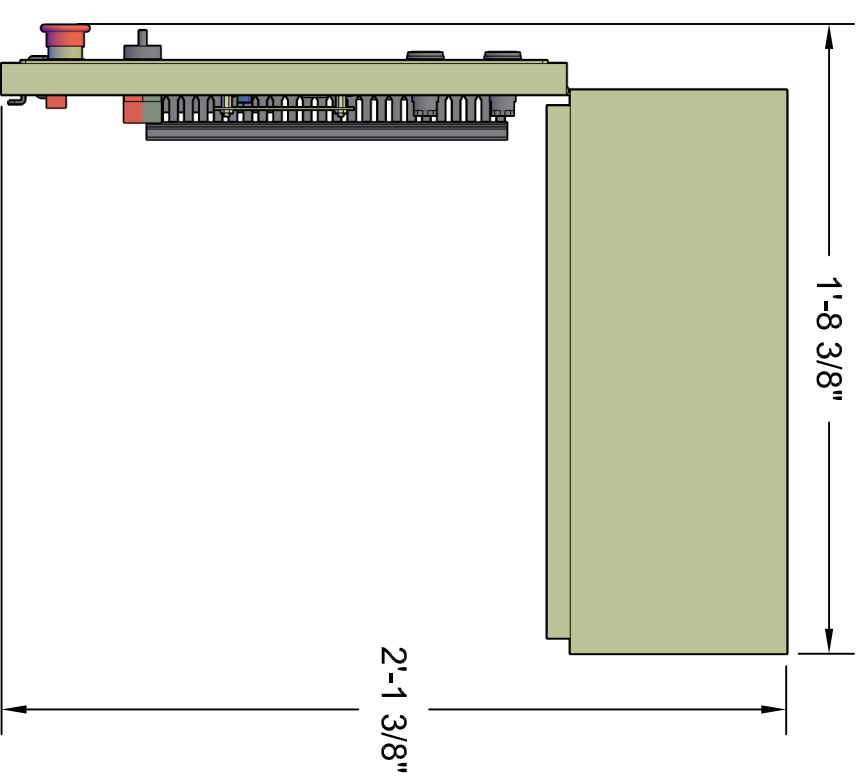

Micro Control System

MCS-MAGNUM Small Box

Front View

Back View

Left Side View

Open 3-D View

Top View

MICRO CONTROL SYSTEMS Inc.

Date:	07-25-17 Page 1 of 1
Drawn by:	I. Mitchell
Revision :	A
Dwg Name:	MCS-MAGNUM SB-KEYPAD