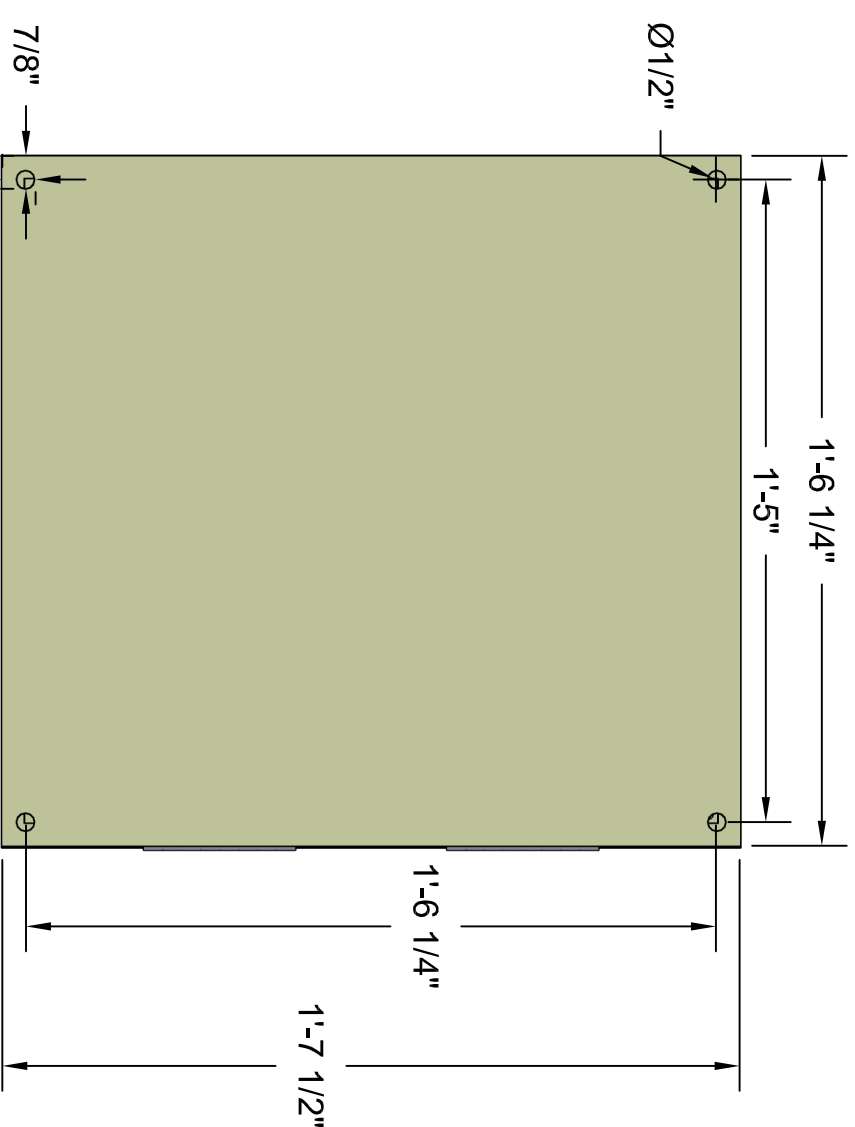

Micro Control System

MCS-MAGNUM Small Box

Front View

Back View

Left Side View

Open 3-D View

Top View

MICRO CONTROL SYSTEMS Inc.

Date:	07-25-17 Page 1 of 1
Drawn by:	I. Mitchell
Revision :	A
Dwg Name:	MCS-MAGNUM SB-KEYPAD