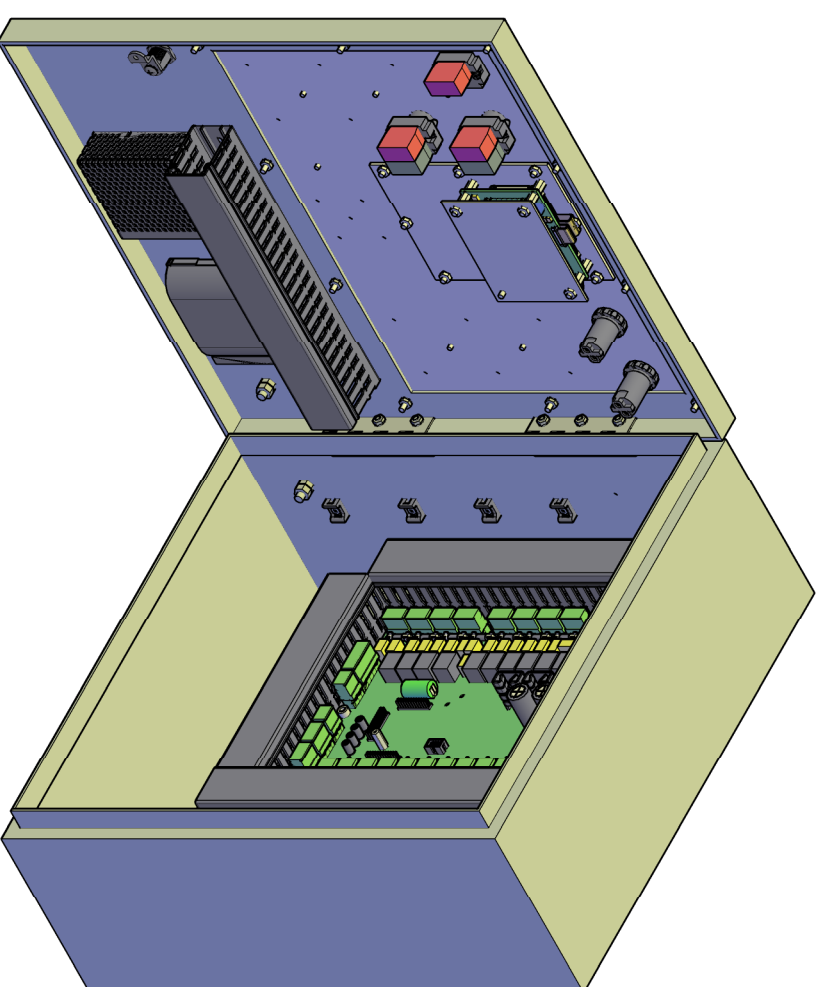

Micro Control System

MCS-MAGNUM Small Box

Front View

Back View

Left Side View

Open 3-D View

Top View

MICRO CONTROL SYSTEMS Inc.

Date:	07-25-17 Page 1 of 1
Drawn by:	I. Mitchell
Revision :	A
Dwg Name:	MCS-MAGNUM SB-KEYPAD