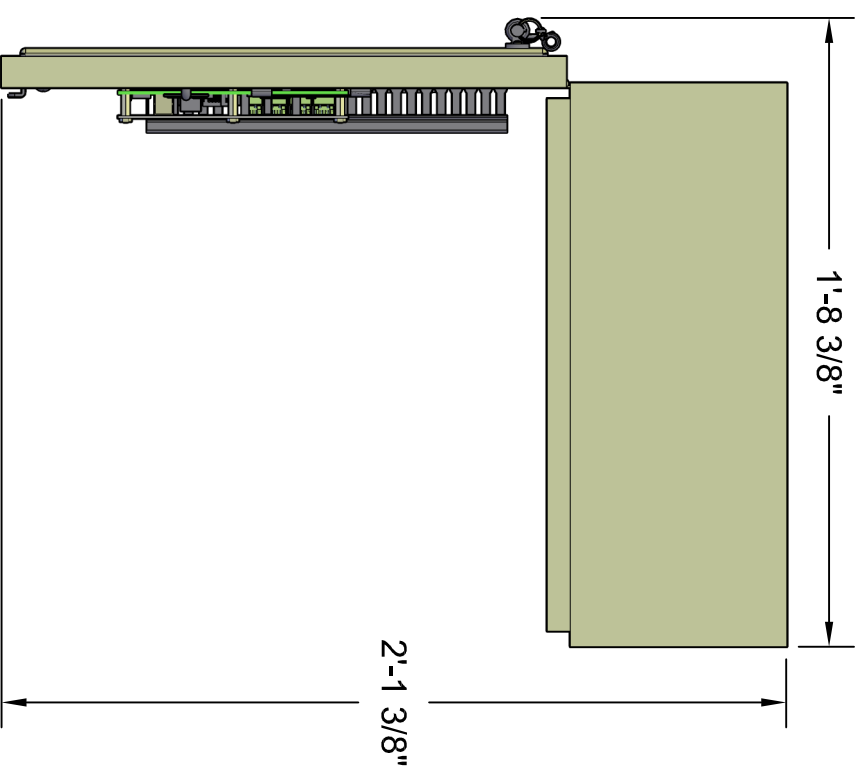

Micro Control System

MCS-MAGNUM Small Box

Front View

Back View

Left Side View

Open 3-D View

Top View

MICRO CONTROL SYSTEMS Inc.	
Date:	02-26-16 Page 1 of 1
Drawn by:	M. Schreiber
Revision :	C
Dwg Name:	MCS-MAGNUM SB-15.4