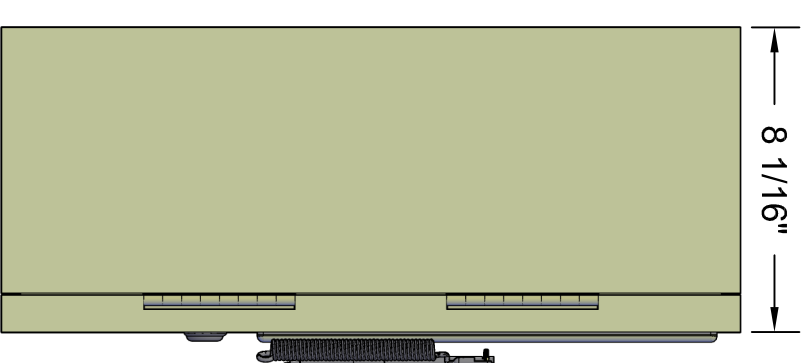

Micro Control System

MCS-MAGNUM Small Box

Front View

Back View

Left Side View

Open 3-D View

Top View

MICRO CONTROL SYSTEMS Inc.	
Date:	02-26-16 Page 1 of 1
Drawn by:	M. Schreiber
Revision :	C
Dwg Name:	MCS-MAGNUM SB-15.4