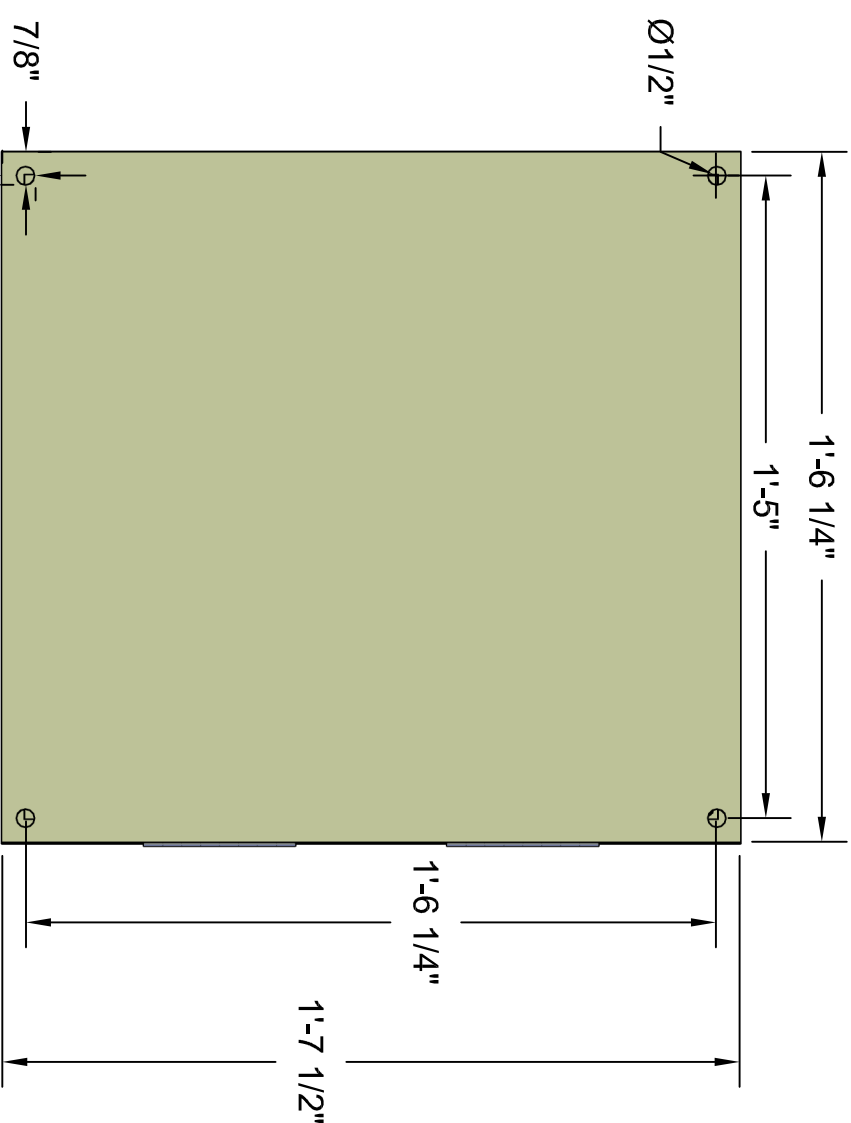

Micro Control System

MCS-MAGNUM Small Box

Front View

Back View

Left Side View

Open 3-D View

Top View

MICRO CONTROL SYSTEMS Inc.	
Date:	02-26-16 Page 1 of 1
Drawn by:	M. Schreiber
Revision :	C
Dwg Name:	MCS-MAGNUM SB-15.4