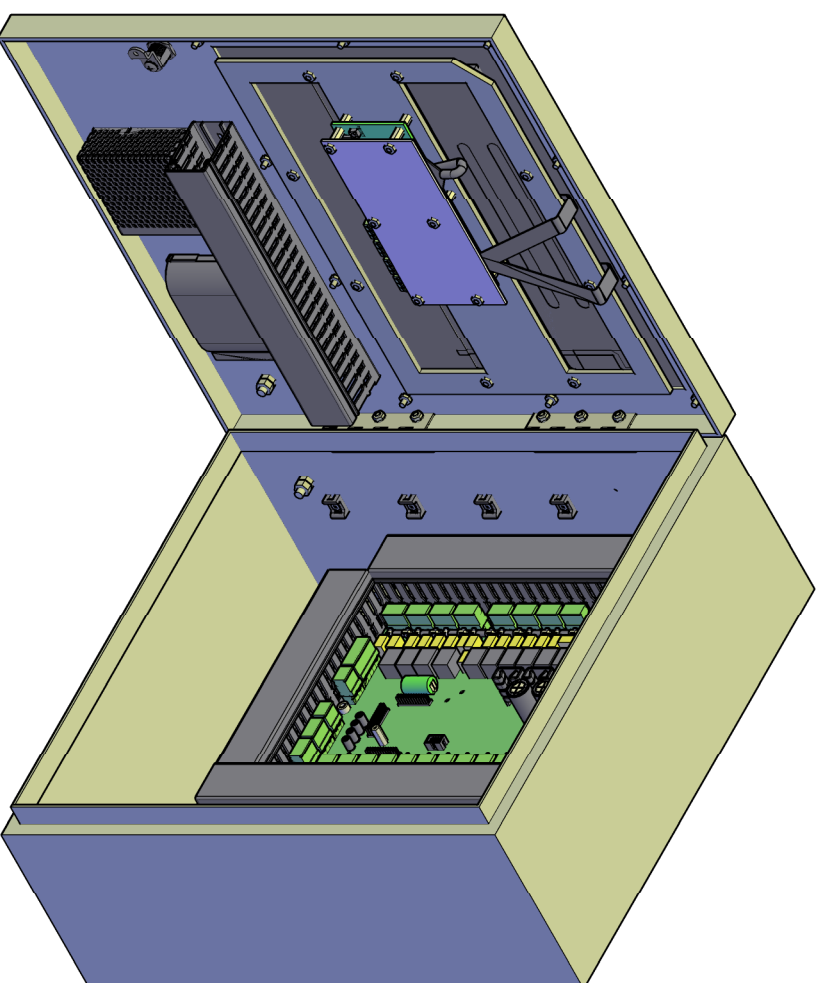

Micro Control System

MCS-MAGNUM Small Box

Front View

Back View

Left Side View

Open 3-D View

Top View

MICRO CONTROL SYSTEMS Inc.	
Date:	02-26-16 Page 1 of 1
Drawn by:	M. Schreiber
Revision :	C
Dwg Name:	MCS-MAGNUM SB-15.4