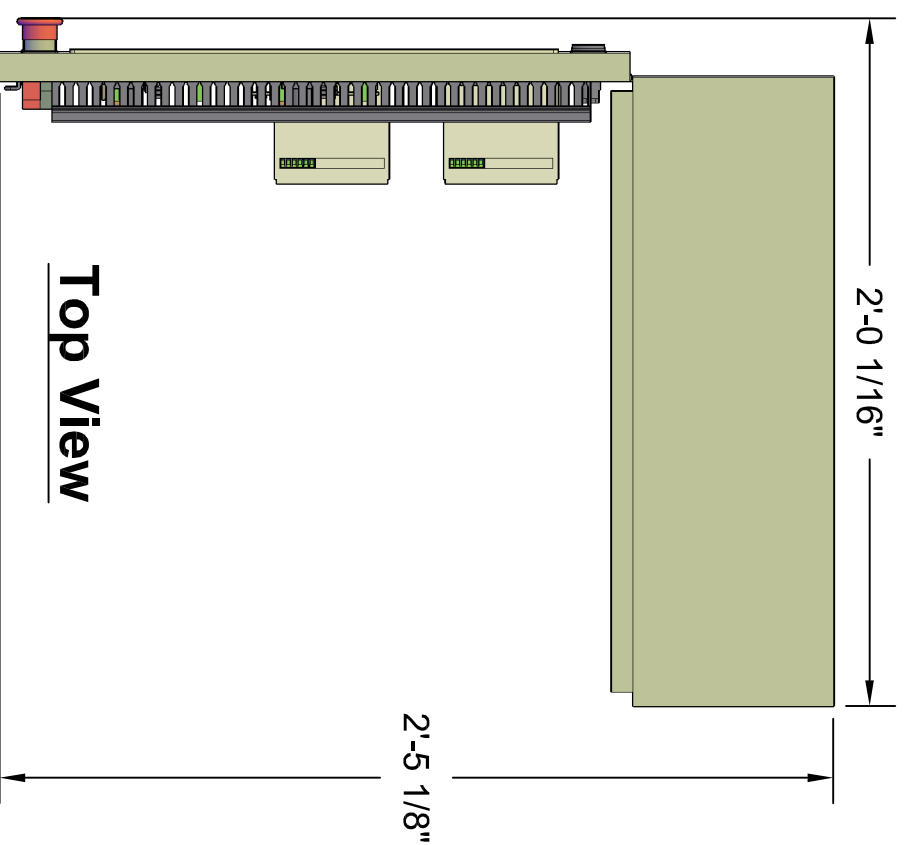

Micro Control System

MCS-MAGNUM Medium Large Box

Front View

Back View

Left Side View

Open 3-D View

Top View

MICRO CONTROL SYSTEMS Inc.	
Date:	07-25-17 Page 1 of 1
Drawn by:	I.Mitchell
Revision :	A
Dwg Name:	MCS-MAGNUM-MLB-KEYPAD