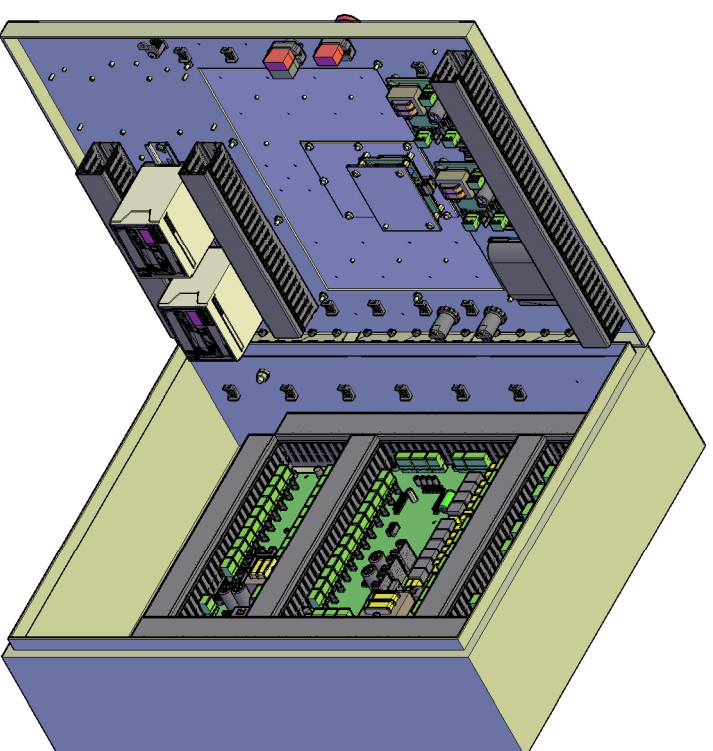

Micro Control System

MCS-MAGNUM Medium Large Box

Front View

Back View

Left Side View

Open 3-D View

Top View

MICRO CONTROL SYSTEMS Inc.	
Date:	07-25-17 Page 1 of 1
Drawn by:	I.Mitchell
Revision :	A
Dwg Name:	MCS-MAGNUM-MLB-KEYPAD