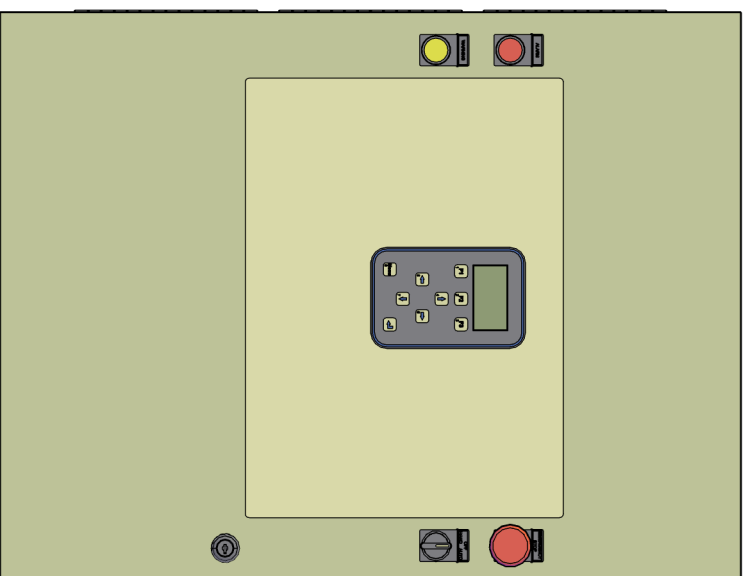

Micro Control System

MCS-MAGNUM Medium Large Box

Front View

Back View

Left Side View

Open 3-D View

Top View

MICRO CONTROL SYSTEMS Inc.	
Date:	07-25-17 Page 1 of 1
Drawn by:	I.Mitchell
Revision :	A
Dwg Name:	MCS-MAGNUM-MLB-KEYPAD