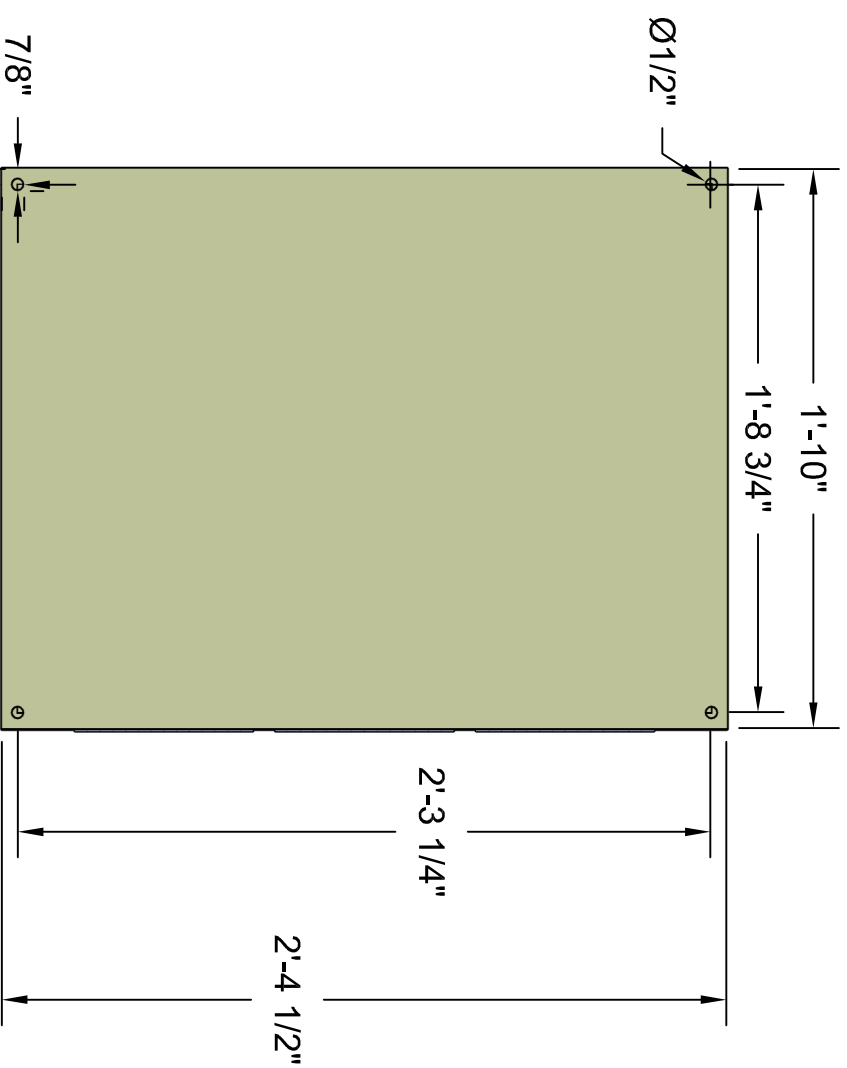

Micro Control System

MCS-MAGNUM Medium Large Box

Front View

Back View

Left Side View

Open 3-D View

Top View

MICRO CONTROL SYSTEMS Inc.	
Date:	07-25-17 Page 1 of 1
Drawn by:	I.Mitchell
Revision :	A
Dwg Name:	MCS-MAGNUM-MLB-KEYPAD