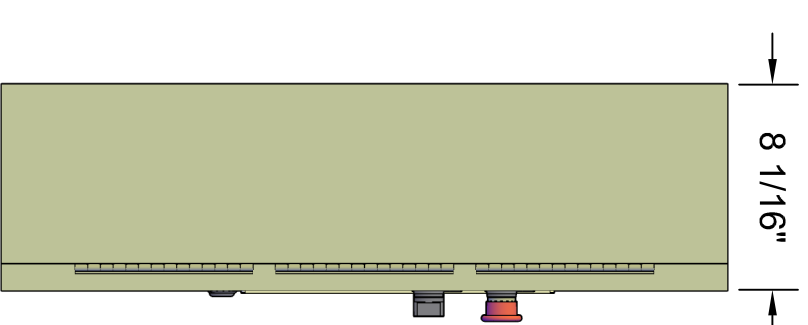

Micro Control System

MCS-MAGNUM Medium Large Box

Front View

Back View

Left Side View

Open 3-D View

Top View

MICRO CONTROL SYSTEMS Inc.	
Date:	07-25-17 Page 1 of 1
Drawn by:	I.Mitchell
Revision :	A
Dwg Name:	MCS-MAGNUM-MLB-KEYPAD