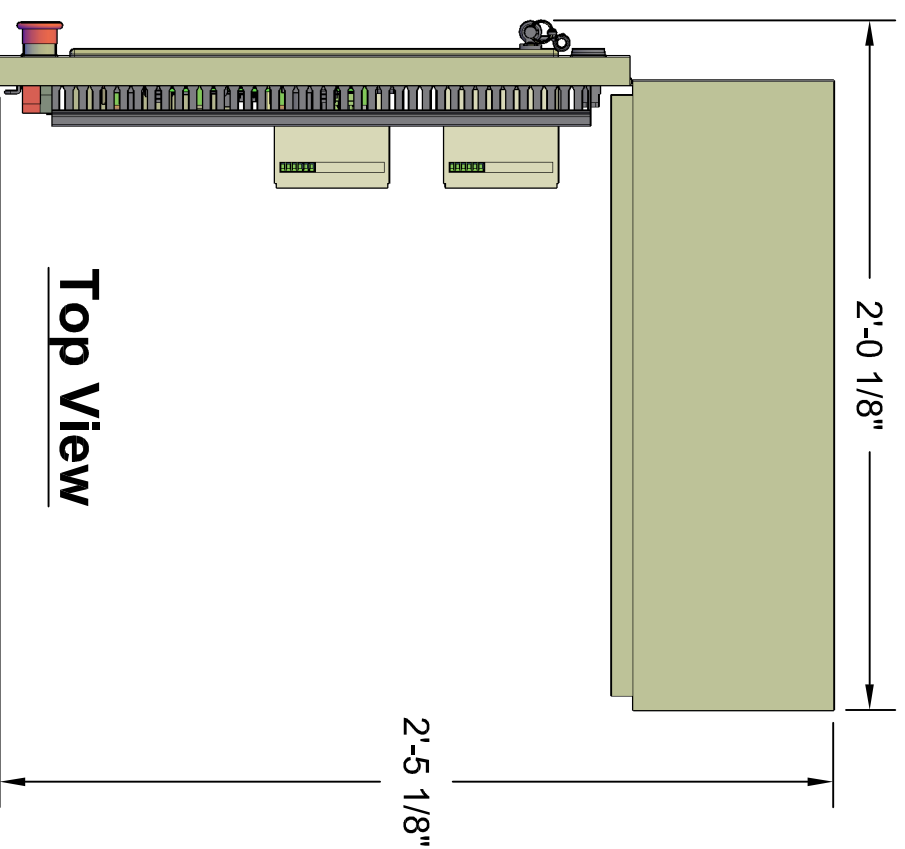

## MCS-MAGNUM Medium Large Box

**Front View**

**Back View**

**Left Side View**

**Open 3-D View**

**Top View**

<b>MICRO CONTROL SYSTEMS Inc.</b>	
Date:	02-26-16 Page 1 of 1
Drawn by:	I.Mitchell
Revision :	B
Dwg Name:	MCS-MAGNUM-MLB-15.4