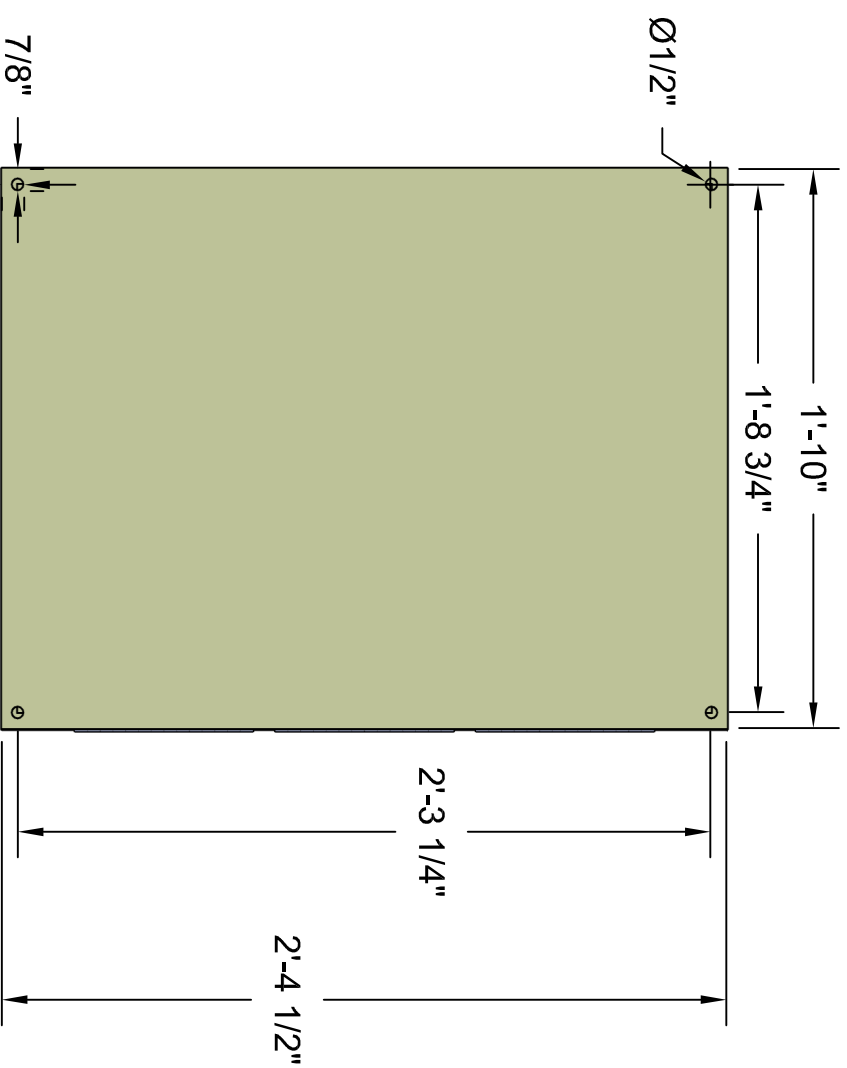

## MCS-MAGNUM Medium Large Box

**Front View**

**Back View**

**Left Side View**

**Open 3-D View**

**Top View**

<b>MICRO CONTROL SYSTEMS Inc.</b>	
Date:	02-26-16 Page 1 of 1
Drawn by:	I.Mitchell
Revision :	B
Dwg Name:	MCS-MAGNUM-MLB-15.4