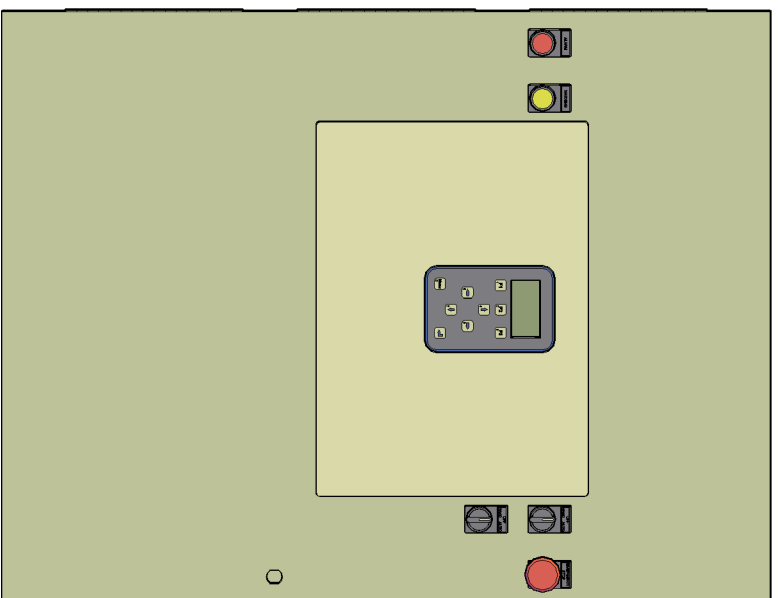

Micro Control System

MCS-MAGNUM Large Box

Front View

Back View

Left Side View

Open 3-D View

Top View

MICRO CONTROL SYSTEMS Inc.

Date: 07-25-17 Page 1 of 1

Drawn by: I.Mitchell

Revision : A

Dwg Name: MCS-MAGNUM-LB-KEYPAD