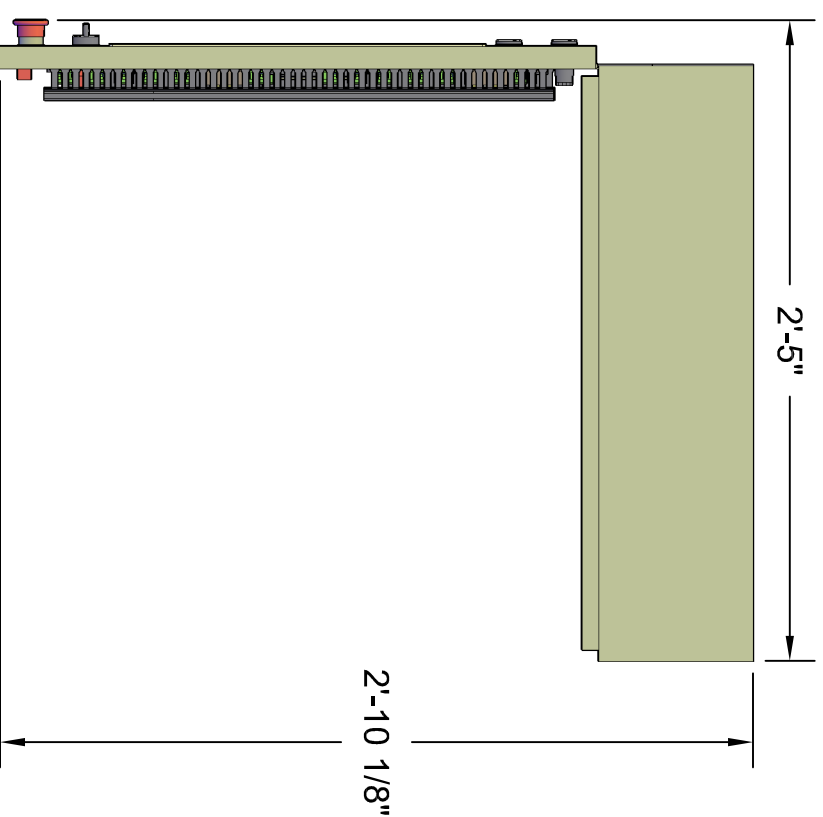

Micro Control System

MCS-MAGNUM Large Box

Front View

Back View

Left Side View

Open 3-D View

Top View

MICRO CONTROL SYSTEMS Inc.

Date: 07-25-17 Page 1 of 1

Drawn by: I.Mitchell

Revision : A

Dwg Name: MCS-MAGNUM-LB-KEYPAD