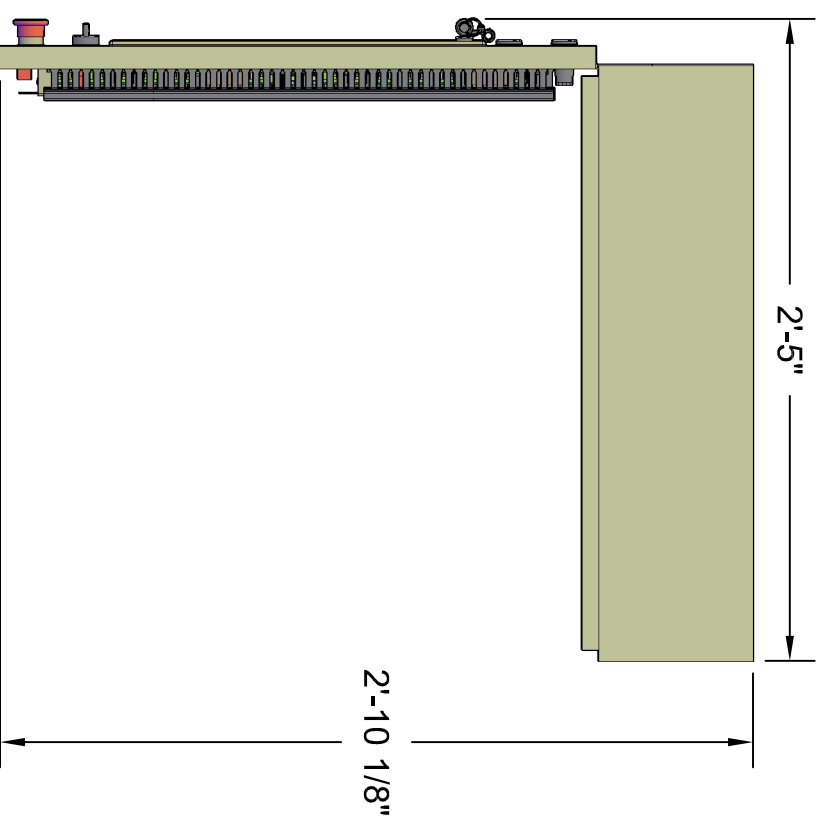

Micro Control System

MCS-MAGNUM Large Box

Front View

Back View

Left Side View

Open 3-D View

Top View

MICRO CONTROL SYSTEMS Inc.

Date:	03-03-16 Page 1 of 1
Drawn by:	I.Mitchell
Revision :	E
Dwg Name:	MCS-MAGNUM-LB-15.4