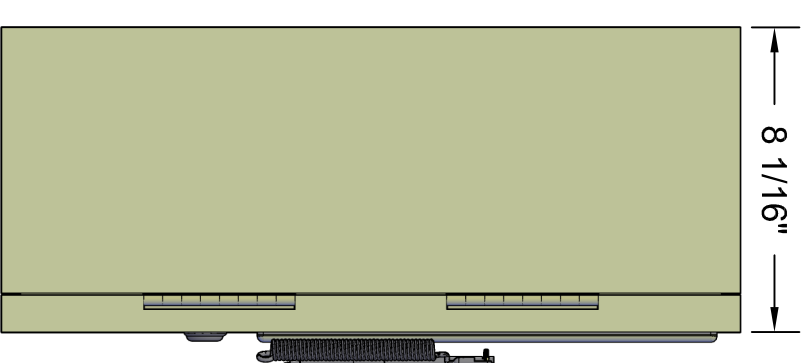

## MCS-MAGNUM Small Box

**Front View**

**Back View**

**Left Side View**

**Open 3-D View**

**Top View**

<b>MICRO CONTROL SYSTEMS Inc.</b>	
Date:	02-26-16 Page 1 of 1
Drawn by:	M. Schreiber
Revision :	C
Dwg Name:	MCS-MAGNUM SB-15.4