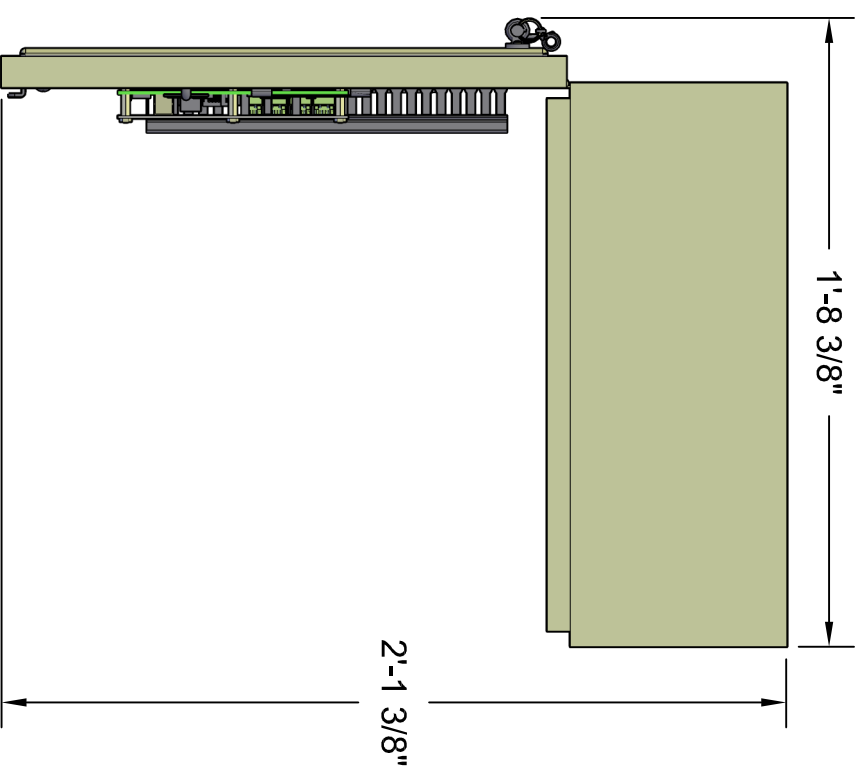

## MCS-MAGNUM Small Box

**Front View**

**Back View**

**Left Side View**

**Open 3-D View**

**Top View**

<b>MICRO CONTROL SYSTEMS Inc.</b>	
Date:	02-26-16 Page 1 of 1
Drawn by:	M. Schreiber
Revision :	C
Dwg Name:	MCS-MAGNUM SB-15.4