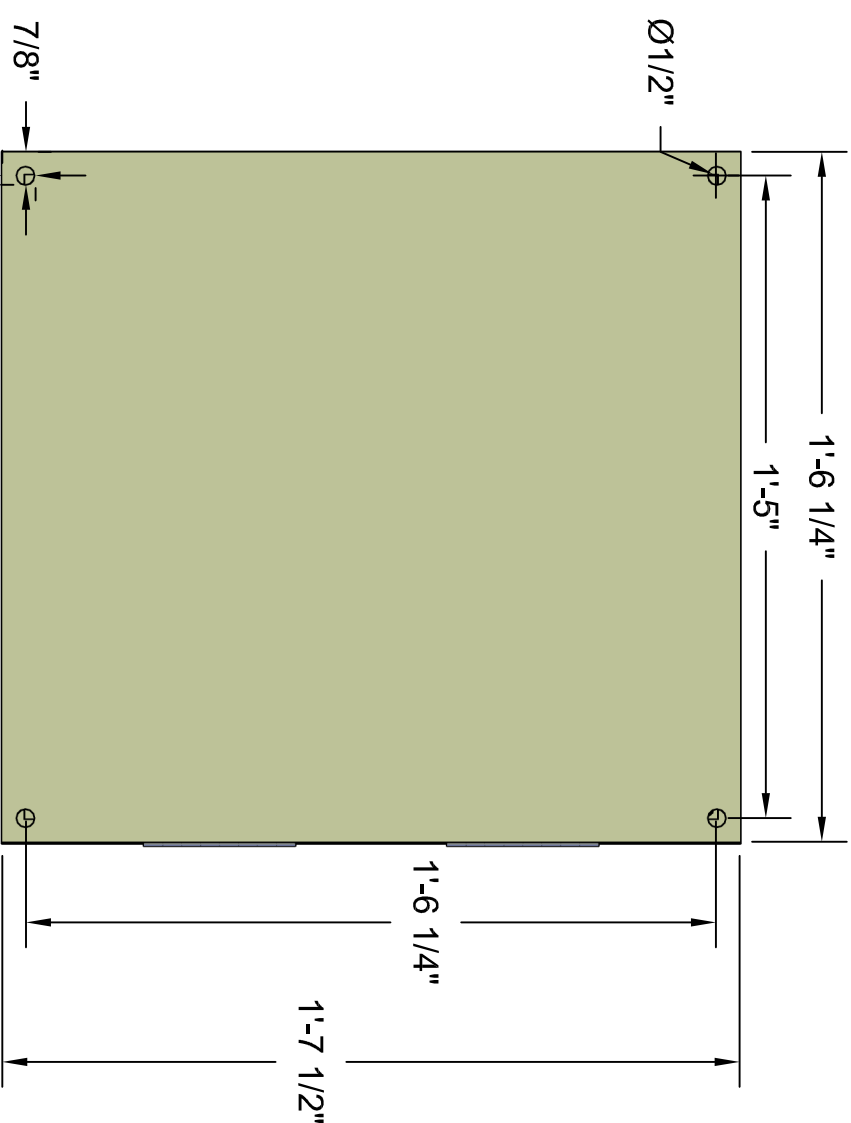

## MCS-MAGNUM Small Box

**Front View**

**Back View**

**Left Side View**

**Open 3-D View**

**Top View**

<b>MICRO CONTROL SYSTEMS Inc.</b>	
Date:	02-26-16 Page 1 of 1
Drawn by:	M. Schreiber
Revision :	C
Dwg Name:	MCS-MAGNUM SB-15.4