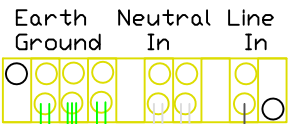

NOTE:

(Use 14 gauge wire for ground)

Circuit Breaker

Power Outlet