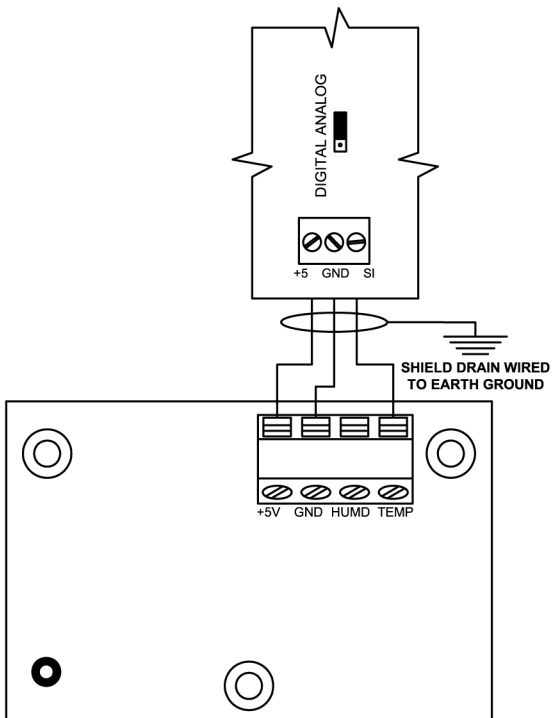

MCS-ZONE-II

Temperature Sensor

Wiring Diagram

5580 Enterprise Pkwy, Fort Myers, FL 33905 USA
Phone: (239) 694 0089 - Fax: (239) 694 0031
www.mcsccontrols.com - support@mcsccontrols.com

MCS-ZONE-II Wiring Diagram (2020-10-28).dwg