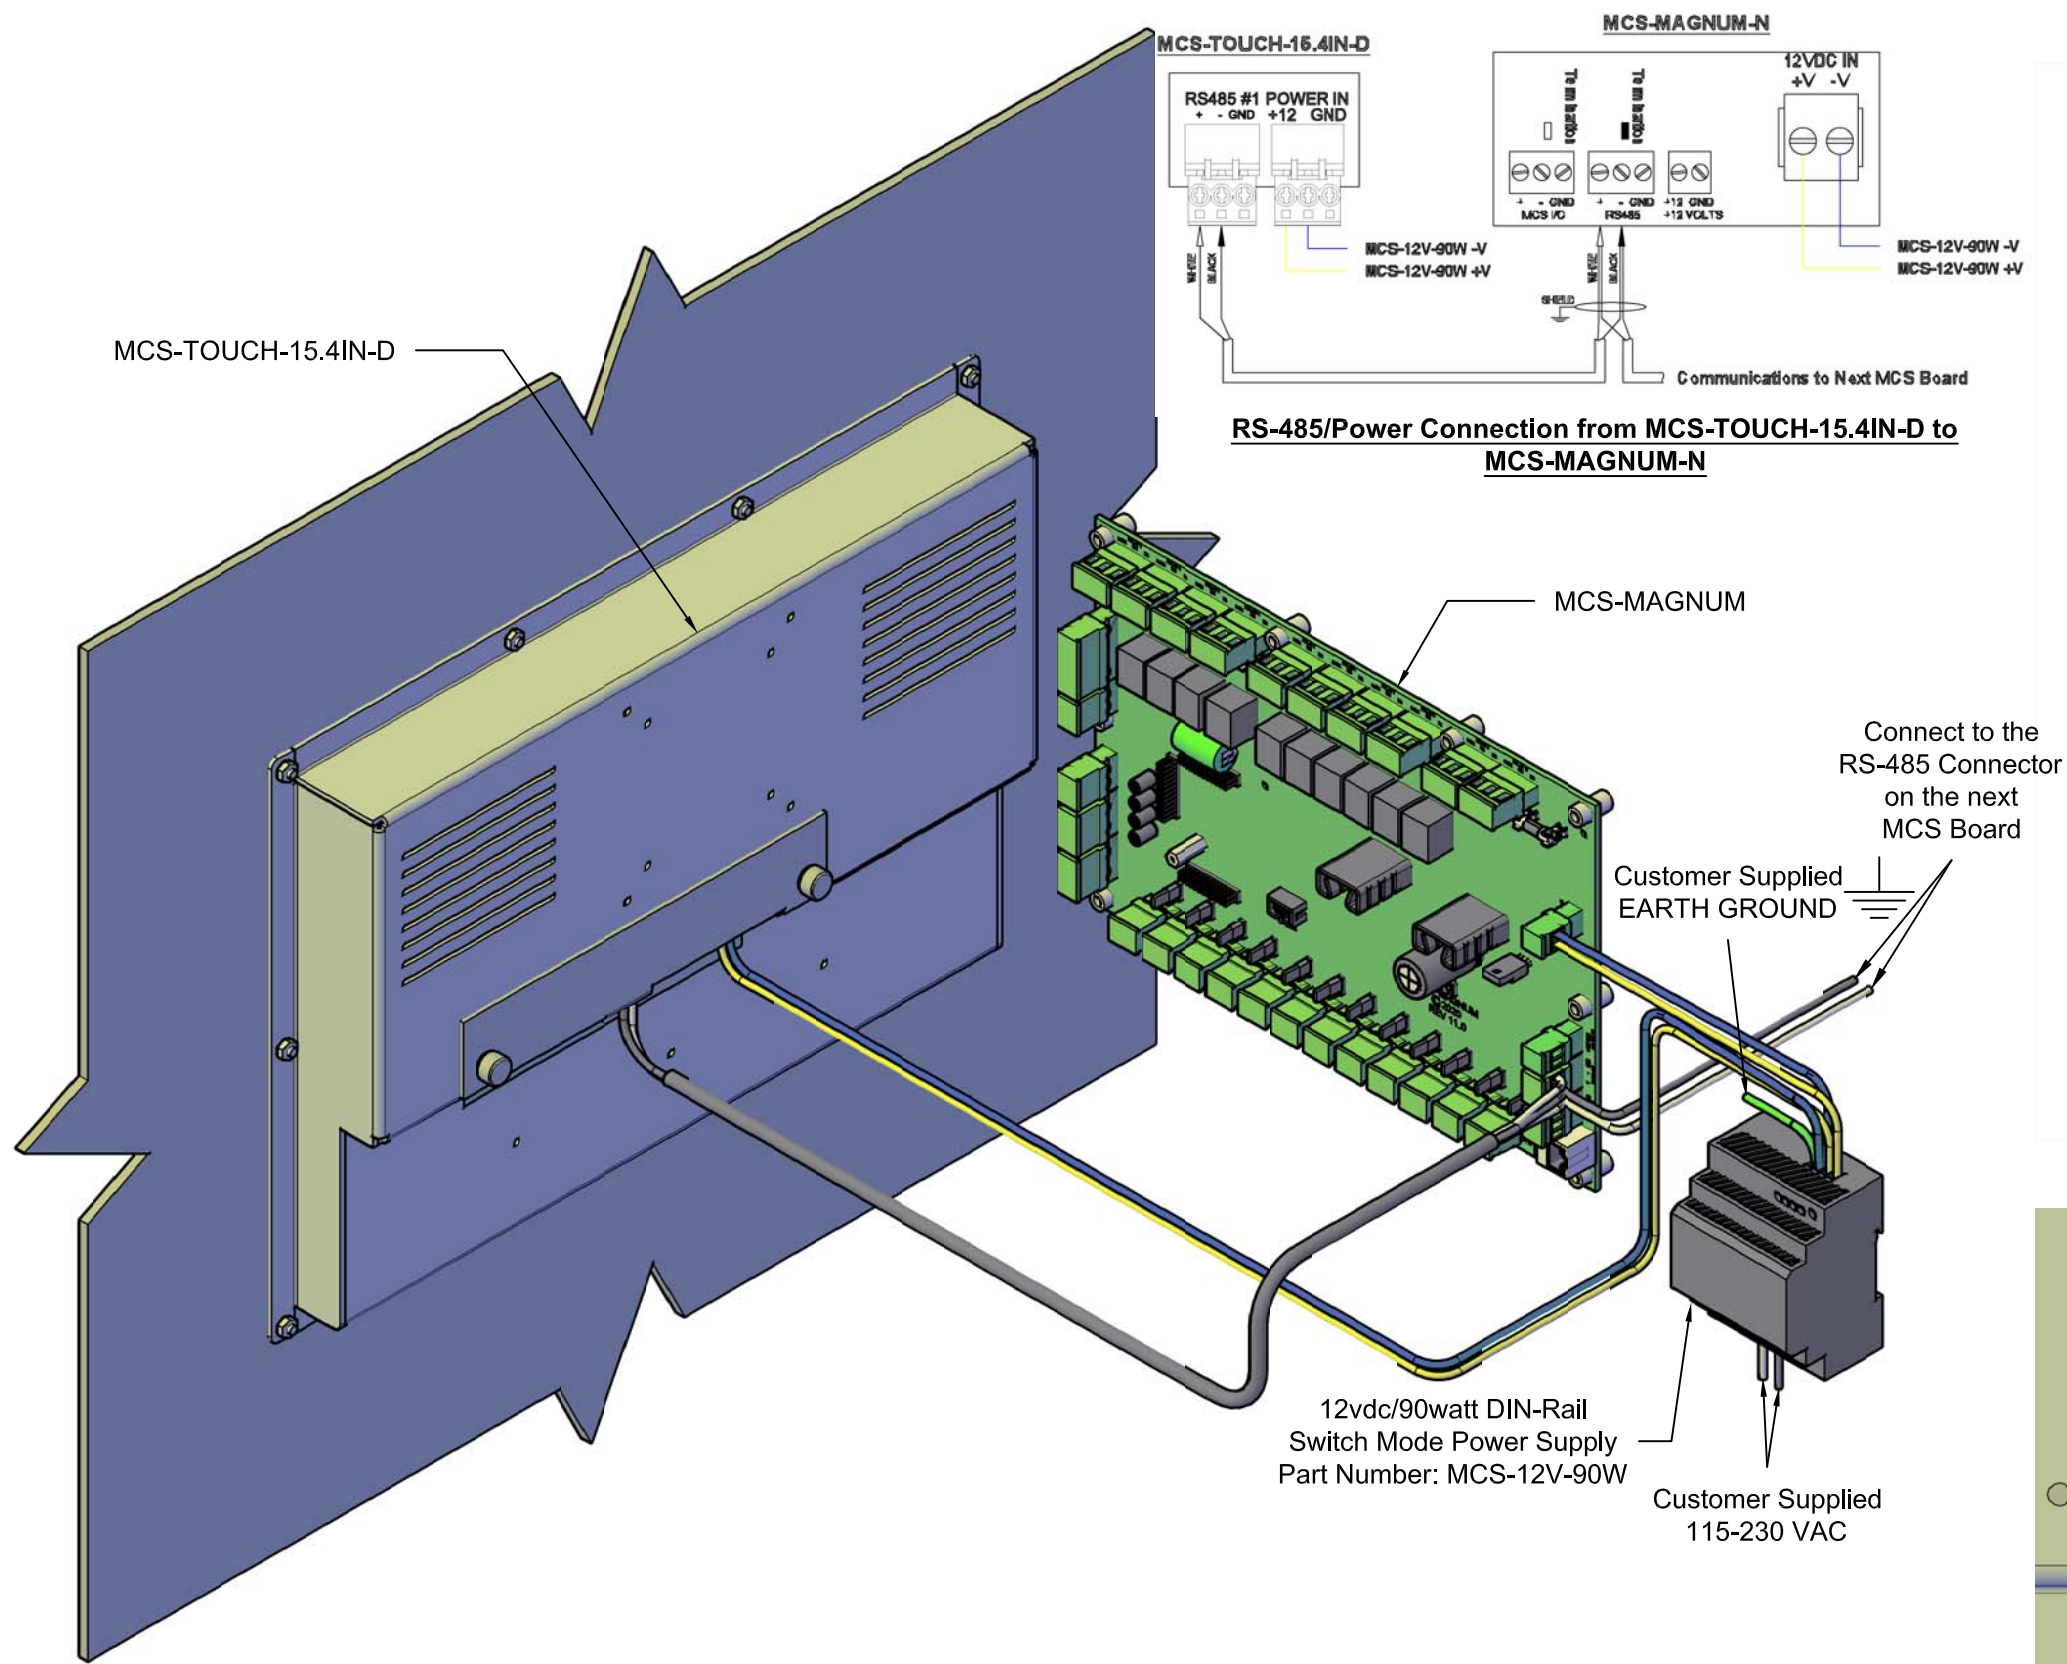

MCS-TOUCH-15.4IN-D

RS-485 Wiring Drawing

MCS-12V-90W Wiring Diagram

Back of MCS-TOUCH-15.4IN with Cover removed