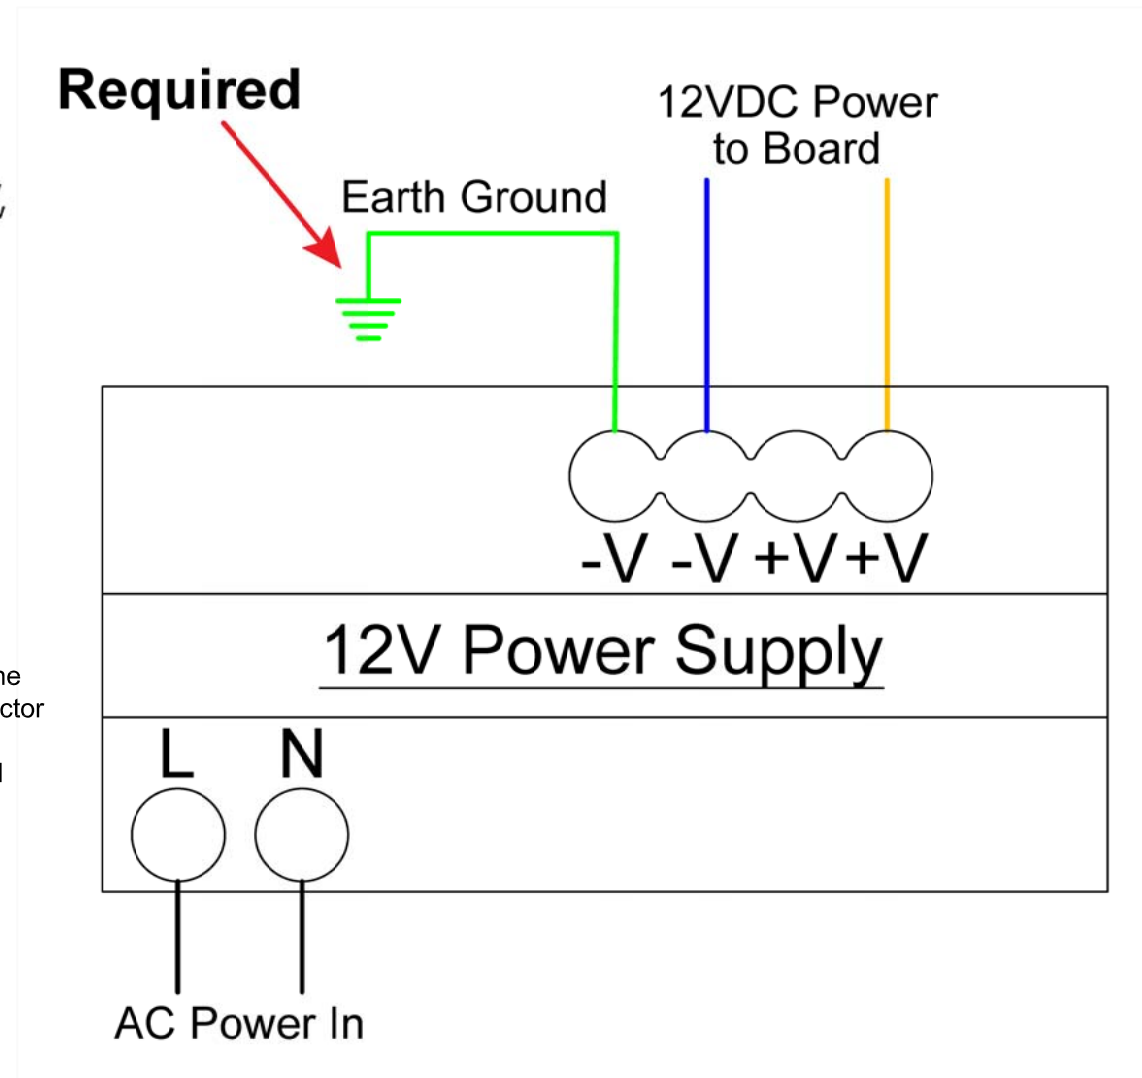

MCS-TOUCH-15.4IN-D

RS-485 Wiring Drawing

MCS-12V-90W Wiring Diagram

Back of MCS-TOUCH-15.4IN with Cover removed