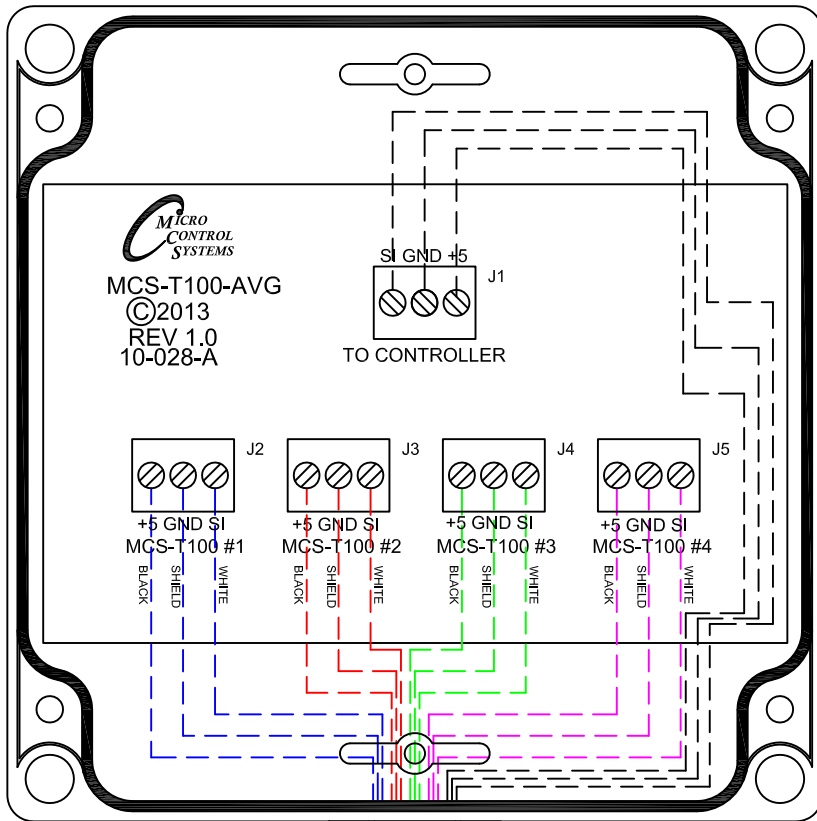

# MCS-T100-AVG-20

## MCS-MAGNUM

MICRO CONTROL SYSTEMS Inc.		
Date:	03-11-14	Page 1 of 1
Drawn by:	M. Schreiber	
Revision :	C (2014-03-11)	
Dwg Name:	MCS-T100-AVG-20	