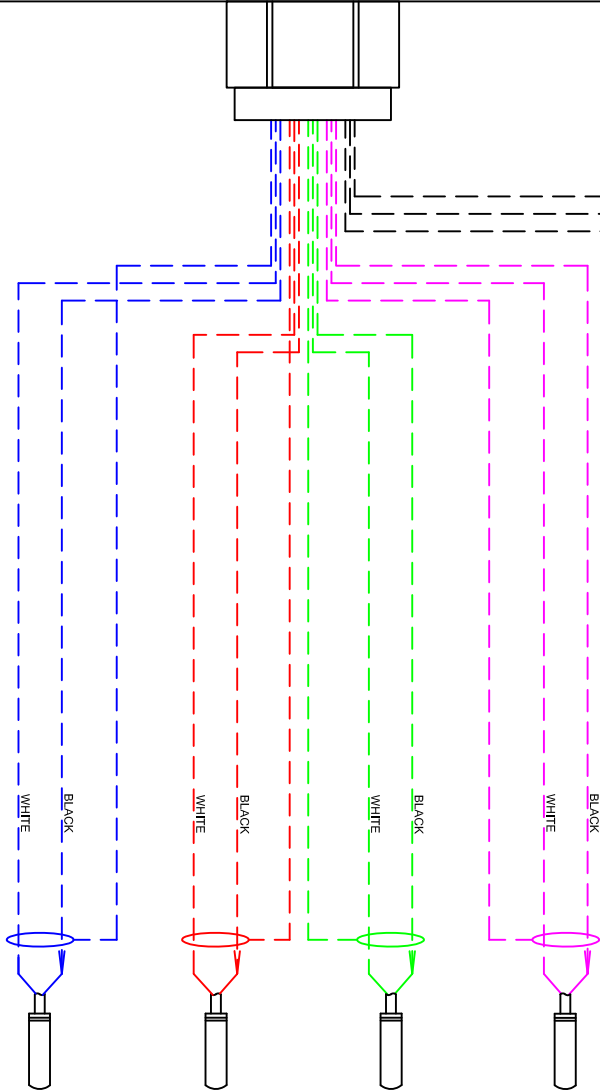

# MCS-T100-AVG-20

## MCS-MAGNUM

MICRO CONTROL SYSTEMS Inc.		
Date:	03-11-14	Page 1 of 1
Drawn by:	M. Schreiber	
Revision :	C (2014-03-11)	
Dwg Name:	MCS-T100-AVG-20	