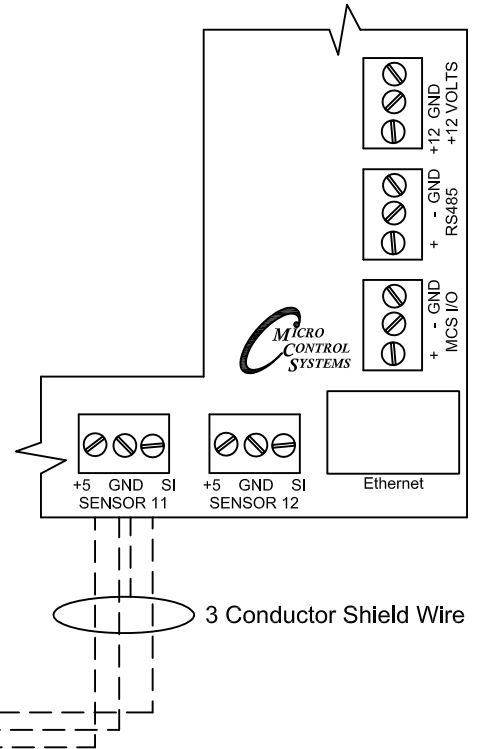

# MCS-T100-AVG-20

## MCS-MAGNUM

MICRO CONTROL SYSTEMS Inc.		
Date:	03-11-14	Page 1 of 1
Drawn by:	M. Schreiber	
Revision :	C (2014-03-11)	
Dwg Name:	MCS-T100-AVG-20	