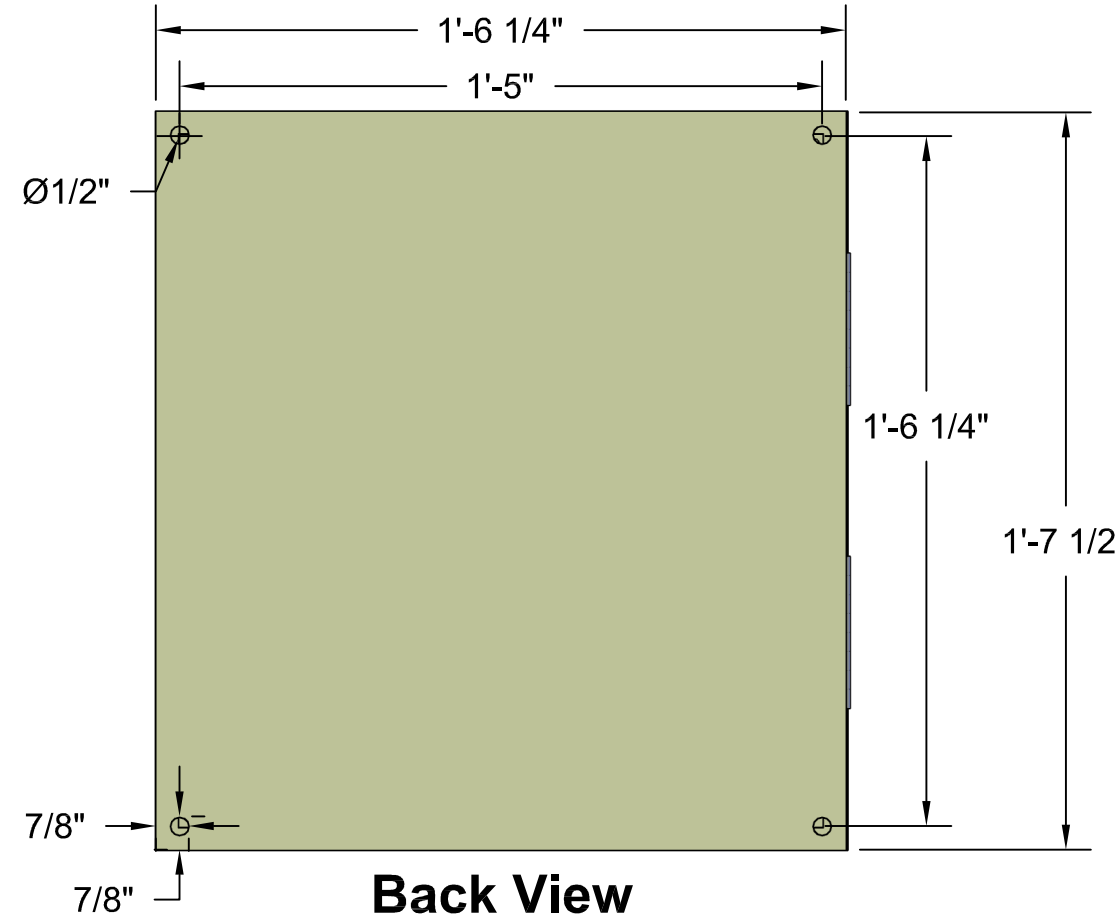

Micro Control System

MCS-MAGNUM Small Box

Front View

Back View

Left Side View

Open 3-D View

Top View

MICRO CONTROL SYSTEMS Inc.	
Date:	07-25-17 Page 1 of 1
Drawn by:	I. Mitchell
Revision :	A
Dwg Name:	MCS-MAGNUM SB-KEYPAD