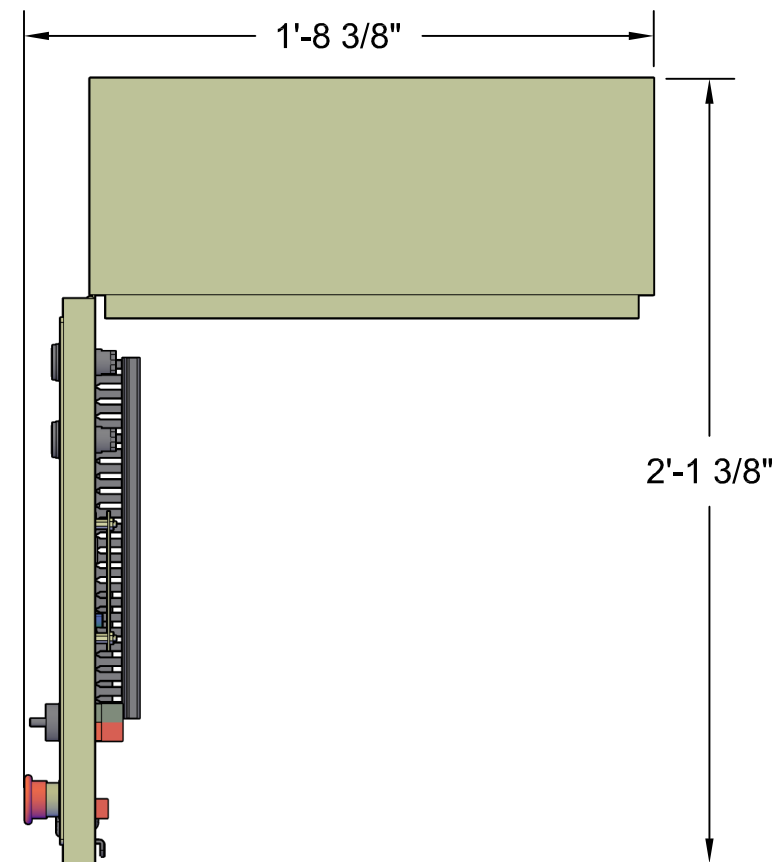

Micro Control System

MCS-MAGNUM Small Box

Front View

Back View

Left Side View

Open 3-D View

Top View

MICRO CONTROL SYSTEMS Inc.	
Date:	07-25-17 Page 1 of 1
Drawn by:	I. Mitchell
Revision :	A
Dwg Name:	MCS-MAGNUM SB-KEYPAD