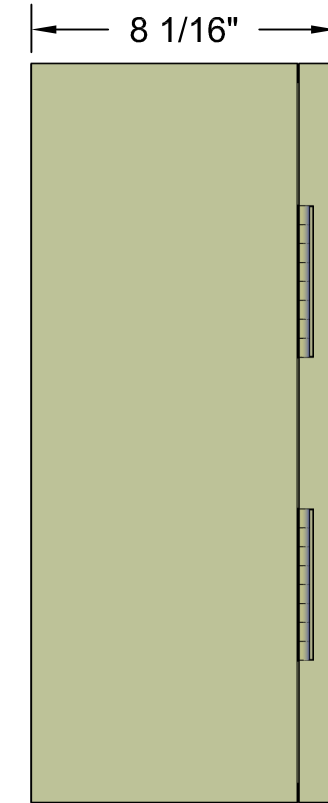

Micro Control System

MCS-MAGNUM Small Box

Front View

Back View

Left Side View

Open 3-D View

Top View

MICRO CONTROL SYSTEMS Inc.	
Date:	07-25-17 Page 1 of 1
Drawn by:	I. Mitchell
Revision :	A
Dwg Name:	MCS-MAGNUM SB-KEYPAD