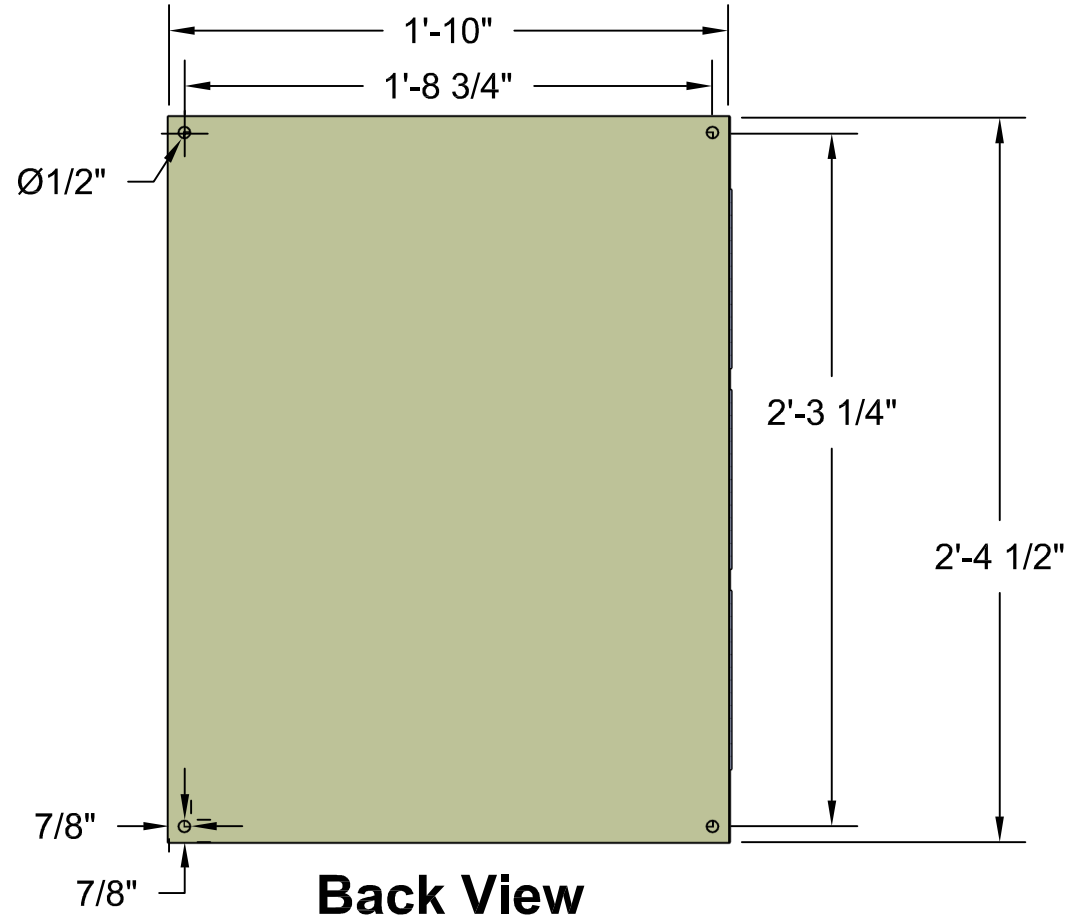

Micro Control System

MCS-MAGNUM Medium Large Box

Front View

Back View

Left Side View

Open 3-D View

Top View

MICRO CONTROL SYSTEMS Inc.	
Date:	07-25-17 Page 1 of 1
Drawn by:	I.Mitchell
Revision :	A
Dwg Name:	MCS-MAGNUM-MLB-KEYPAD