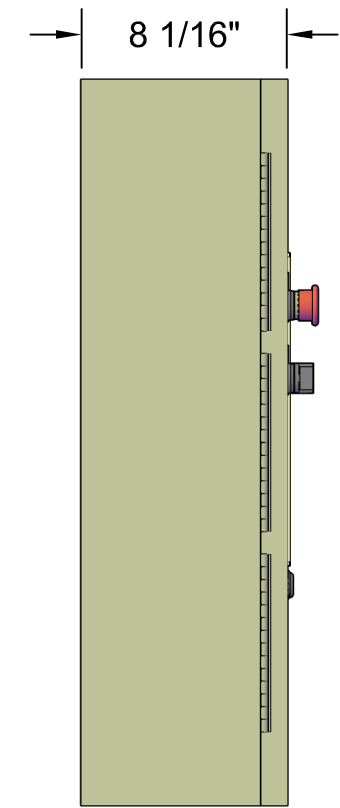

Micro Control System

MCS-MAGNUM Medium Large Box

Front View

Back View

Left Side View

Open 3-D View

Top View

MICRO CONTROL SYSTEMS Inc.	
Date:	07-25-17 Page 1 of 1
Drawn by:	I.Mitchell
Revision :	A
Dwg Name:	MCS-MAGNUM-MLB-KEYPAD