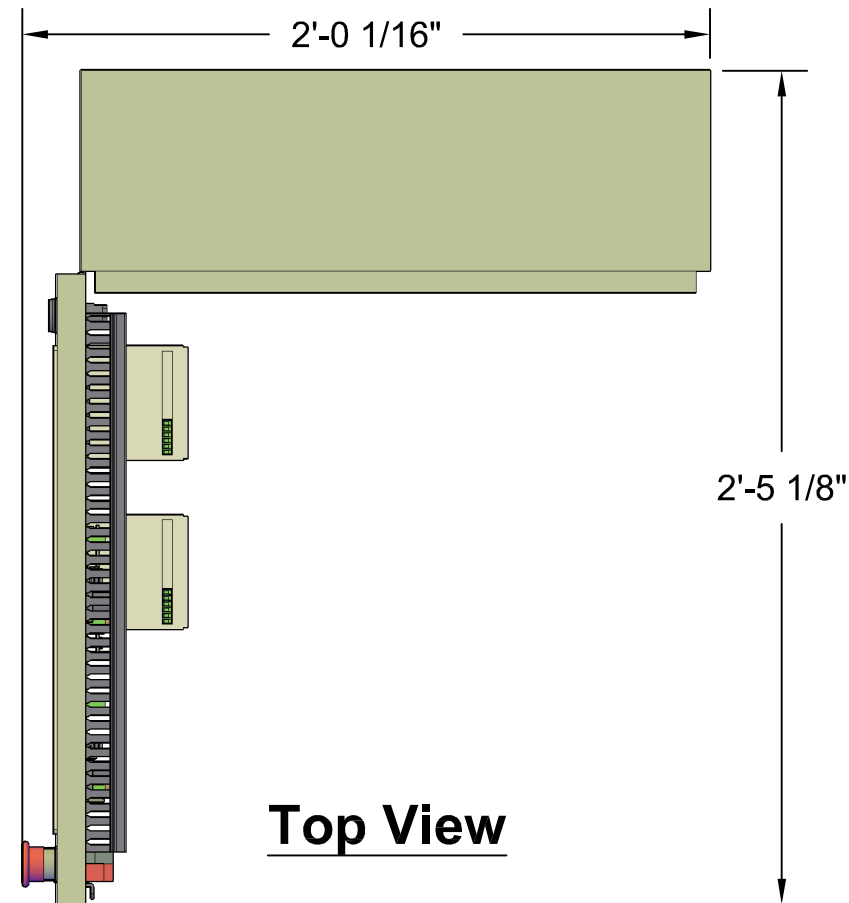

Micro Control System

MCS-MAGNUM Medium Large Box

Front View

Back View

Left Side View

Open 3-D View

Top View

MICRO CONTROL SYSTEMS Inc.	
Date:	07-25-17 Page 1 of 1
Drawn by:	I.Mitchell
Revision :	A
Dwg Name:	MCS-MAGNUM-MLB-KEYPAD