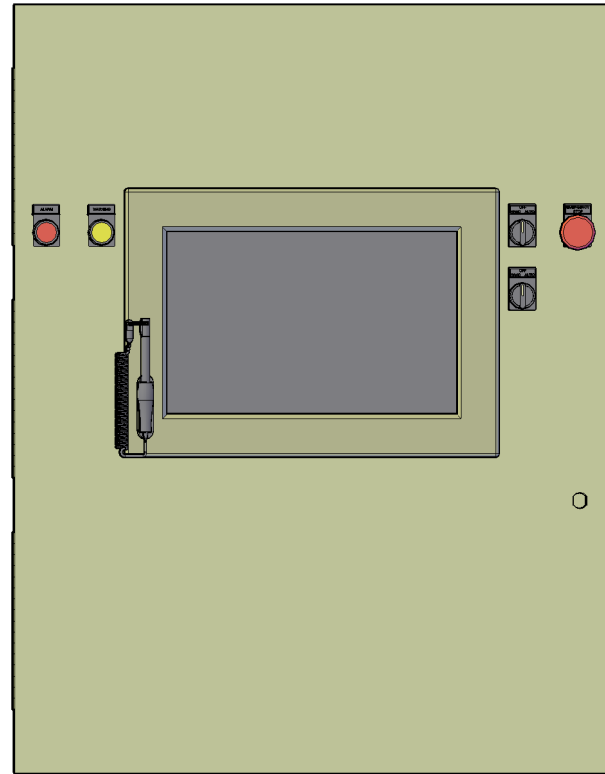

Micro Control System

MCS-MAGNUM Large Box

Front View

Back View

Left Side View

Open 3-D View

Top View

MICRO CONTROL SYSTEMS Inc.	
Date:	03-03-16 Page 1 of 1
Drawn by:	I.Mitchell
Revision :	E
Dwg Name:	MCS-MAGNUM-LB-15.4