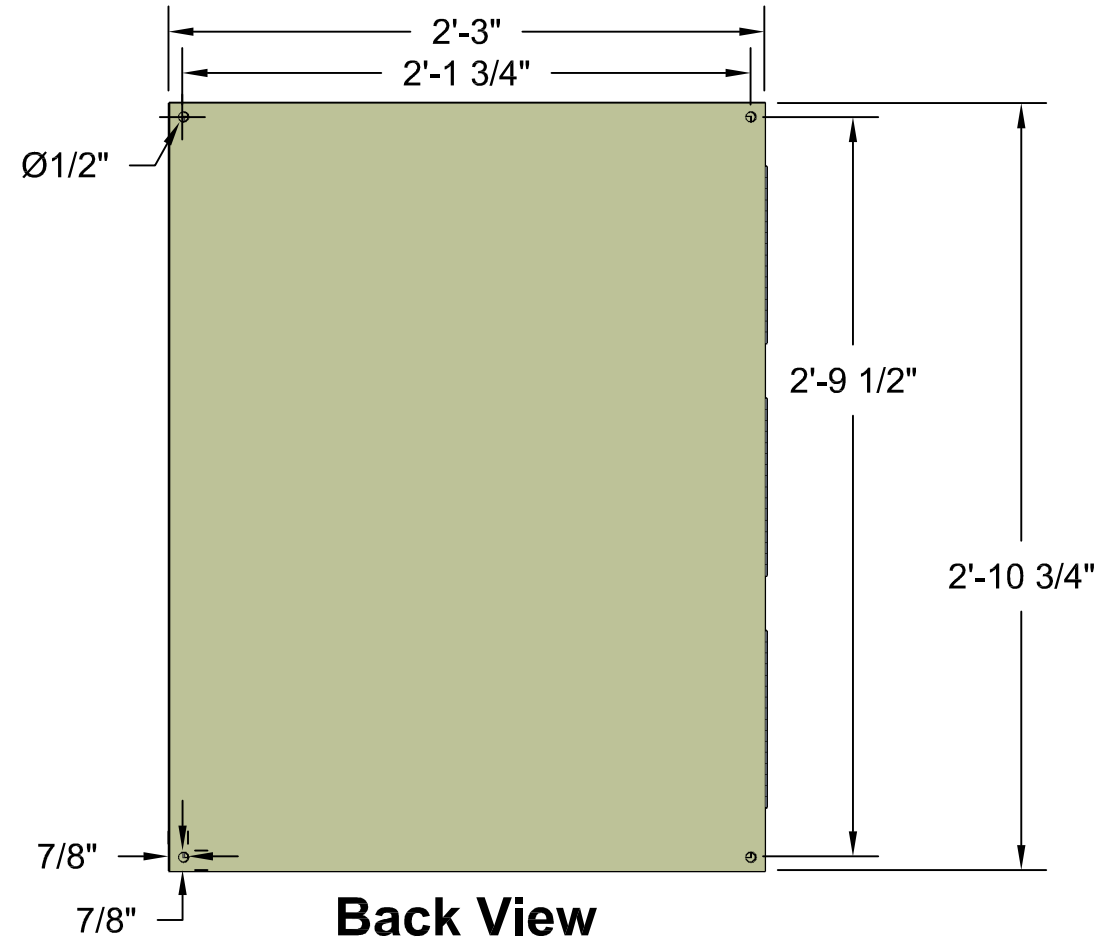

Micro Control System

MCS-MAGNUM Large Box

Front View

Back View

Left Side View

Open 3-D View

Top View

MICRO CONTROL SYSTEMS Inc.	
Date:	03-03-16 Page 1 of 1
Drawn by:	I.Mitchell
Revision :	E
Dwg Name:	MCS-MAGNUM-LB-15.4