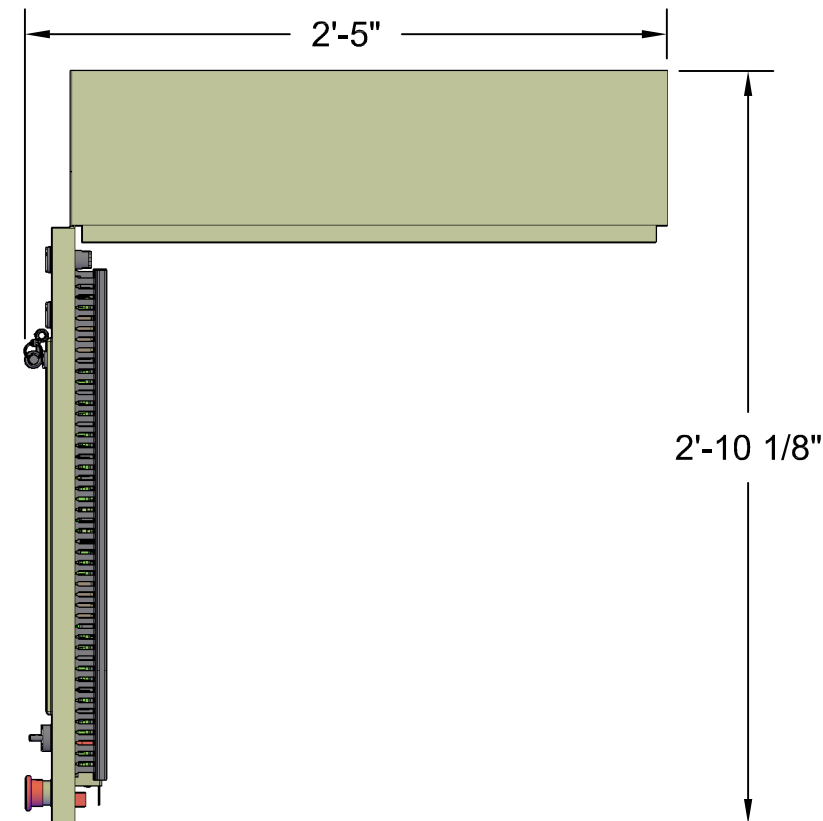

Micro Control System

MCS-MAGNUM Large Box

Front View

Back View

Left Side View

Open 3-D View

Top View

MICRO CONTROL SYSTEMS Inc.	
Date:	03-03-16 Page 1 of 1
Drawn by:	I.Mitchell
Revision :	E
Dwg Name:	MCS-MAGNUM-LB-15.4