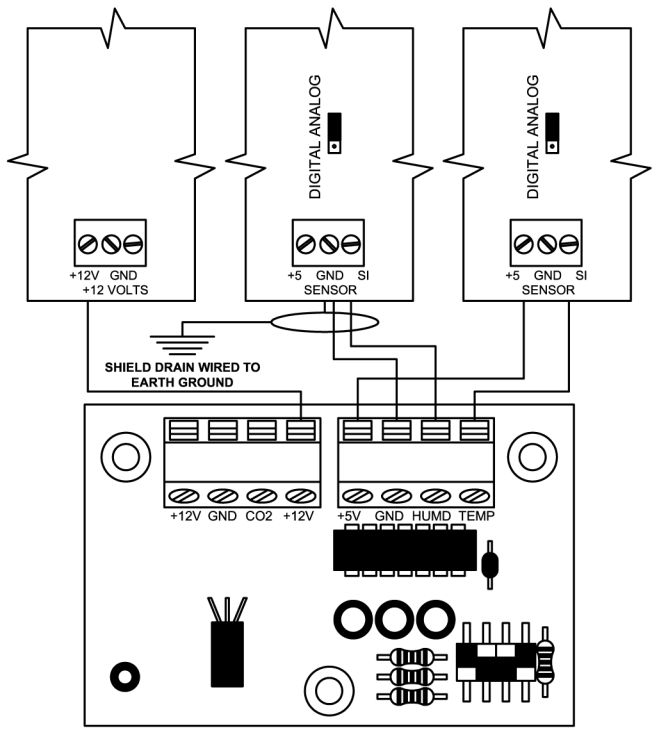

# MCS-HUMD-II-PT1000

Temp/Humd Sensor

Wiring Diagram

5580 Enterprise Pkwy, Fort Myers, FL 33905 USA  
Phone: (239) 694 0089 - Fax: (239) 694 0031  
www.mcsccontrols.com - support@mcsccontrols.com

MCS-HUMD-II-PT1000 Wiring Diagram (2020-12-03).dwg