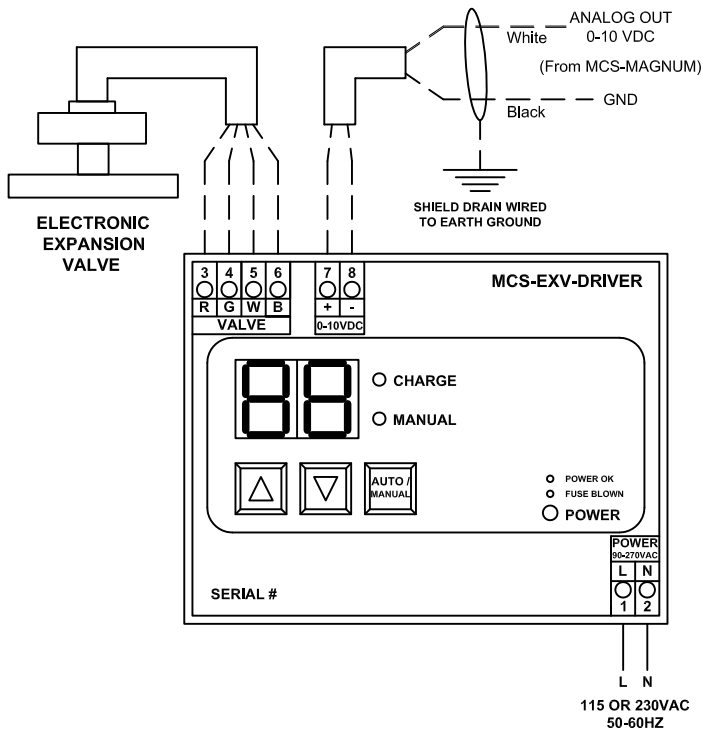

MCS-EXV-DRIVER

Electronic Expansion Valve Interface

Wiring Diagram

Connection Numbering	ALCO EX	SPORPLAN SEI-SER-SEH	DANFOSS ETS	CAREL
Refer to the Manufacturer's Datasheet of the Valve for Verification of Wiring				
3	Black	Red	Red	Green
4	White	Green	Green	Brown
5	Brown	White	White	White
6	Blue	Black	Black	Yellow