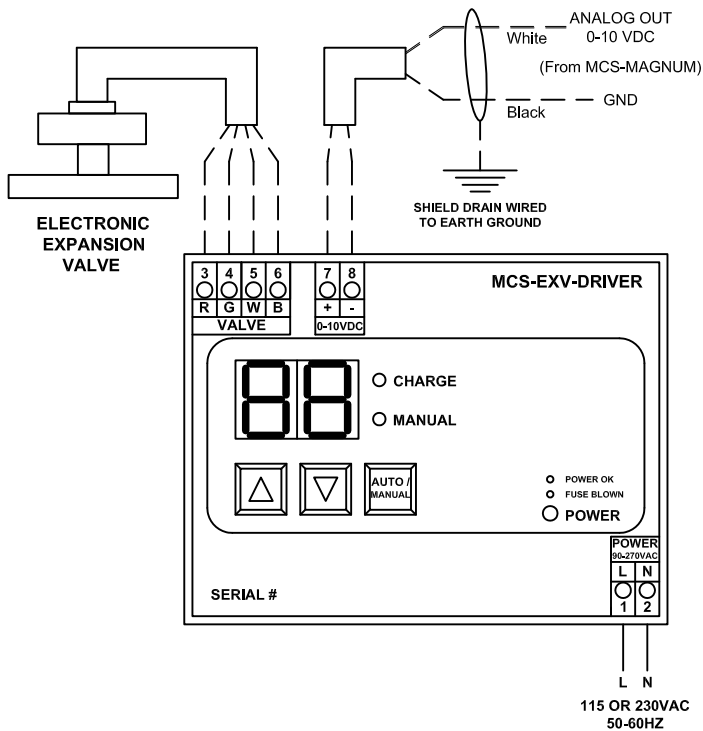

MCS-EXV-DRIVER

Electronic Expansion Valve Interface

Wiring Diagram

Connection Numbering	ALCO EX	SPORPLAN SEI-SER-SEH	DANFOSS ETS	CAREL
Refer to the Manufacturer's Datasheet of the Valve for Verification of Wiring				
3	Black	Red	Red	Green
4	White	Green	Green	Brown
5	Brown	White	White	White
6	Blue	Black	Black	Yellow