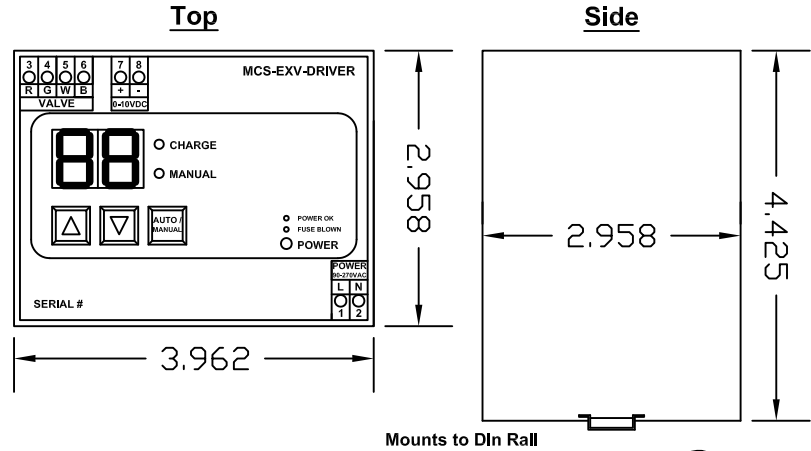

MCS-EXV-DRIVER

Electronic Expansion Valve Interface

Wiring Diagram

Connection Numbering	ALCO EX	SPORPLAN SEI-SER-SEH	DANFOSS ETS	CAREL
Refer to the Manufacturer's Datasheet of the Valve for Verification of Wiring				
3	Black	Red	Red	Green
4	White	Green	Green	Brown
5	Brown	White	White	White
6	Blue	Black	Black	Yellow