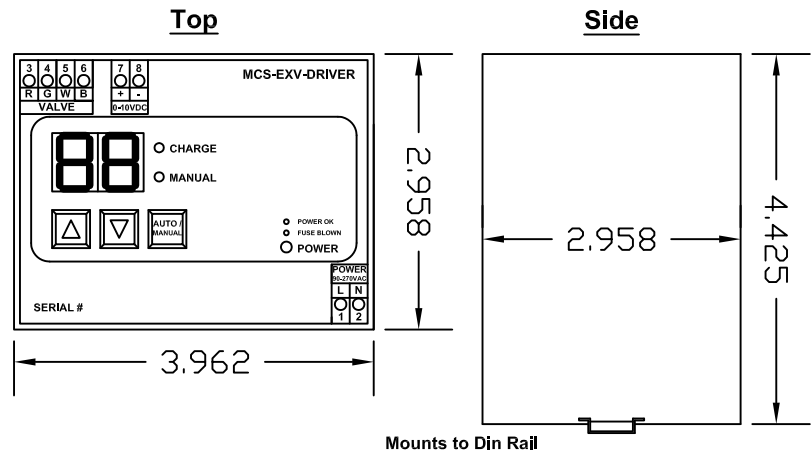

Electronic Expansion Valve Interface

Wiring Diagram

Connection Numbering	ALCO EX	SPORPLAN SEI-SER-SEH	DANFOSS ETS	CAREL
Refer to the Manufacturer's Datasheet of the Valve for Verification of Wiring				
3	Black	Red	Red	Green
4	White	Green	Green	Brown
5	Brown	White	White	White
6	Blue	Black	Black	Yellow