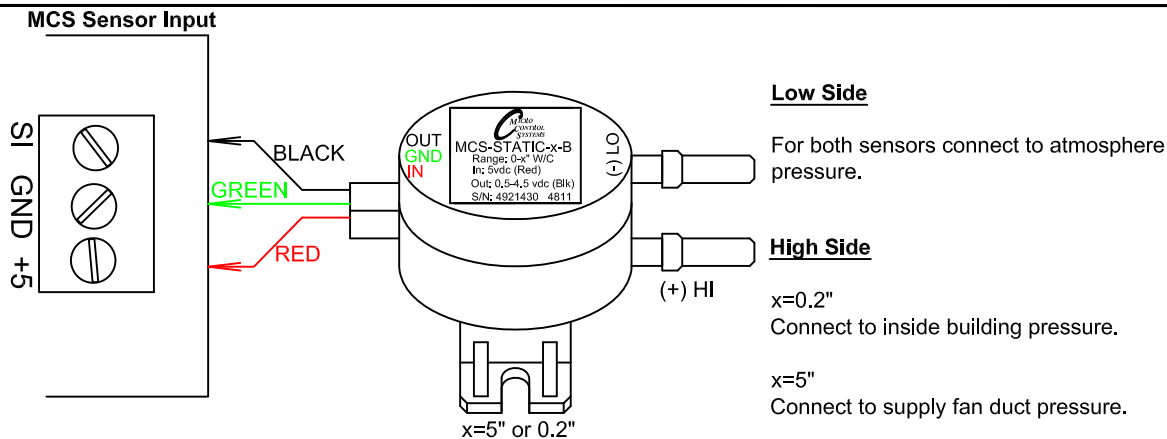

MCS-STATIC-5"-B, 0.2"-B

Differential Pressure Transducer

Wiring Diagram

5580 Enterprise Pkwy, Fort Myers, FL 33905 USA
Phone: (239) 694 0089 - Fax: (239) 694 0031
www.mcscontrols.com - support@mcscontrols.com
MCS-STATIC-5-B, 0.2-B Wiring Diagram (2021-01-15).dwg