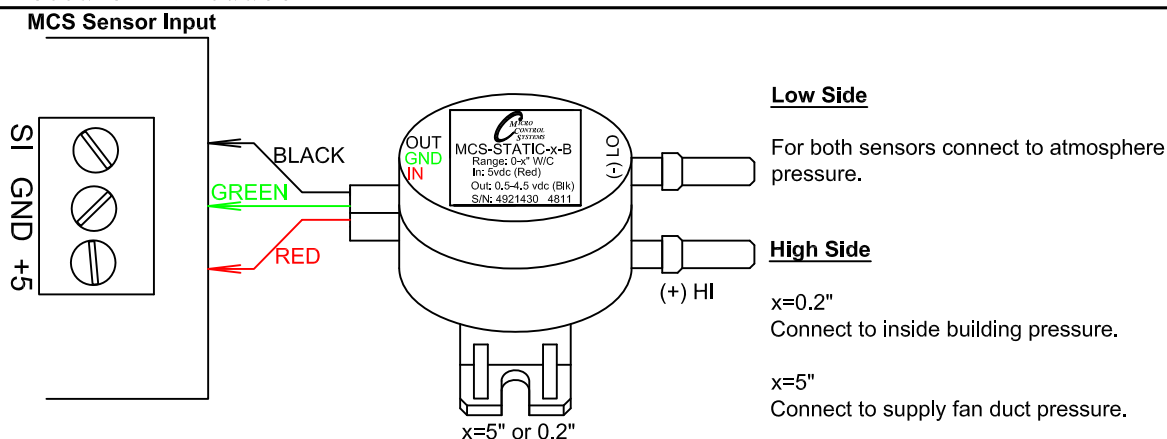

MCS-STATIC-5"-B, 0.2"-B

Differential Pressure Transducer

Wiring Diagram

5580 Enterprise Pkwy, Fort Myers, FL 33905 USA
Phone: (239) 694 0089 - Fax: (239) 694 0031
www.mcscontrols.com - support@mcscontrols.com
MCS-STATIC-5-B, 0.2-B Wiring Diagram (2021-01-15).dwg