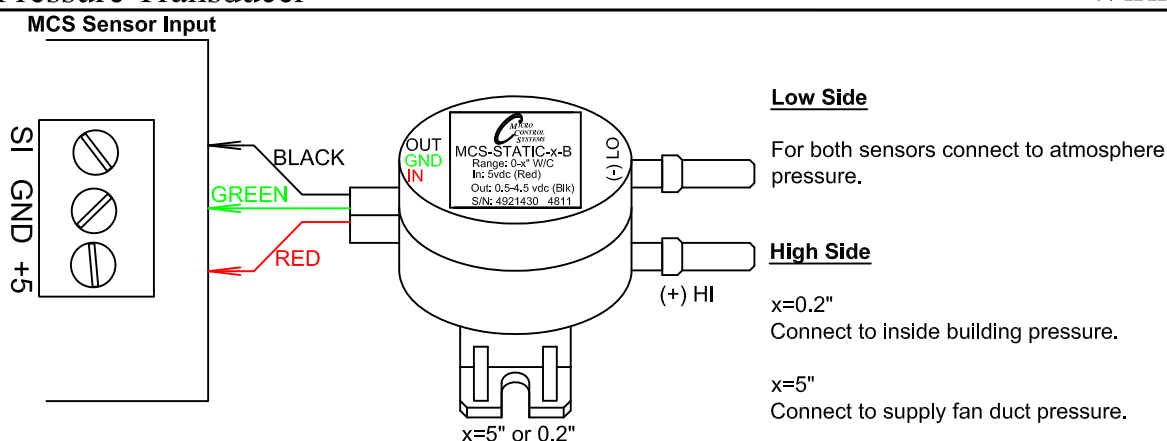

MCS-STATIC-5"-B, 0.2"-B

Differential Pressure Transducer

Wiring Diagram

5580 Enterprise Pkwy, Fort Myers, FL 33905 USA
Phone: (239) 694 0089 - Fax: (239) 694 0031
www.mcscontrols.com - support@mcscontrols.com
MCS-STATIC-5-B, 0.2-B Wiring Diagram (2021-01-15).dwg