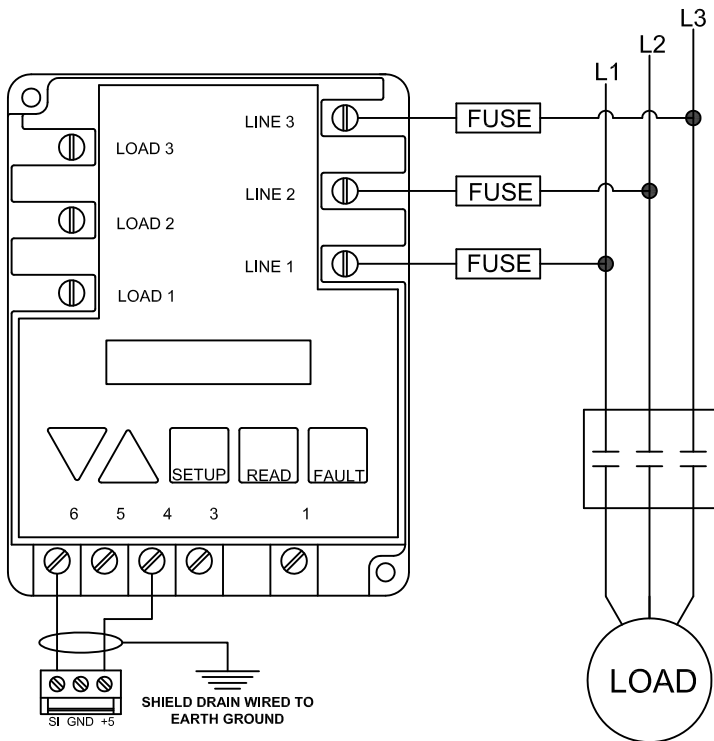

MCS-PHASE

3 Phase Voltage Monitor

Wiring Diagram

5580 Enterprise Pkwy, Fort Myers, FL 33905 USA
Phone: (239) 694 0089 - Fax: (239) 694 0031
www.mcscncontrols.com - support@mcscncontrols.com

MCS-PHASE Wiring Diagram (2020-10-23).dwg