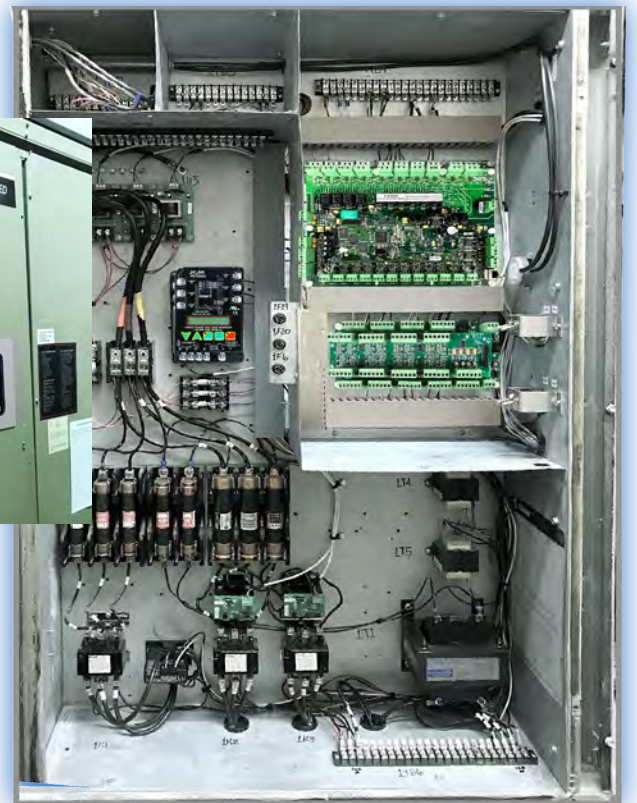

5580 Enterprise Pkwy., Fort Myers, FL 33905
Office: (239) 694-0089 Fax: (239) 694-0031

Total Solution for all your Control Needs

Case Study

Equipment:
Trane SWUD Commercial
Self-Contained

Concerns:
Older controls

Steps Taken:
Replace with MCS Controls

New Controls:

Fort Myers, Florida

- MCS-MAGNUM- N-12
- MCS-SI-BASE and MCS-SI-EXT-12
- MCS-PHASE
- MCS-CURRENT SENSORS
- MCS-90W POWER SUPPLY

CONTRACTOR