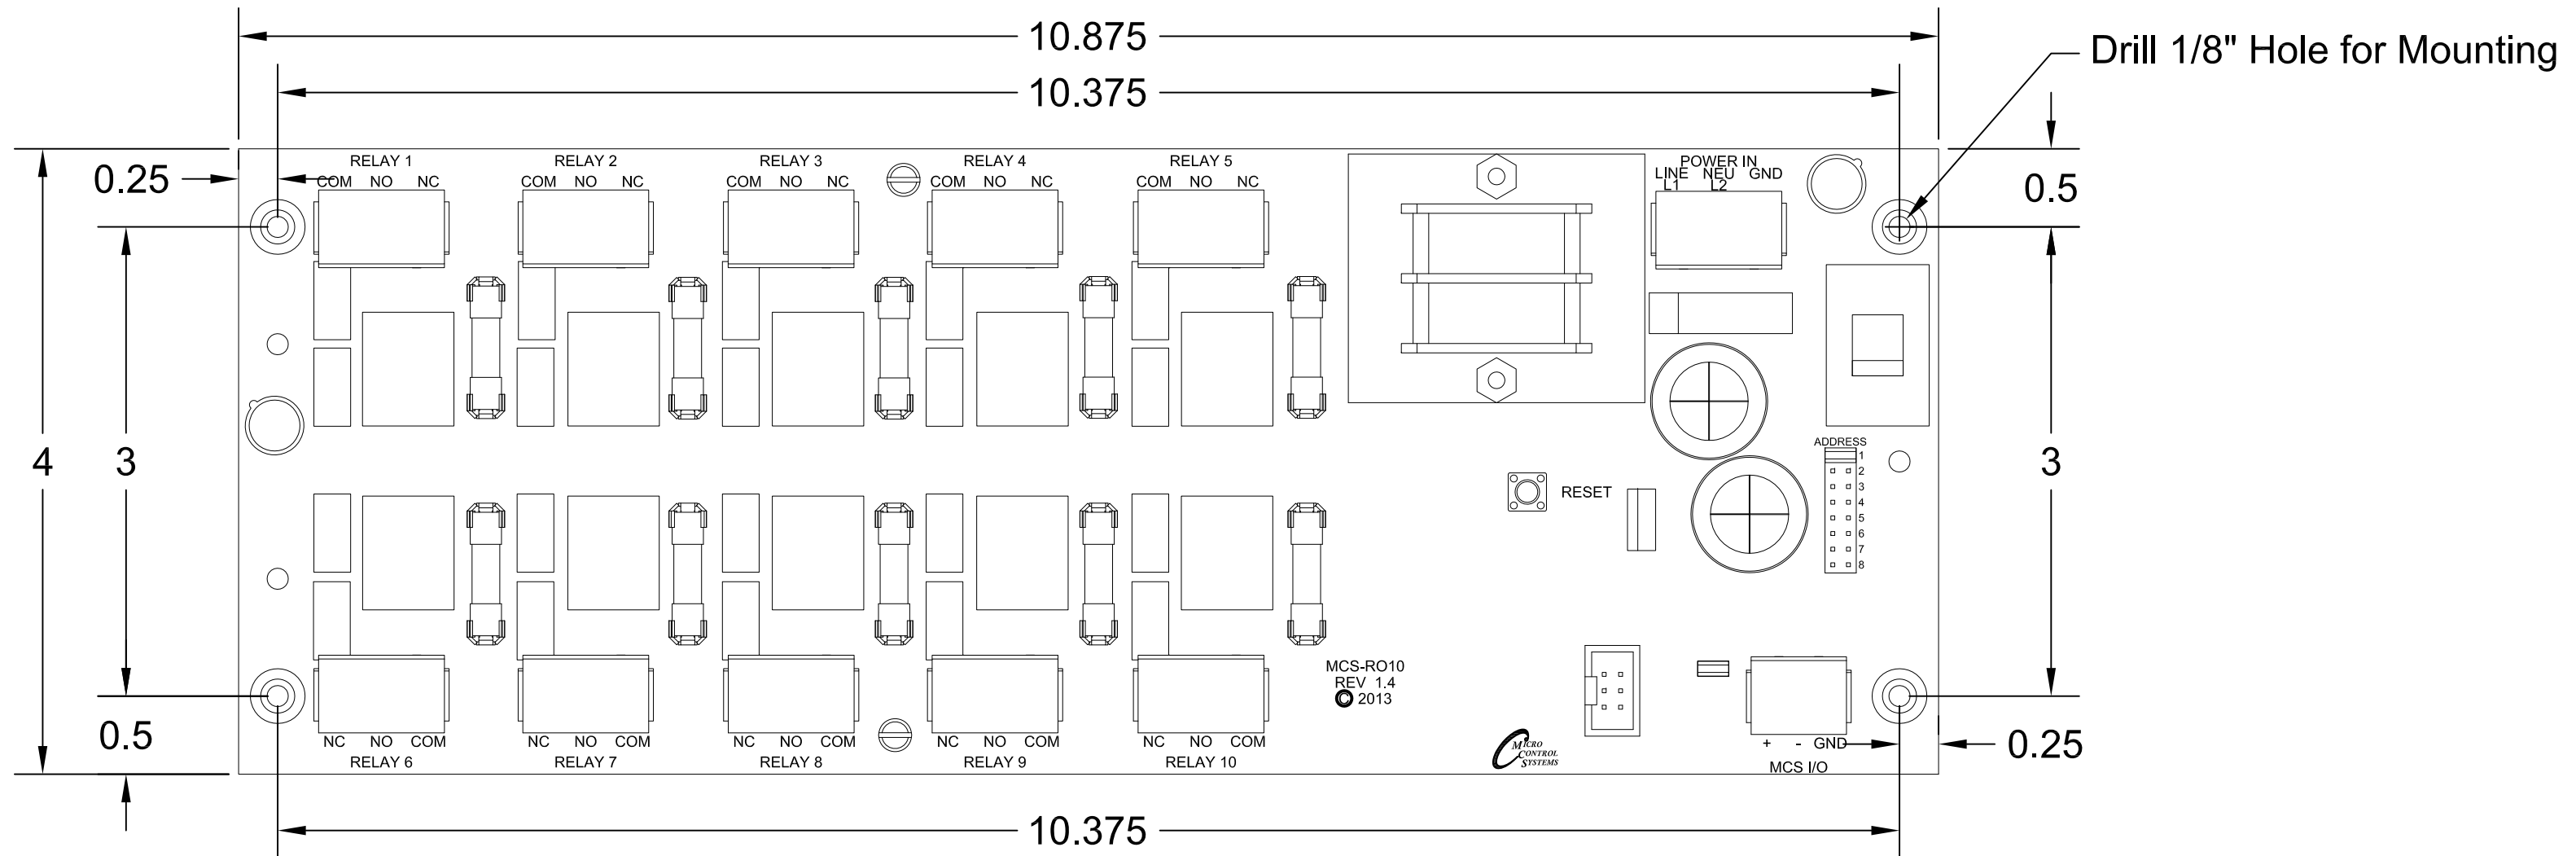

MCS-RO10 Mounting Dimensions

MICRO CONTROL SYSTEMS Inc.	
Date:	01-17-18 Page 1 of 1
Drawn by:	M. Schreiber
Revision :	C
Dwg Name:	MCS-RO10 Mounting Dimensions