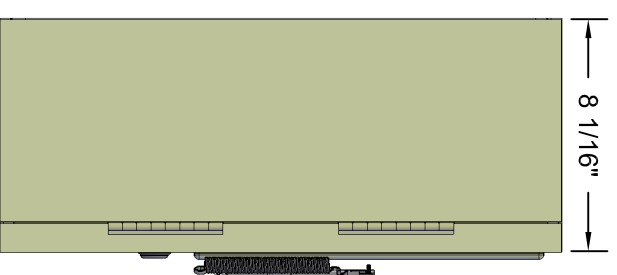

Micro Control System

MCS-MAGNUM Small Box

Front View

Back View

Left Side View

Open 3-D View

Top View

MICRO CONTROL SYSTEMS Inc.	
Date:	02-26-16 Page 1 of 1
Drawn by:	M. Schreiber
Revision :	C (2016-02-03)
Dwg Name:	MCS-MAGNUM SB-15.4