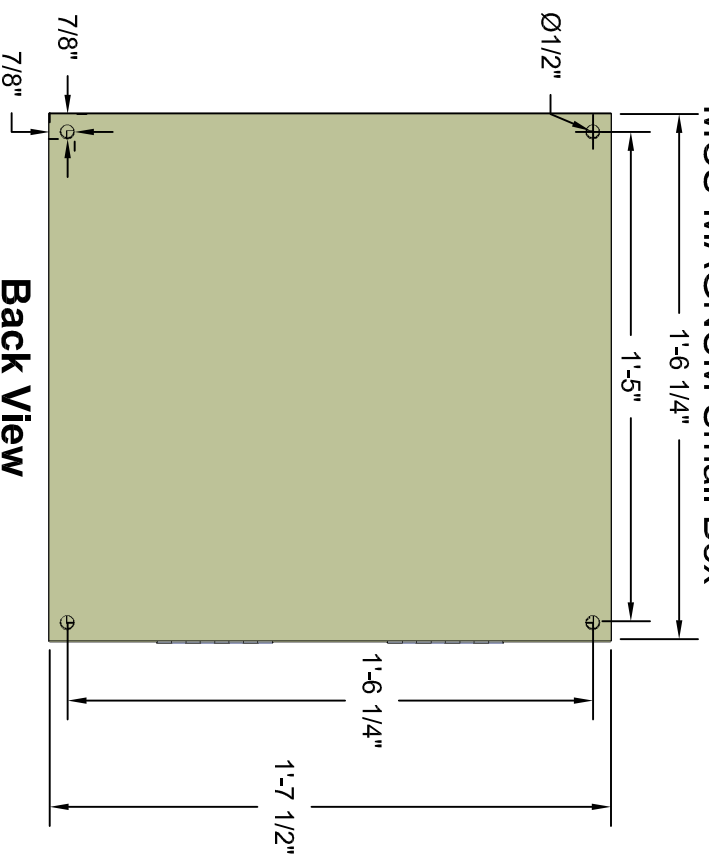

Micro Control System

MCS-MAGNUM Small Box

Front View

Back View

Left Side View

Open 3-D View

Top View

MICRO CONTROL SYSTEMS Inc.	
Date:	02-26-16 Page 1 of 1
Drawn by:	M. Schreiber
Revision :	C (2016-02-03)
Dwg Name:	MCS-MAGNUM SB-15.4