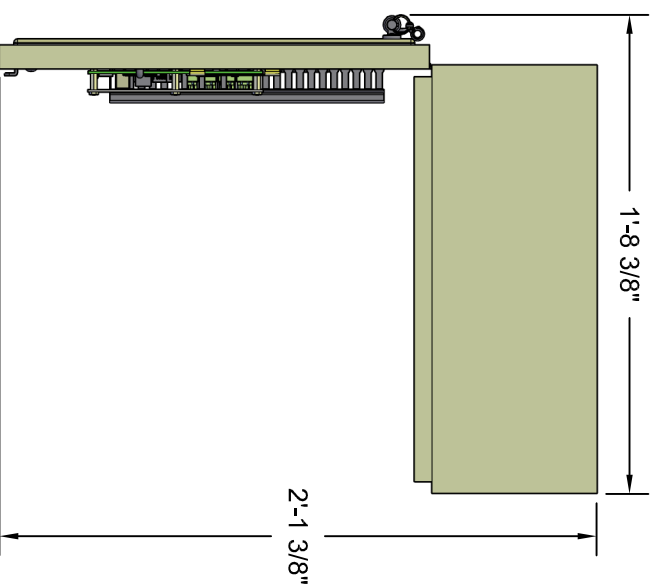

Micro Control System

MCS-MAGNUM Small Box

Front View

Back View

Left Side View

Open 3-D View

Top View

MICRO CONTROL SYSTEMS Inc.	
Date:	02-26-16 Page 1 of 1
Drawn by:	M. Schreiber
Revision :	C (2016-02-03)
Dwg Name:	MCS-MAGNUM SB-15.4