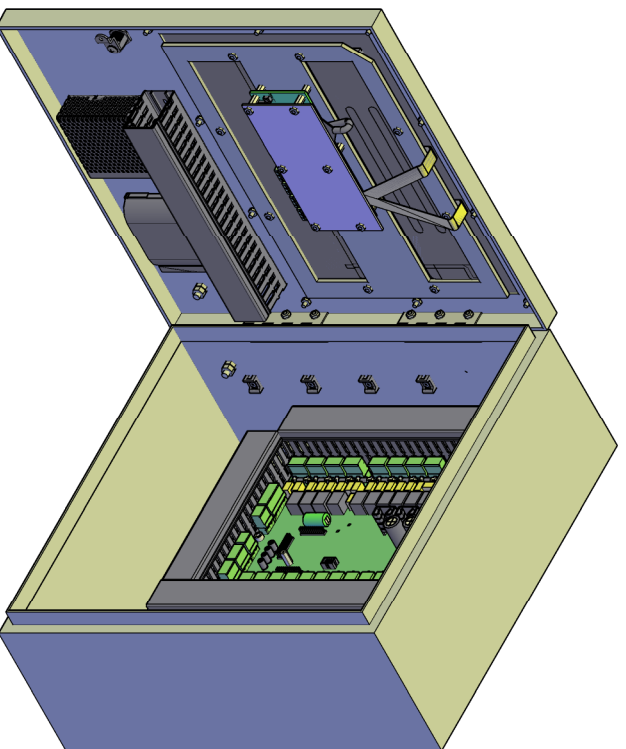

Micro Control System

MCS-MAGNUM Small Box

Front View

Back View

Left Side View

Open 3-D View

Top View

MICRO CONTROL SYSTEMS Inc.	
Date:	02-26-16 Page 1 of 1
Drawn by:	M. Schreiber
Revision :	C (2016-02-03)
Dwg Name:	MCS-MAGNUM SB-15.4