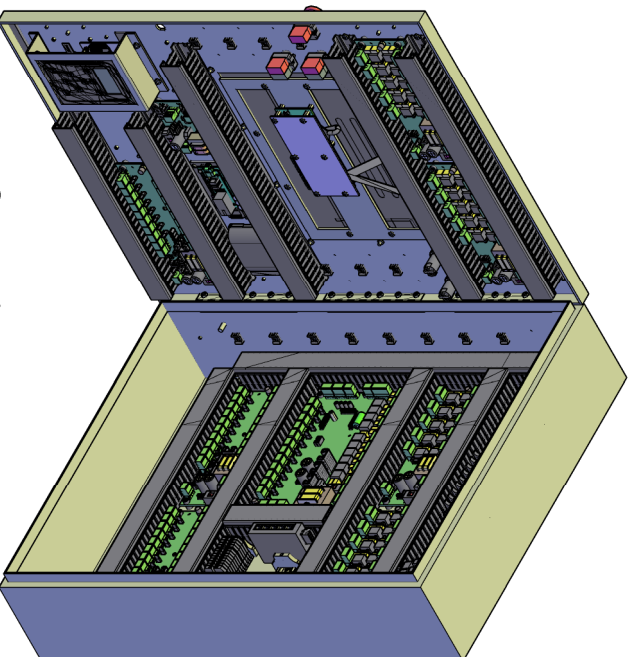

Micro Control System

MCS-MAGNUM Small Box

Front View

Back View

Left Side View

Open 3-D View

Top View

MICRO CONTROL SYSTEMS Inc.

Date: 03-03-16 Page 1 of 1

Drawn by: I.Mitchell

Revision : E (2016-14-01)

Dwg Name: MCS-MAGNUM-LB-15.4