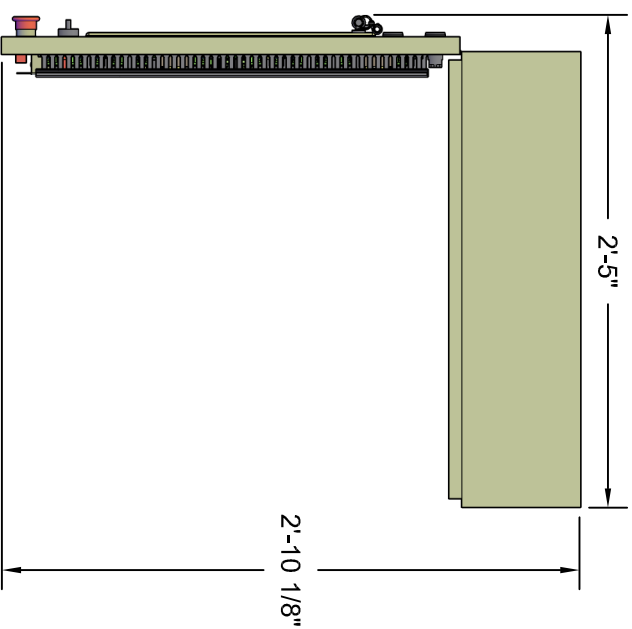

Micro Control System

MCS-MAGNUM Small Box

Front View

Back View

Left Side View

Open 3-D View

Top View

MICRO CONTROL SYSTEMS Inc.

Date: 03-03-16 Page 1 of 1

Drawn by: I.Mitchell

Revision : E (2016-14-01)

Dwg Name: MCS-MAGNUM-LB-15.4