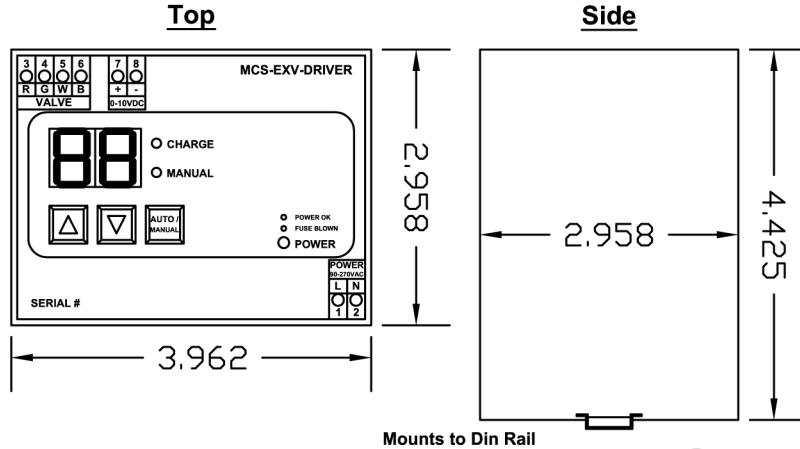

MCS-EXV-DRIVER

Electronic Expansion Valve Interface

Wiring Diagram

Connection Numbering	ALCO EX	SPORPLAN SEI-SER-SEH	DANFOSS ETS
Refer to the Manufacturer's Datasheet of the Valve for Verification of Wiring			
3	Black	Red	Red
4	White	Green	Green
5	Blue	White	Black
6	Brown	Black	White