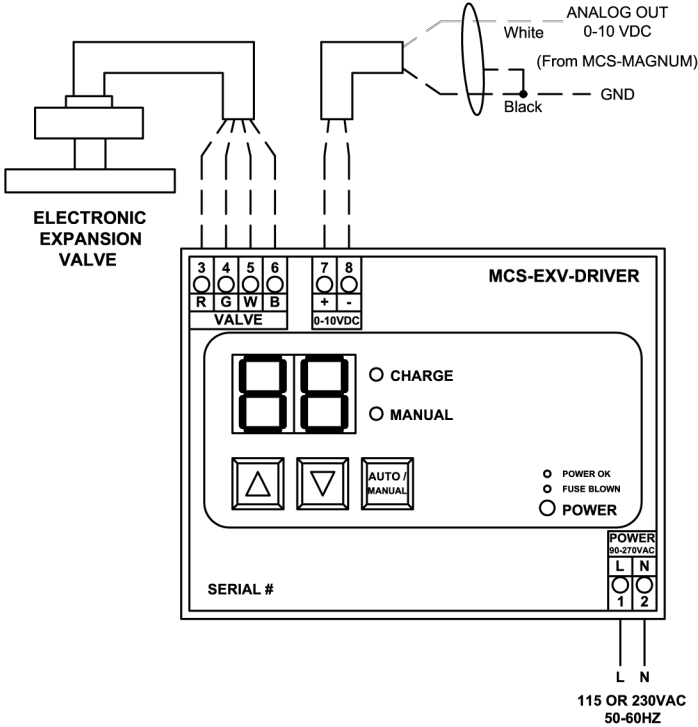

MCS-EXV-DRIVER

Electronic Expansion Valve Interface

Wiring Diagram

Connection Numbering	ALCO EX	SPORPLAN SEI-SER-SEH	DANFOSS ETS
Refer to the Manufacturer's Datasheet of the Valve for Verification of Wiring			
3	Black	Red	Red
4	White	Green	Green
5	Blue	White	Black
6	Brown	Black	White