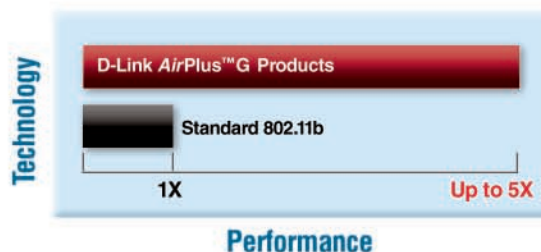

Warranty

- 1 Year

The DWL-G730AP provides you with a mobile solution to add 802.11g wireless connectivity while on the road.