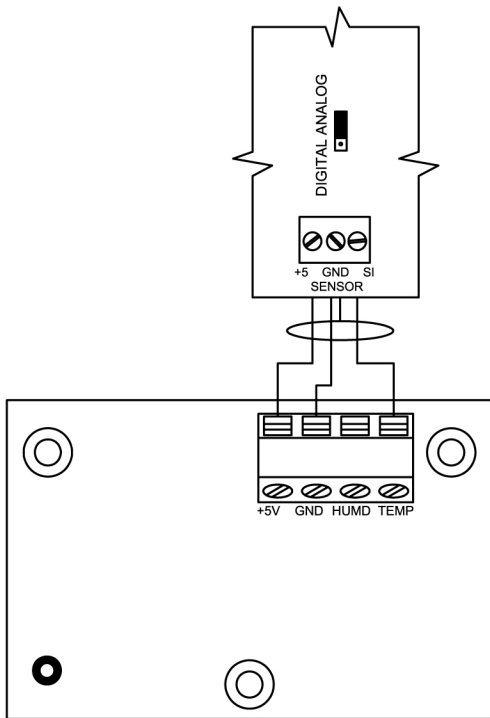

MCS-ZONE-II

Temperature Sensor

Wiring Diagram

5580 Enterprise Pkwy, Fort Myers, FL 33905 USA
Phone: (239) 694 0089 - Fax: (239) 694 0031
www.mcscontrols.com - support@mcscontrols.com

MCS-ZONE-II Wiring Diagram (2014-04-29).dwg