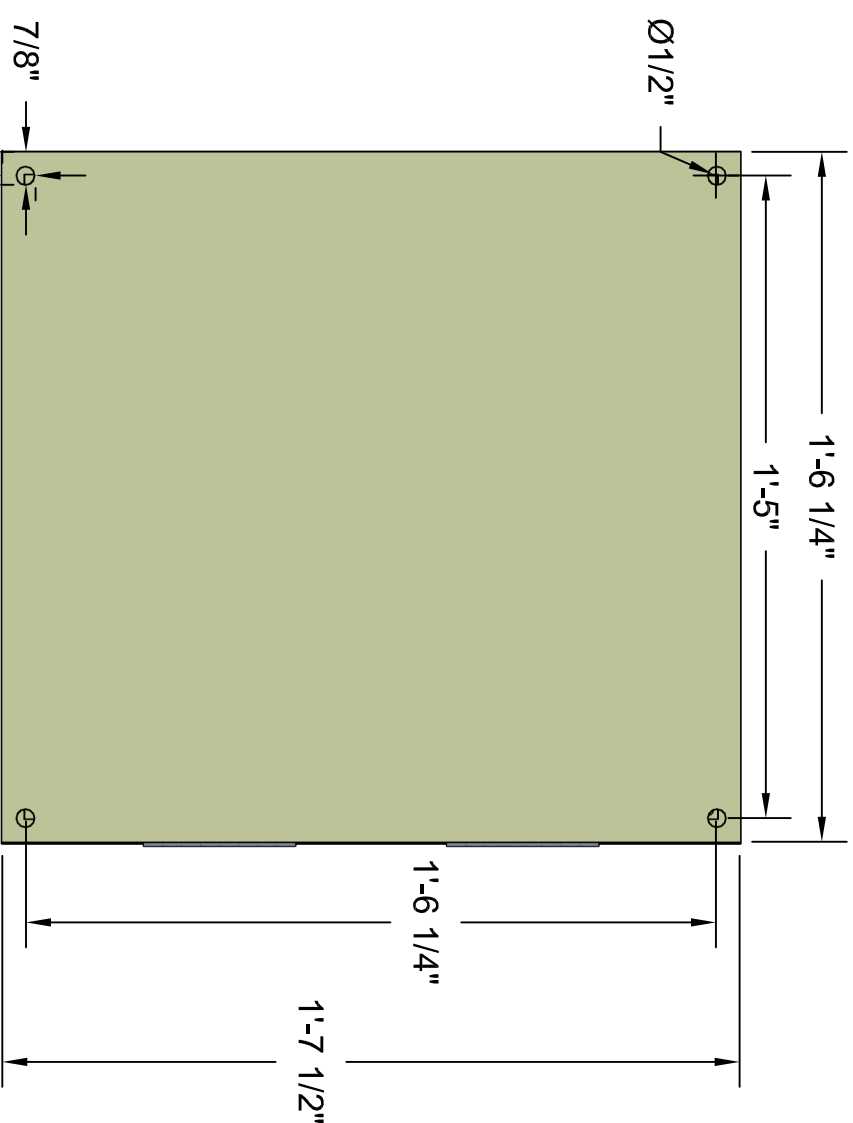

Micro Control System

MCS-MAGNUM Small Box

Front View

Back View

Left Side View

Open 3-D View

Top View

MICRO CONTROL SYSTEMS Inc.

Date:	07-25-17 Page 1 of 1
Drawn by:	I. Mitchell
Revision :	A
Dwg Name:	MCS-MAGNUM SB-KEYPAD