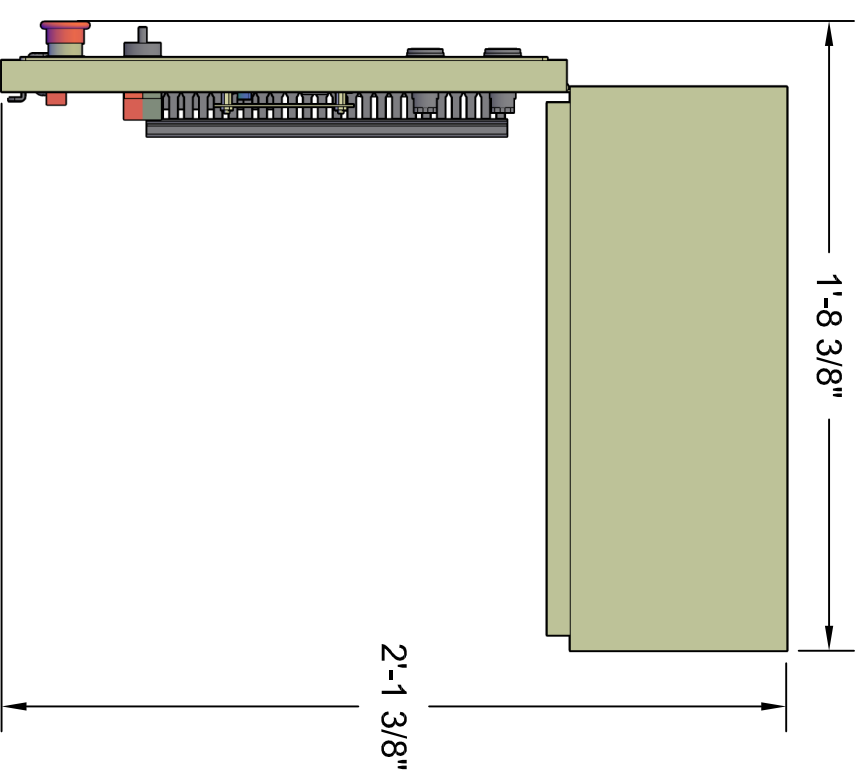

Micro Control System

MCS-MAGNUM Small Box

Front View

Back View

Left Side View

Open 3-D View

Top View

MICRO CONTROL SYSTEMS Inc.

Date:	07-25-17 Page 1 of 1
Drawn by:	I. Mitchell
Revision :	A
Dwg Name:	MCS-MAGNUM SB-KEYPAD