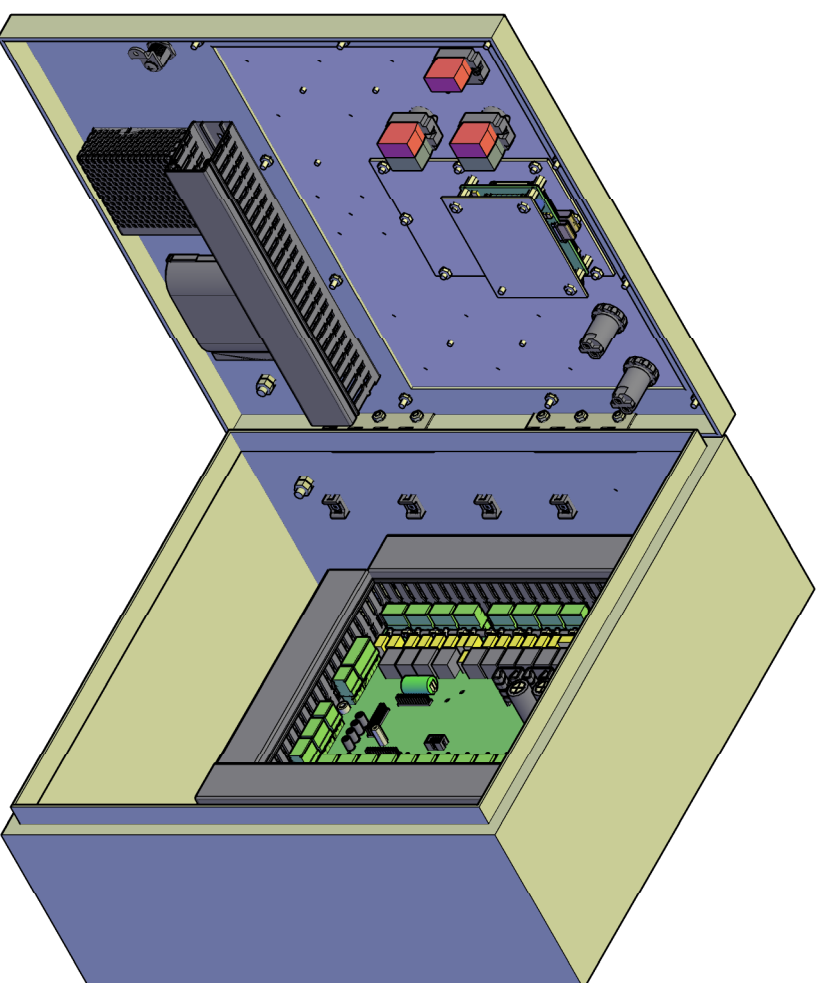

Micro Control System

MCS-MAGNUM Small Box

Front View

Back View

Left Side View

Open 3-D View

Top View

MICRO CONTROL SYSTEMS Inc.

Date:	07-25-17 Page 1 of 1
Drawn by:	I. Mitchell
Revision :	A
Dwg Name:	MCS-MAGNUM SB-KEYPAD