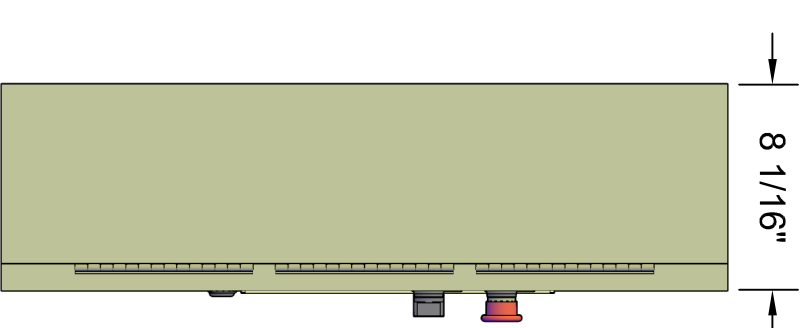

Micro Control System

MCS-MAGNUM Medium Large Box

Front View

Back View

Left Side View

Open 3-D View

Top View

MICRO CONTROL SYSTEMS Inc.	
Date:	07-25-17 Page 1 of 1
Drawn by:	I.Mitchell
Revision :	A
Dwg Name:	MCS-MAGNUM-MLB-KEYPAD