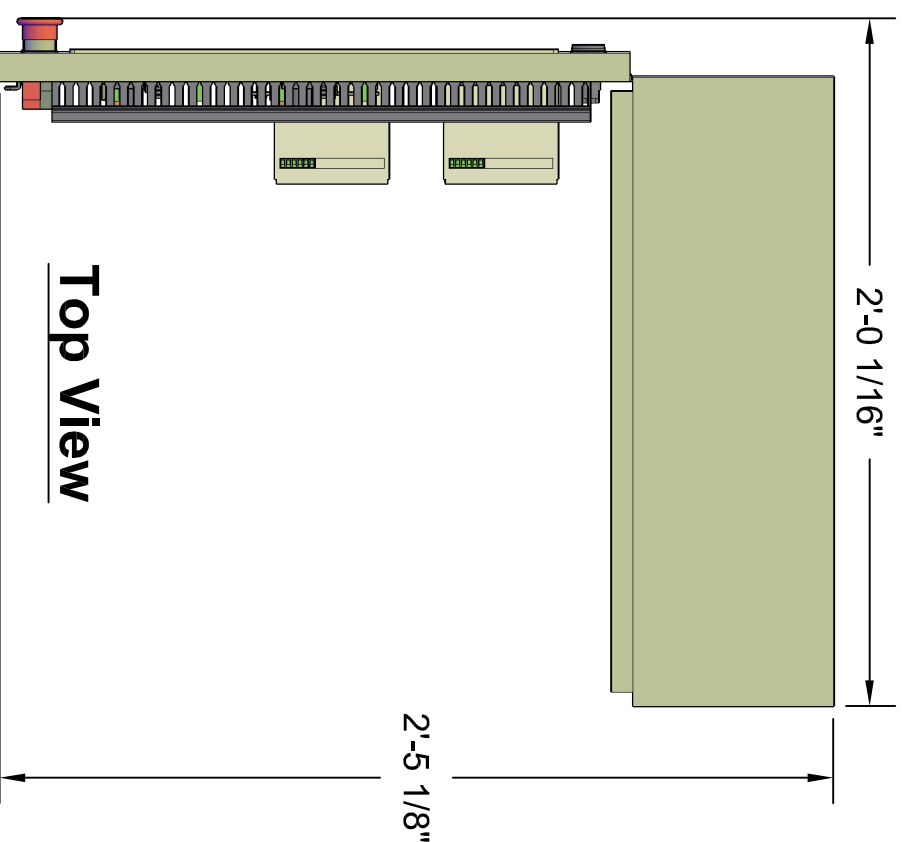

Micro Control System

MCS-MAGNUM Medium Large Box

Front View

Back View

Left Side View

Open 3-D View

Top View

MICRO CONTROL SYSTEMS Inc.	
Date:	07-25-17 Page 1 of 1
Drawn by:	I.Mitchell
Revision :	A
Dwg Name:	MCS-MAGNUM-MLB-KEYPAD