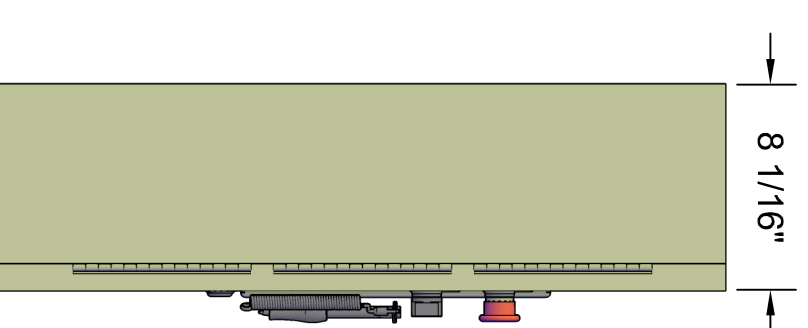

Micro Control System

MCS-MAGNUM Medium Large Box

Front View

Back View

Left Side View

Open 3-D View

Top View

MICRO CONTROL SYSTEMS Inc.	
Date:	02-26-16 Page 1 of 1
Drawn by:	I.Mitchell
Revision :	B
Dwg Name:	MCS-MAGNUM-MLB-15.4