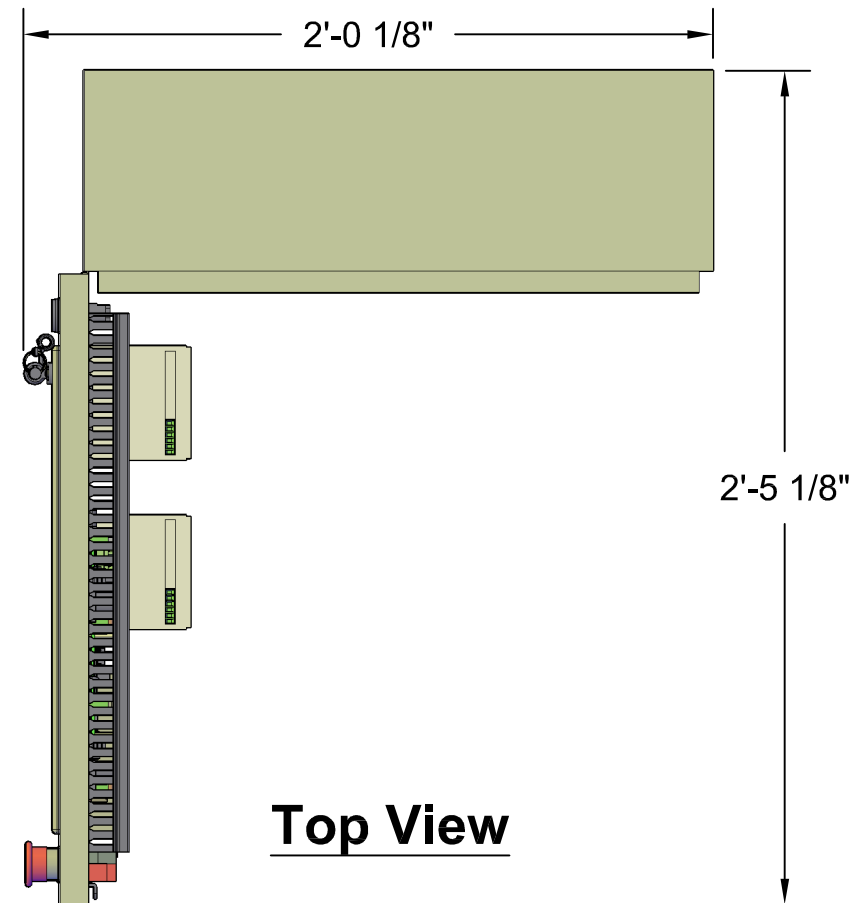

Micro Control System

MCS-MAGNUM Medium Large Box

Front View

Back View

Left Side View

Open 3-D View

Top View

MICRO CONTROL SYSTEMS Inc.	
Date:	02-26-16 Page 1 of 1
Drawn by:	I.Mitchell
Revision :	B
Dwg Name:	MCS-MAGNUM-MLB-15.4