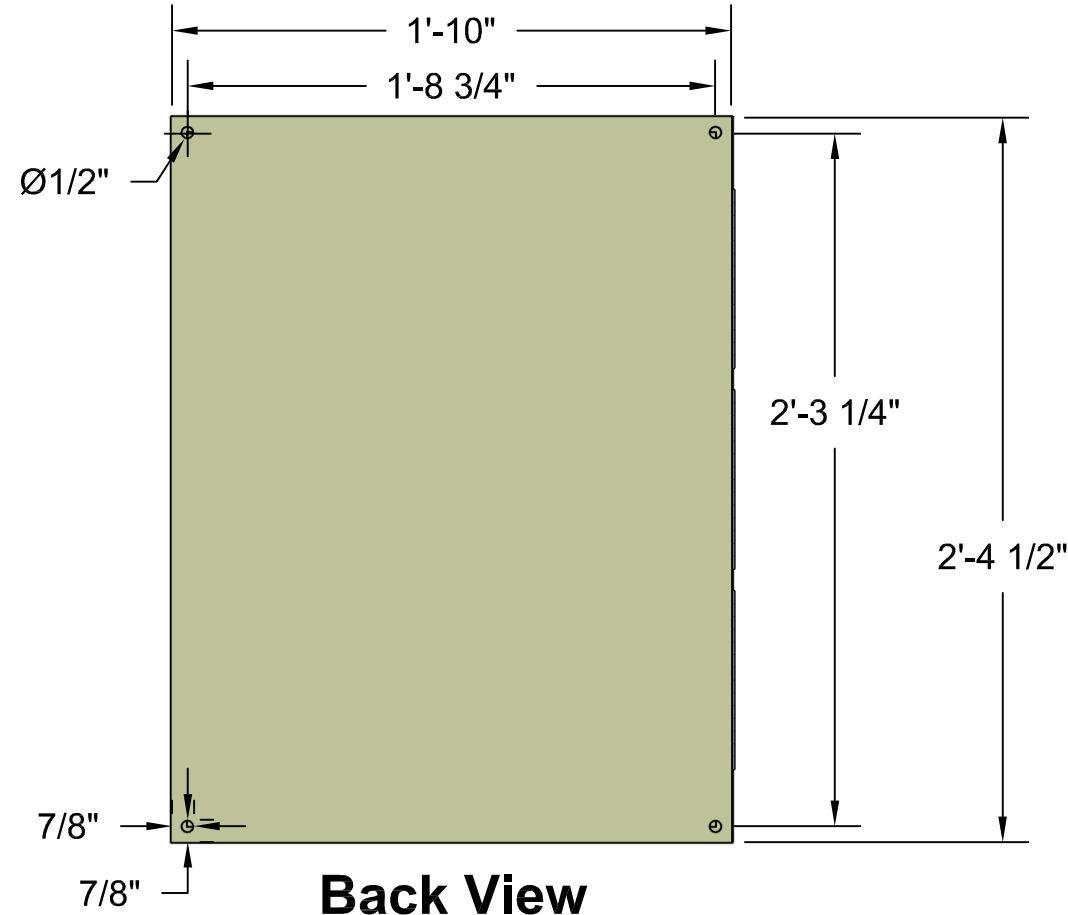

Micro Control System

MCS-MAGNUM Medium Large Box

Front View

Back View

Left Side View

Open 3-D View

Top View

MICRO CONTROL SYSTEMS Inc.	
Date:	02-26-16 Page 1 of 1
Drawn by:	I.Mitchell
Revision :	B
Dwg Name:	MCS-MAGNUM-MLB-15.4