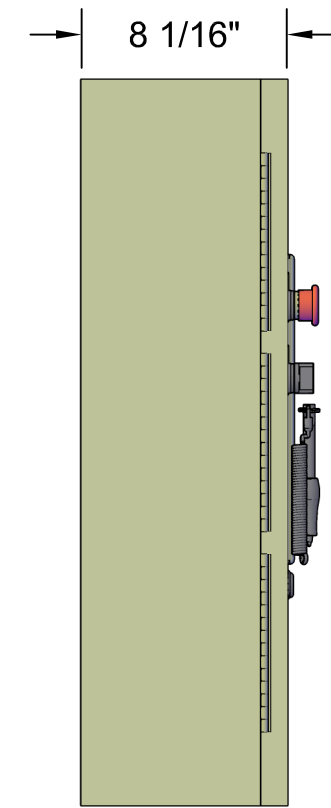

Micro Control System

MCS-MAGNUM Medium Large Box

Front View

Back View

Left Side View

Open 3-D View

Top View

MICRO CONTROL SYSTEMS Inc.	
Date:	02-26-16 Page 1 of 1
Drawn by:	I.Mitchell
Revision :	B
Dwg Name:	MCS-MAGNUM-MLB-15.4