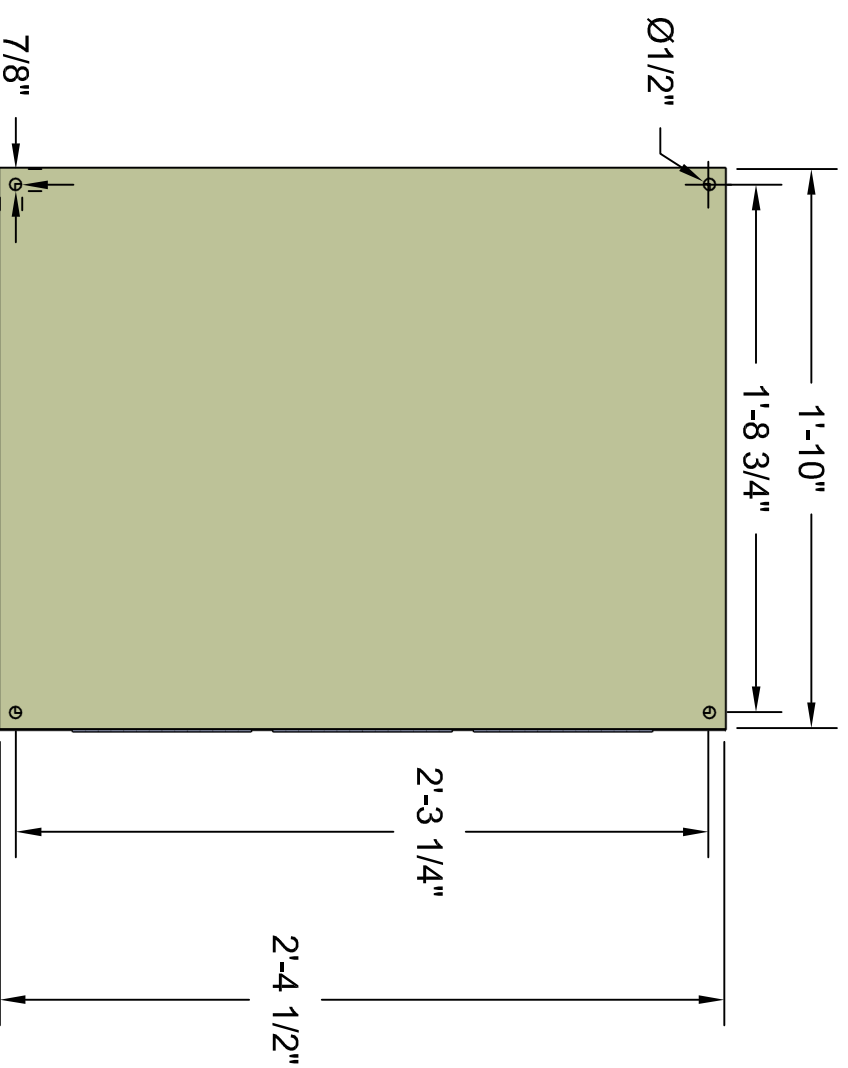

Micro Control System

MCS-MAGNUM Medium Large Box

Front View

Back View

Left Side View

Open 3-D View

Top View

MICRO CONTROL SYSTEMS Inc.	
Date:	02-26-16 Page 1 of 1
Drawn by:	I.Mitchell
Revision :	B
Dwg Name:	MCS-MAGNUM-MLB-15.4