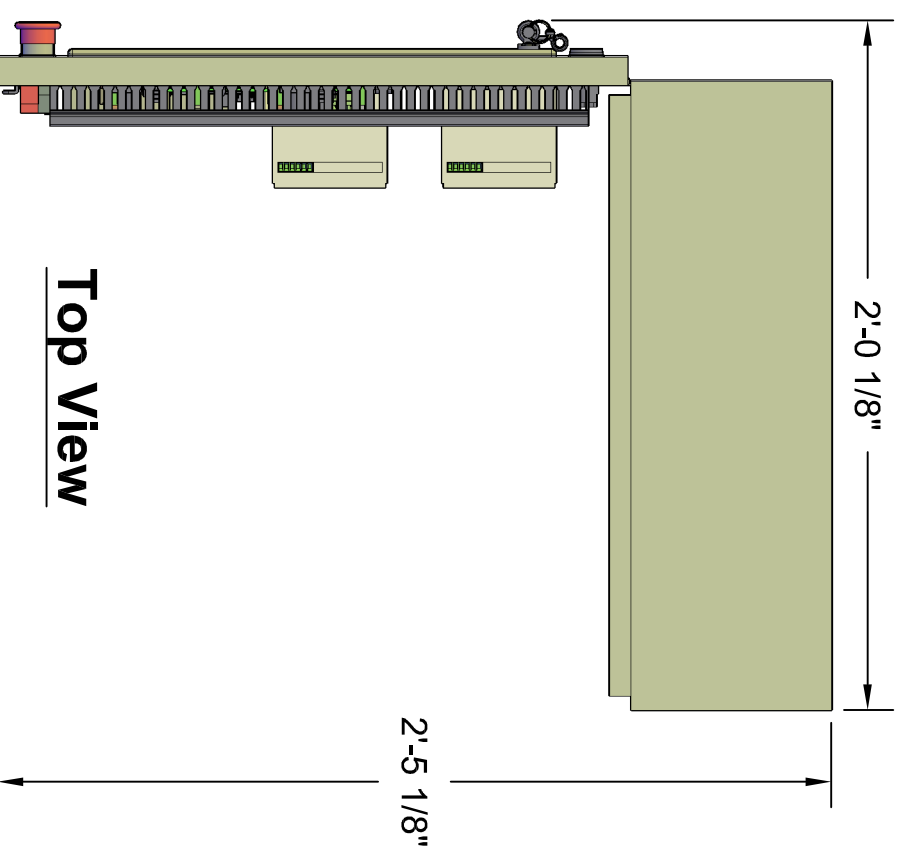

Micro Control System

MCS-MAGNUM Medium Large Box

Front View

Back View

Left Side View

Open 3-D View

Top View

MICRO CONTROL SYSTEMS Inc.	
Date:	02-26-16 Page 1 of 1
Drawn by:	I.Mitchell
Revision :	B
Dwg Name:	MCS-MAGNUM-MLB-15.4