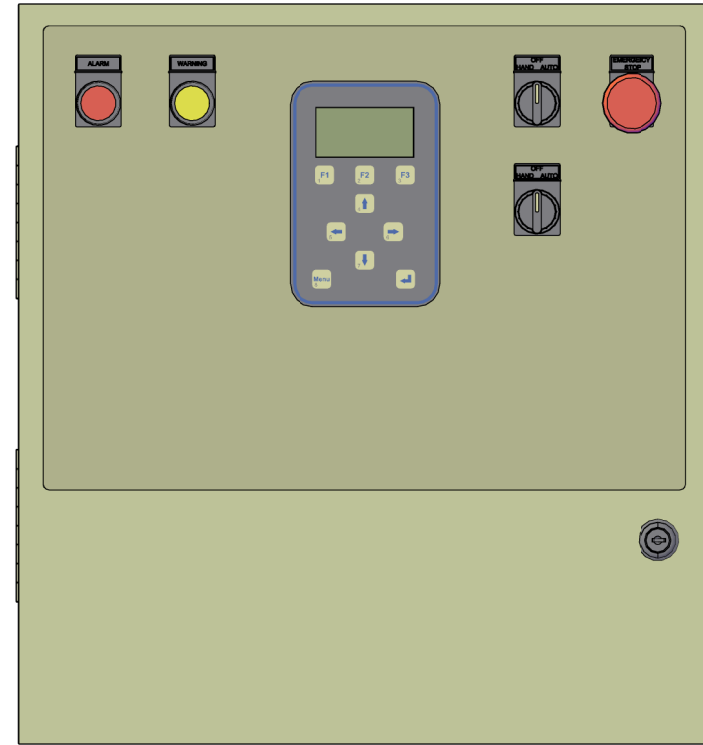

Micro Control System

MCS-MAGNUM Small Box

Front View

Back View

Left Side View

Open 3-D View

Top View

MICRO CONTROL SYSTEMS Inc.	
Date:	08-15-18 Page 1 of 1
Drawn by:	I. Mitchell
Revision :	A
Dwg Name:	MCS-MAGNUM-SB-KEYPAD