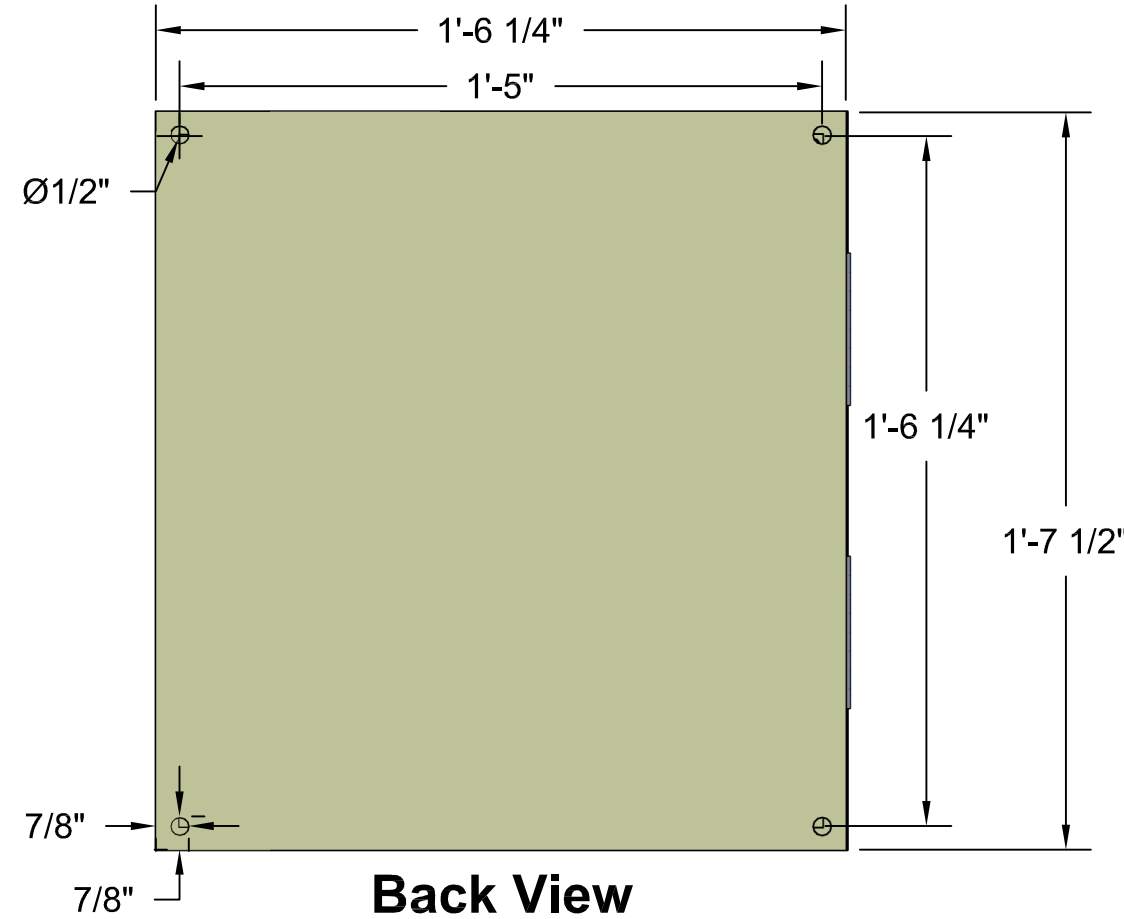

Micro Control System

MCS-MAGNUM Small Box

Front View

Back View

Left Side View

Open 3-D View

Top View

MICRO CONTROL SYSTEMS Inc.	
Date:	08-15-18 Page 1 of 1
Drawn by:	I. Mitchell
Revision :	A
Dwg Name:	MCS-MAGNUM-SB-KEYPAD