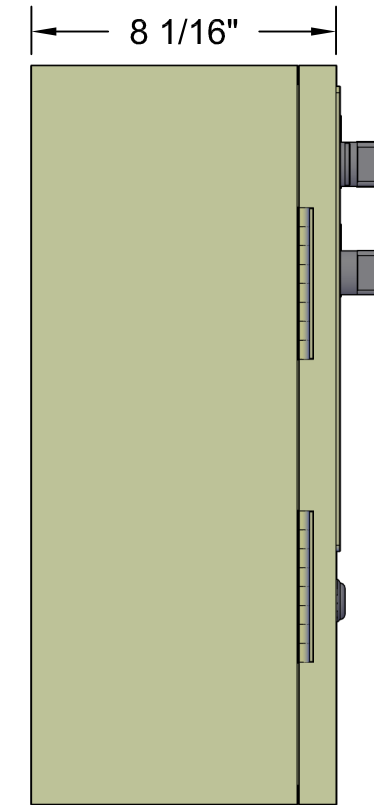

Micro Control System

MCS-MAGNUM Small Box

Front View

Back View

Left Side View

Open 3-D View

Top View

MICRO CONTROL SYSTEMS Inc.	
Date:	08-15-18 Page 1 of 1
Drawn by:	I. Mitchell
Revision :	A
Dwg Name:	MCS-MAGNUM-SB-KEYPAD