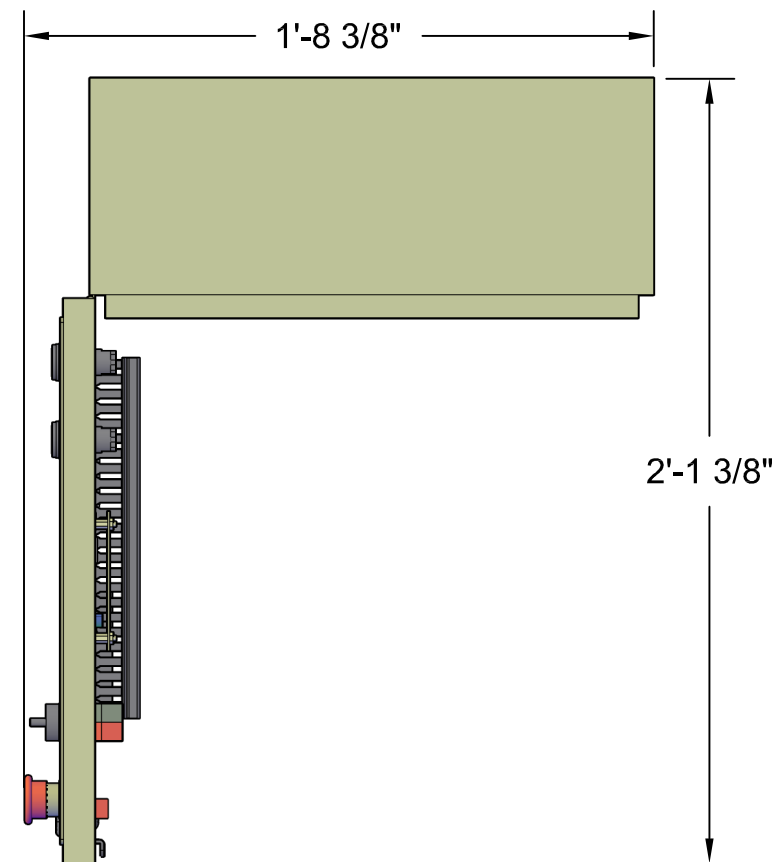

Micro Control System

MCS-MAGNUM Small Box

Front View

Back View

Left Side View

Open 3-D View

Top View

MICRO CONTROL SYSTEMS Inc.	
Date:	08-15-18 Page 1 of 1
Drawn by:	I. Mitchell
Revision :	A
Dwg Name:	MCS-MAGNUM-SB-KEYPAD