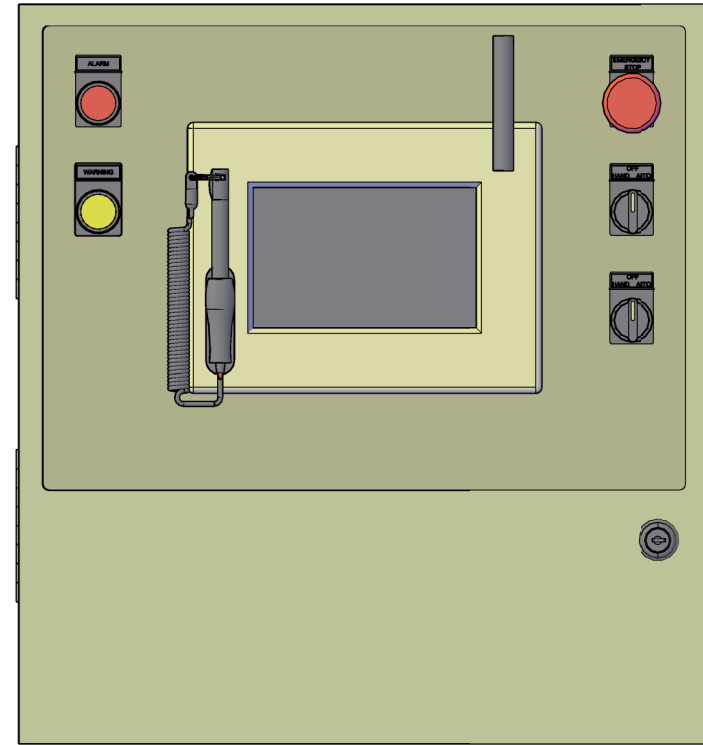

# Micro Control System

## MCS-MAGNUM Small Box

**Front View**

**Back View**

**Left Side View**

**Open 3-D View**

**Top View**

<b>MICRO CONTROL SYSTEMS Inc.</b>	
Date:	01-15-18 Page 1 of 1
Drawn by:	I. Mitchell
Revision :	A
Dwg Name:	MCS-MAGNUM-SB-7IN