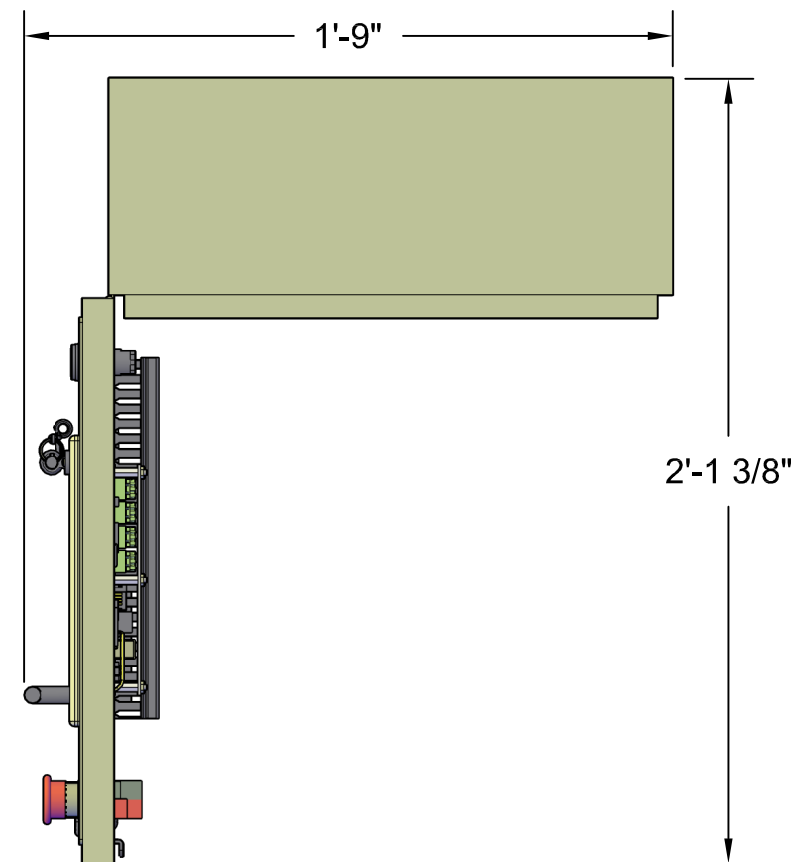

## MCS-MAGNUM Small Box

**Front View**

**Back View**

**Left Side View**

**Open 3-D View**

**Top View**

<b>MICRO CONTROL SYSTEMS Inc.</b>	
Date:	01-15-18 Page 1 of 1
Drawn by:	I. Mitchell
Revision :	A
Dwg Name:	MCS-MAGNUM-SB-7IN