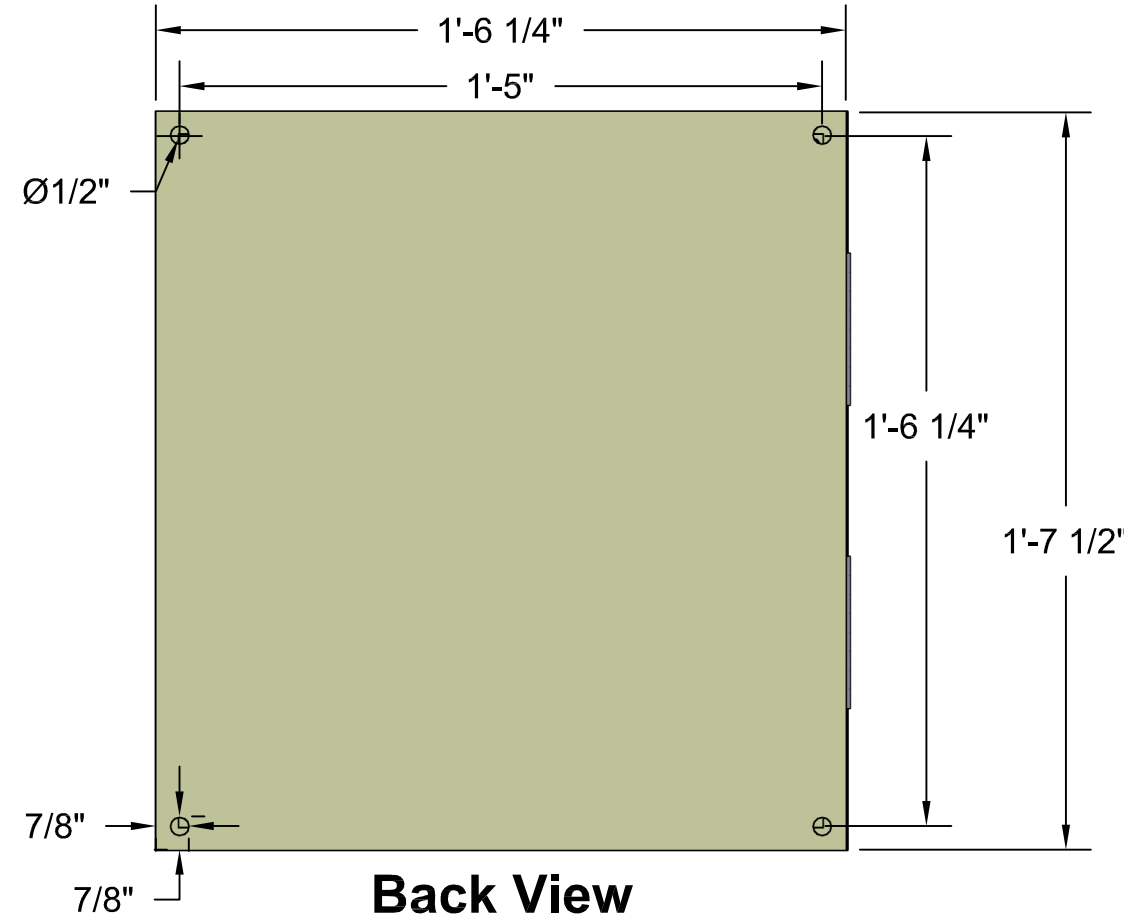

## MCS-MAGNUM Small Box

**Front View**

**Back View**

**Left Side View**

**Open 3-D View**

**Top View**

<b>MICRO CONTROL SYSTEMS Inc.</b>	
Date:	01-15-18 Page 1 of 1
Drawn by:	I. Mitchell
Revision :	A
Dwg Name:	MCS-MAGNUM-SB-7IN