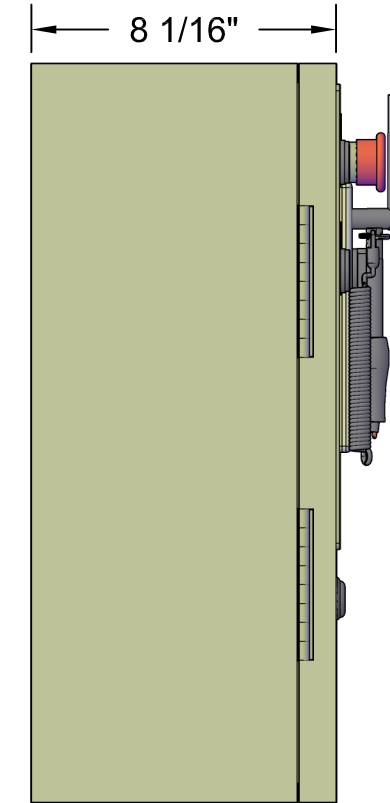

## MCS-MAGNUM Small Box

**Front View**

**Back View**

**Left Side View**

**Open 3-D View**

**Top View**

<b>MICRO CONTROL SYSTEMS Inc.</b>	
Date:	01-15-18 Page 1 of 1
Drawn by:	I. Mitchell
Revision :	A
Dwg Name:	MCS-MAGNUM-SB-7IN