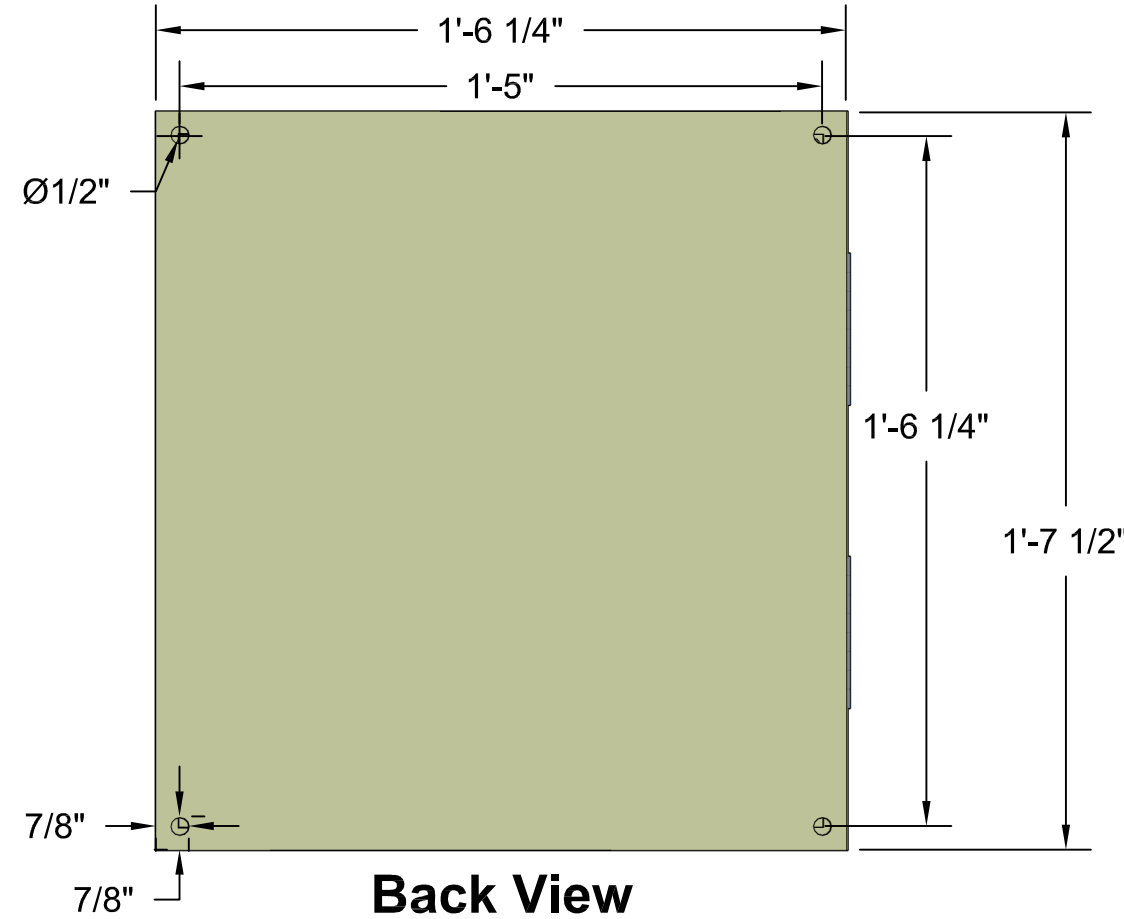

Micro Control System

MCS-MAGNUM Small Box

Front View

Back View

Left Side View

Open 3-D View

Top View

MICRO CONTROL SYSTEMS Inc.	
Date:	01-16-18 Page 1 of 1
Drawn by:	I. Mitchell
Revision :	A
Dwg Name:	MCS-MAGNUM-SB-10IN