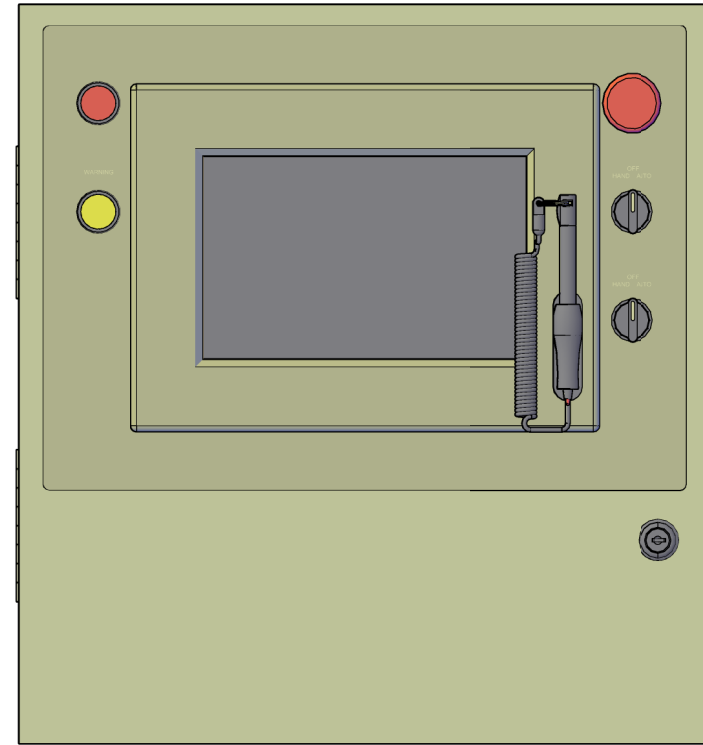

Micro Control System

MCS-MAGNUM Small Box

Front View

Back View

Left Side View

Open 3-D View

Top View

MICRO CONTROL SYSTEMS Inc.	
Date:	01-16-18 Page 1 of 1
Drawn by:	I. Mitchell
Revision :	A
Dwg Name:	MCS-MAGNUM-SB-10IN