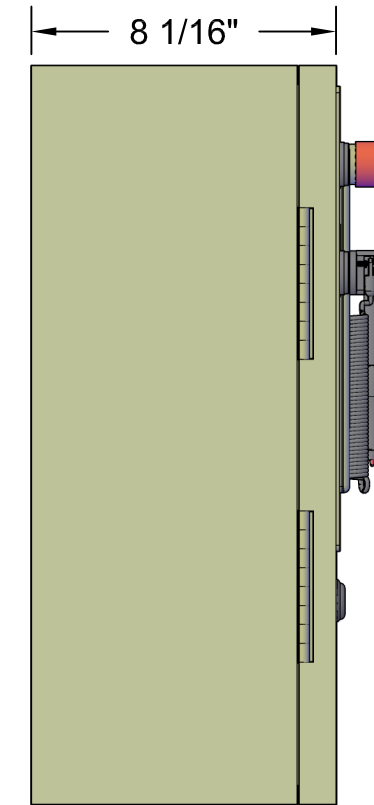

Micro Control System

MCS-MAGNUM Small Box

Front View

Back View

Left Side View

Open 3-D View

Top View

MICRO CONTROL SYSTEMS Inc.	
Date:	01-16-18 Page 1 of 1
Drawn by:	I. Mitchell
Revision :	A
Dwg Name:	MCS-MAGNUM-SB-10IN