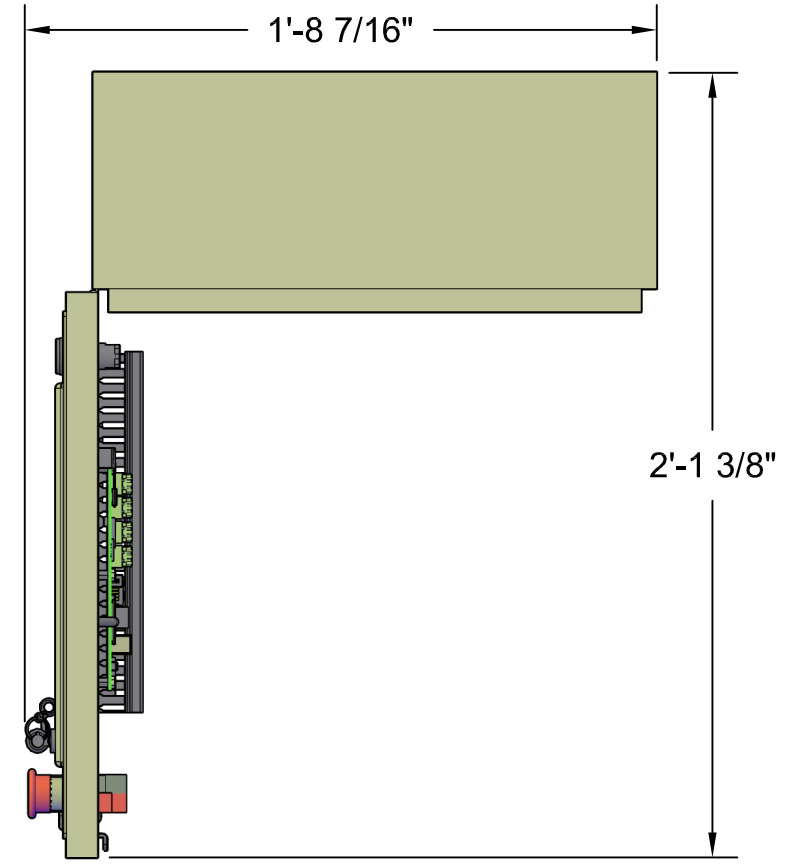

Micro Control System

MCS-MAGNUM Small Box

Front View

Back View

Left Side View

Open 3-D View

Top View

MICRO CONTROL SYSTEMS Inc.	
Date:	01-16-18 Page 1 of 1
Drawn by:	I. Mitchell
Revision :	A
Dwg Name:	MCS-MAGNUM-SB-10IN