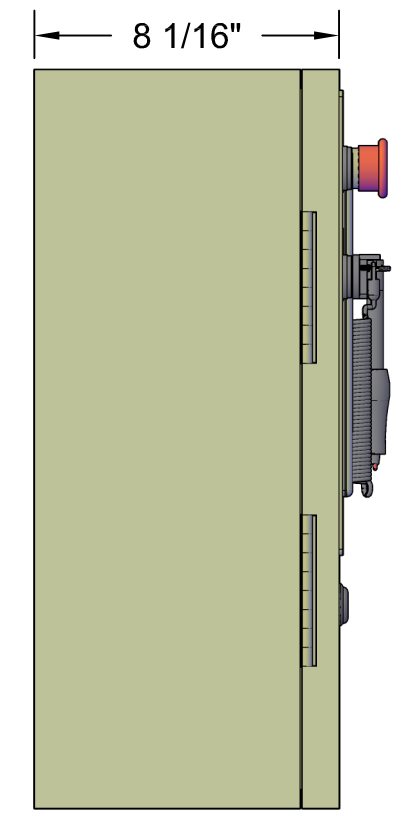

Micro Control System

MCS-MAGNUM Small Box

Front View

Back View

Left Side View

Open 3-D View

Top View

MICRO CONTROL SYSTEMS Inc.	
Date:	01-16-18 Page 1 of 1
Drawn by:	I. Mitchell
Revision :	A
Dwg Name:	MCS-MAGNUM-SB-10IN