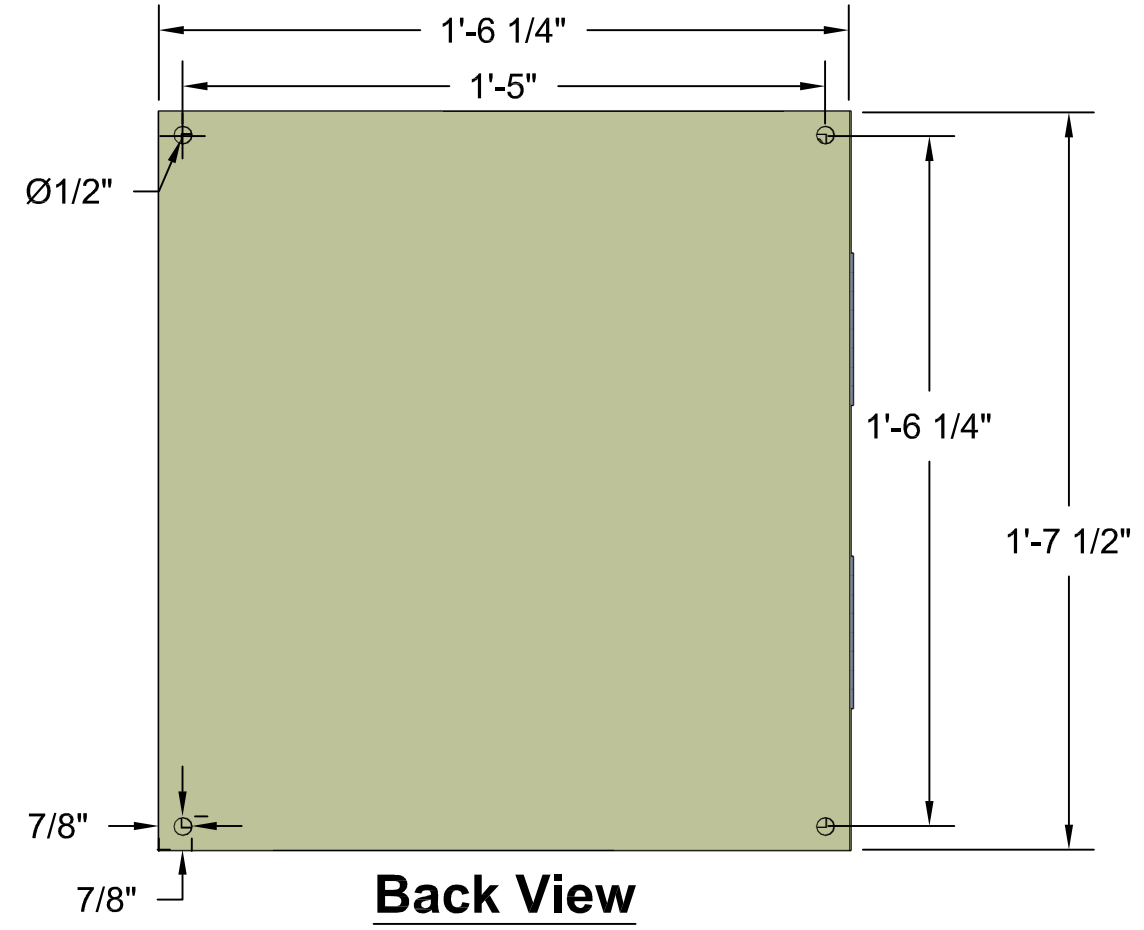

Micro Control System

MCS-MAGNUM Small Box

Front View

Back View

Left Side View

Open 3-D View

Top View

MICRO CONTROL SYSTEMS Inc.	
Date:	01-16-18 Page 1 of 1
Drawn by:	I. Mitchell
Revision :	A
Dwg Name:	MCS-MAGNUM-SB-10IN