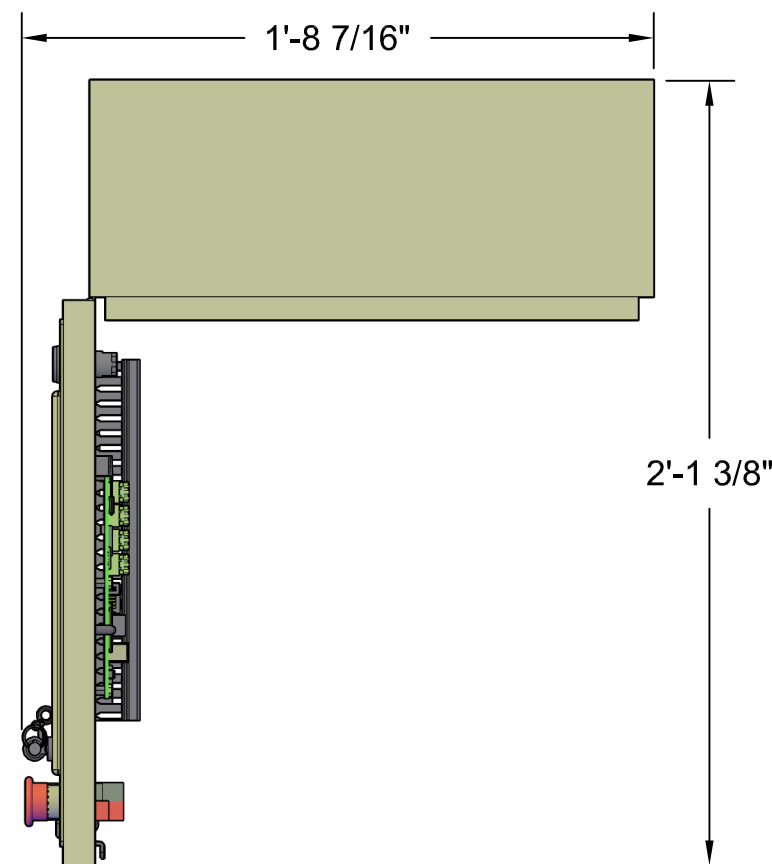

Micro Control System

MCS-MAGNUM Small Box

Front View

Back View

Left Side View

Open 3-D View

Top View

MICRO CONTROL SYSTEMS Inc.	
Date:	01-16-18 Page 1 of 1
Drawn by:	I. Mitchell
Revision :	A
Dwg Name:	MCS-MAGNUM-SB-10IN