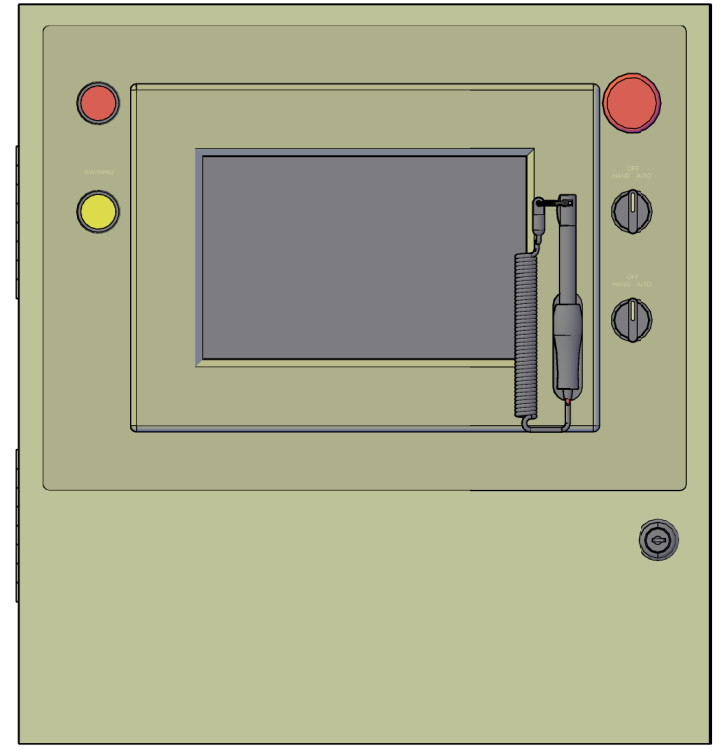

Micro Control System

MCS-MAGNUM Small Box

Front View

Back View

Left Side View

Open 3-D View

Top View

MICRO CONTROL SYSTEMS Inc.	
Date:	01-16-18 Page 1 of 1
Drawn by:	I. Mitchell
Revision :	A
Dwg Name:	MCS-MAGNUM-SB-10IN