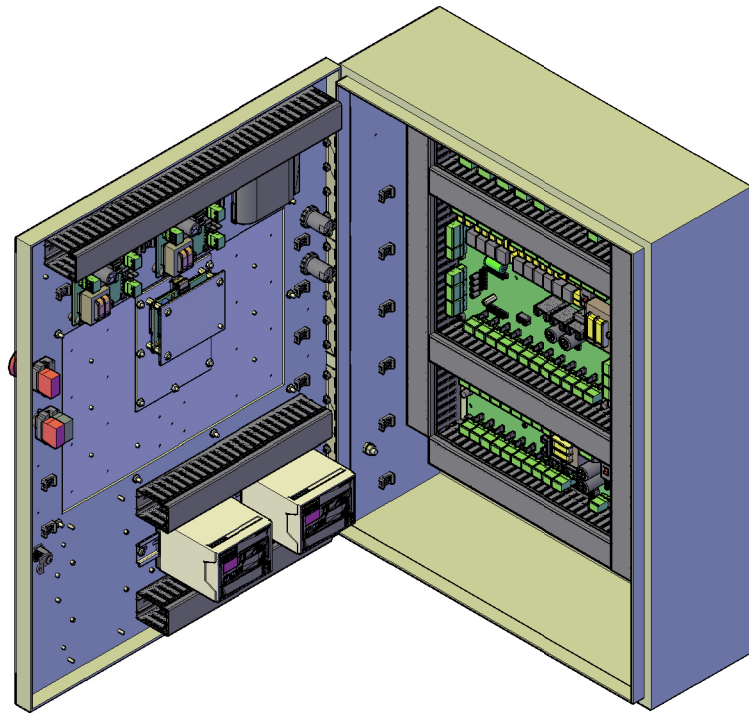

Micro Control System

MCS-MAGNUM Medium Large Box

Front View

Back View

Left Side View

Open 3-D View

Top View

MICRO CONTROL SYSTEMS Inc.	
Date:	01-16-18 Page 1 of 1
Drawn by:	I.Mitchell
Revision :	A
Dwg Name:	MCS-MAGNUM-MLB-KEYPAD