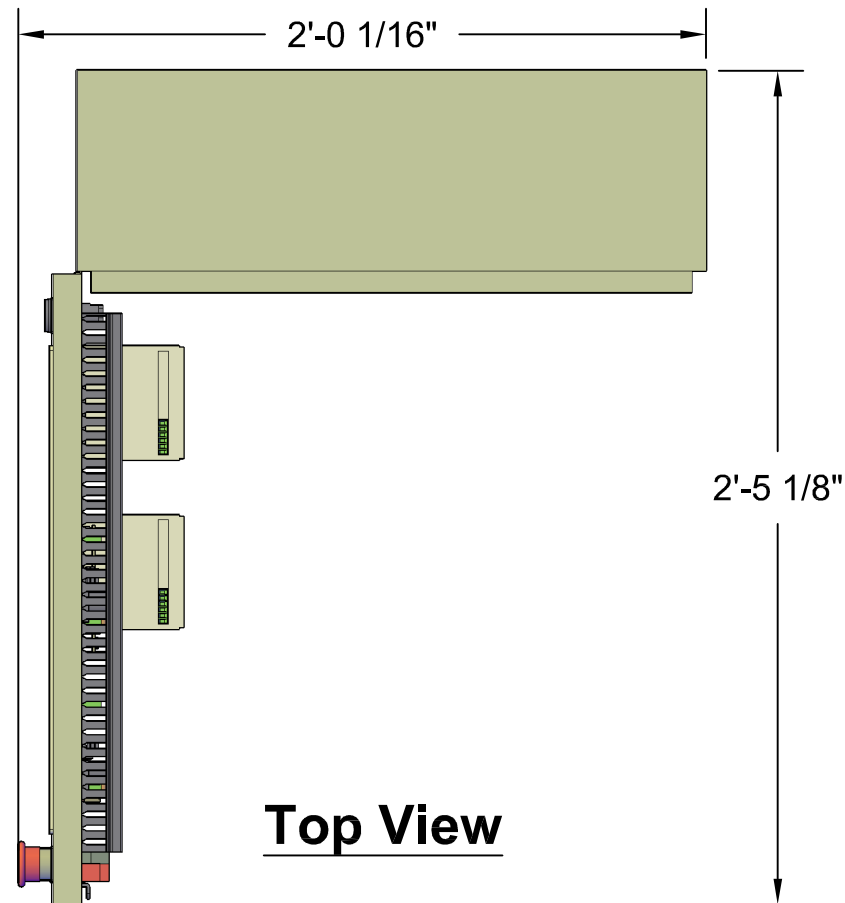

Micro Control System

MCS-MAGNUM Medium Large Box

Front View

Back View

Left Side View

Open 3-D View

Top View

MICRO CONTROL SYSTEMS Inc.	
Date:	01-16-18 Page 1 of 1
Drawn by:	I.Mitchell
Revision :	A
Dwg Name:	MCS-MAGNUM-MLB-KEYPAD