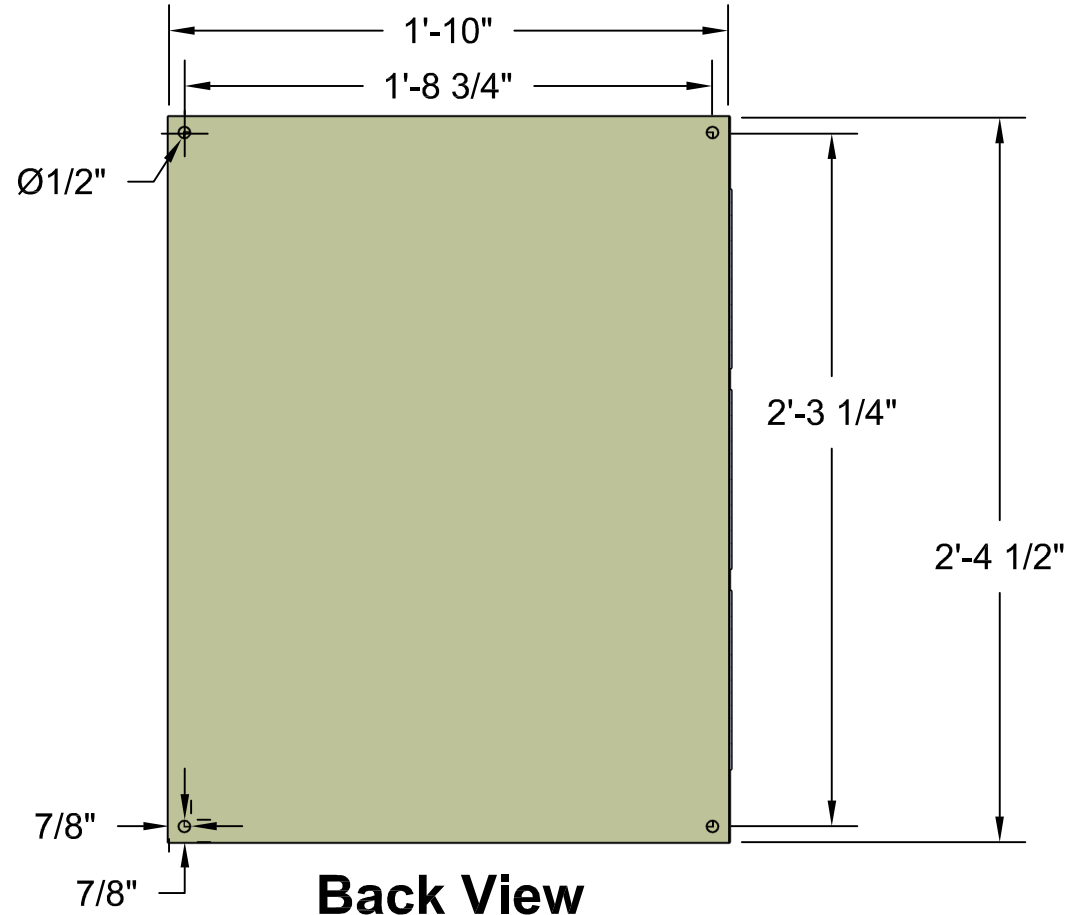

Micro Control System

MCS-MAGNUM Medium Large Box

Front View

Back View

Left Side View

Open 3-D View

Top View

MICRO CONTROL SYSTEMS Inc.	
Date:	01-16-18 Page 1 of 1
Drawn by:	I.Mitchell
Revision :	A
Dwg Name:	MCS-MAGNUM-MLB-KEYPAD