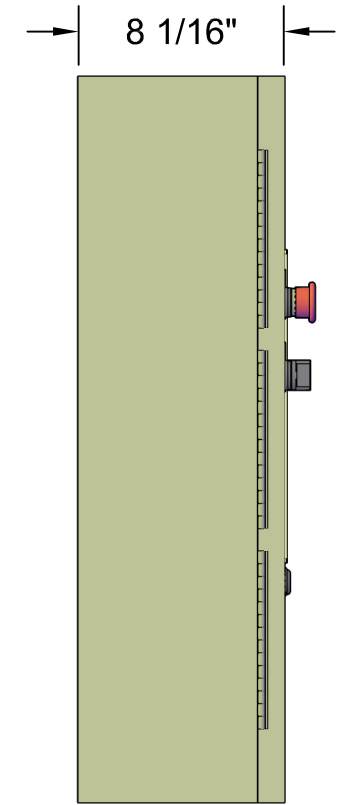

Micro Control System

MCS-MAGNUM Medium Large Box

Front View

Back View

Left Side View

Open 3-D View

Top View

MICRO CONTROL SYSTEMS Inc.	
Date:	01-16-18 Page 1 of 1
Drawn by:	I.Mitchell
Revision :	A
Dwg Name:	MCS-MAGNUM-MLB-KEYPAD