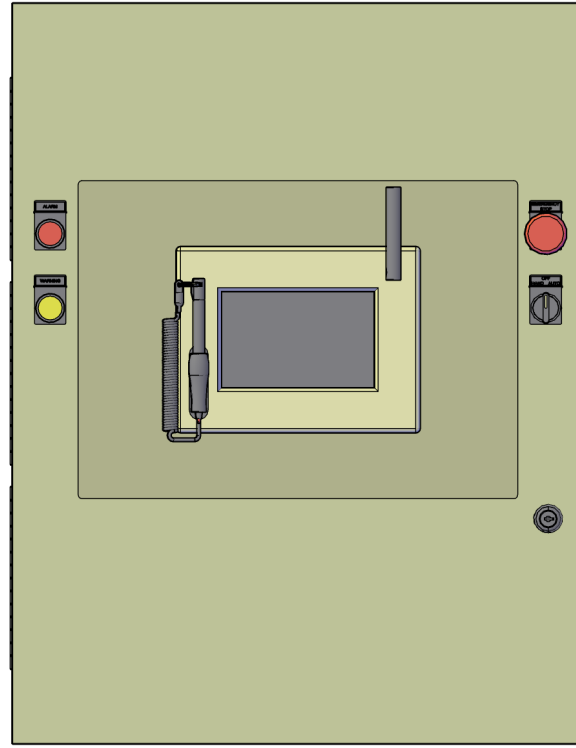

# Micro Control System

## MCS-MAGNUM Medium Large Box

**Front View**

**Back View**

**Left Side View**

**Open 3-D View**

**Top View**

<b>MICRO CONTROL SYSTEMS Inc.</b>	
Date:	01-16-18 Page 1 of 1
Drawn by:	I.Mitchell
Revision :	B
Dwg Name:	MCS-MAGNUM-MLB-7IN