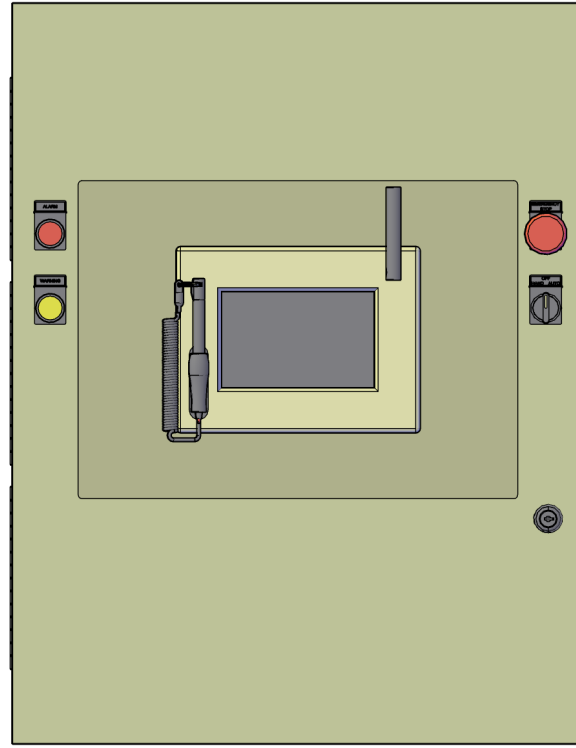

Micro Control System

MCS-MAGNUM Medium Large Box

Front View

Back View

Left Side View

Open 3-D View

Top View

MICRO CONTROL SYSTEMS Inc.	
Date:	01-16-18 Page 1 of 1
Drawn by:	I.Mitchell
Revision :	B
Dwg Name:	MCS-MAGNUM-MLB-7IN