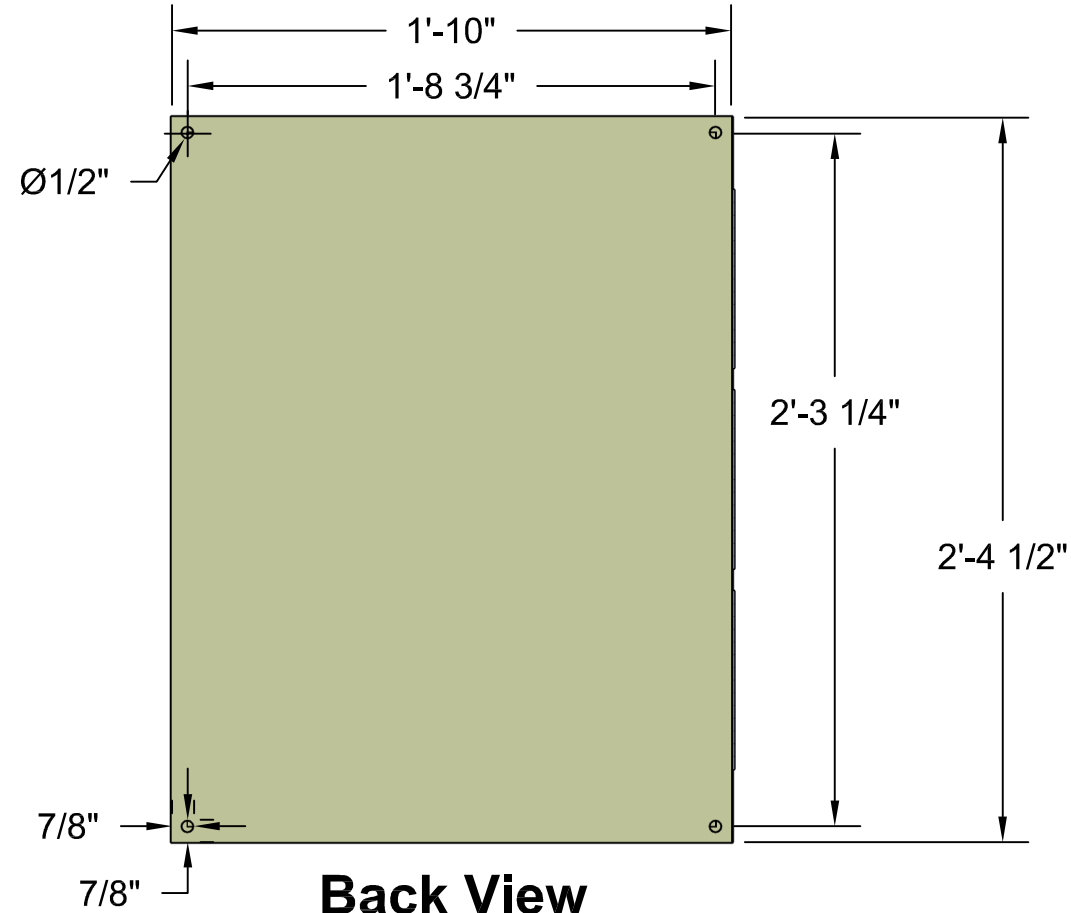

## MCS-MAGNUM Medium Large Box

**Front View**

**Back View**

**Left Side View**

**Open 3-D View**

**Top View**

<b>MICRO CONTROL SYSTEMS Inc.</b>	
Date:	01-16-18 Page 1 of 1
Drawn by:	I.Mitchell
Revision :	B
Dwg Name:	MCS-MAGNUM-MLB-7IN