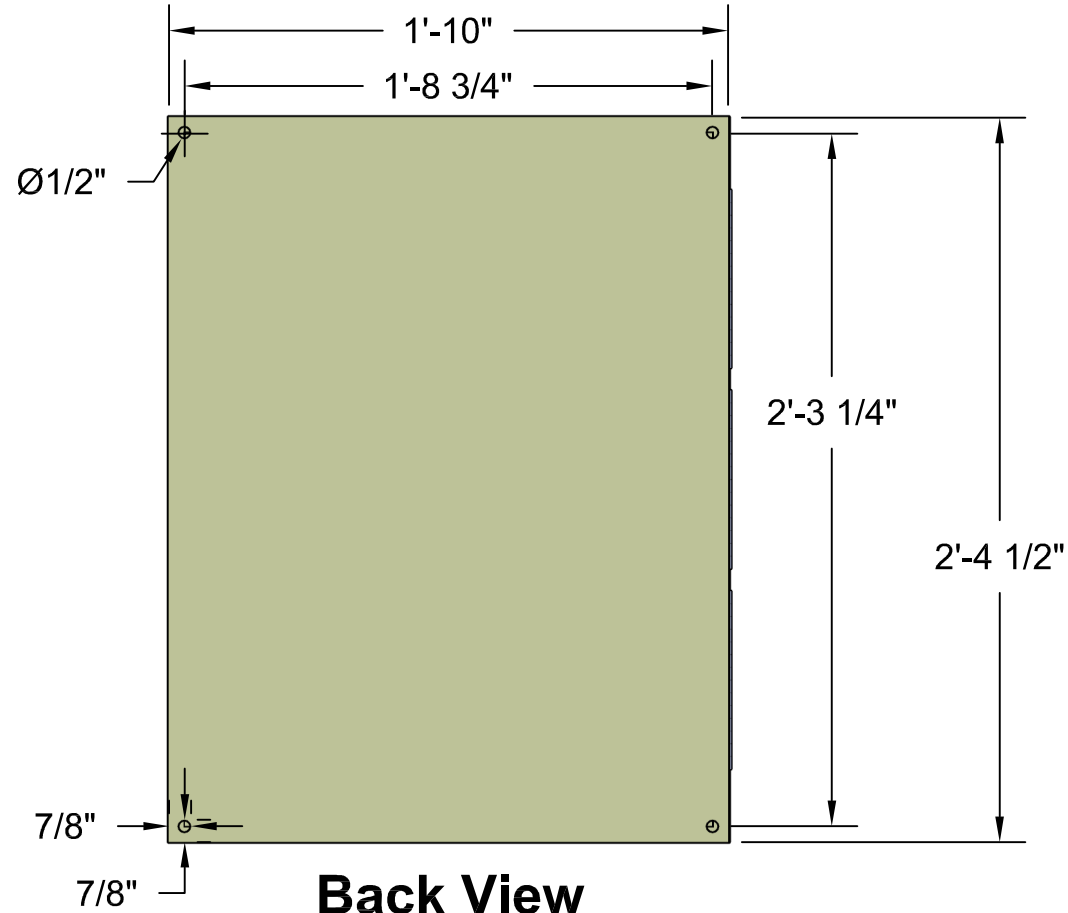

Micro Control System

MCS-MAGNUM Medium Large Box

Front View

Back View

Left Side View

Open 3-D View

Top View

MICRO CONTROL SYSTEMS Inc.	
Date:	01-16-18 Page 1 of 1
Drawn by:	I.Mitchell
Revision :	B
Dwg Name:	MCS-MAGNUM-MLB-7IN