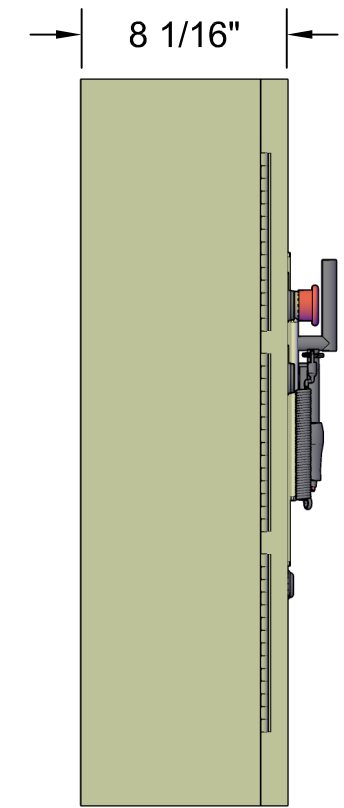

Left Side View