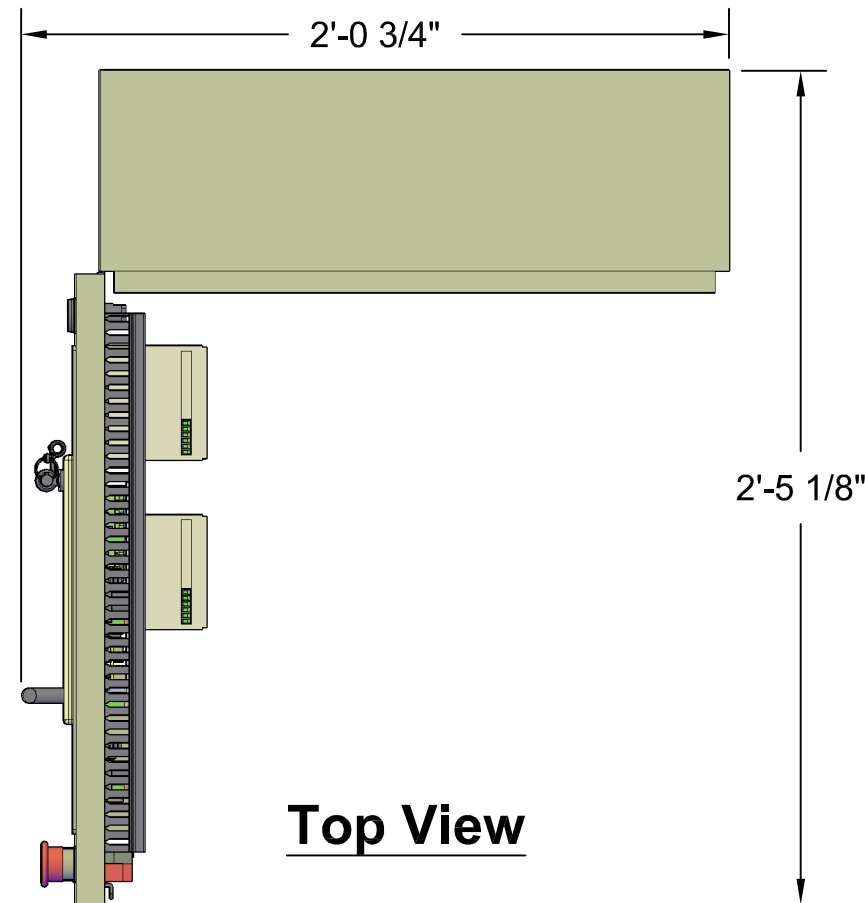

Micro Control System

MCS-MAGNUM Medium Large Box

Front View

Back View

Left Side View

Open 3-D View

Top View

MICRO CONTROL SYSTEMS Inc.	
Date:	01-16-18 Page 1 of 1
Drawn by:	I.Mitchell
Revision :	B
Dwg Name:	MCS-MAGNUM-MLB-7IN