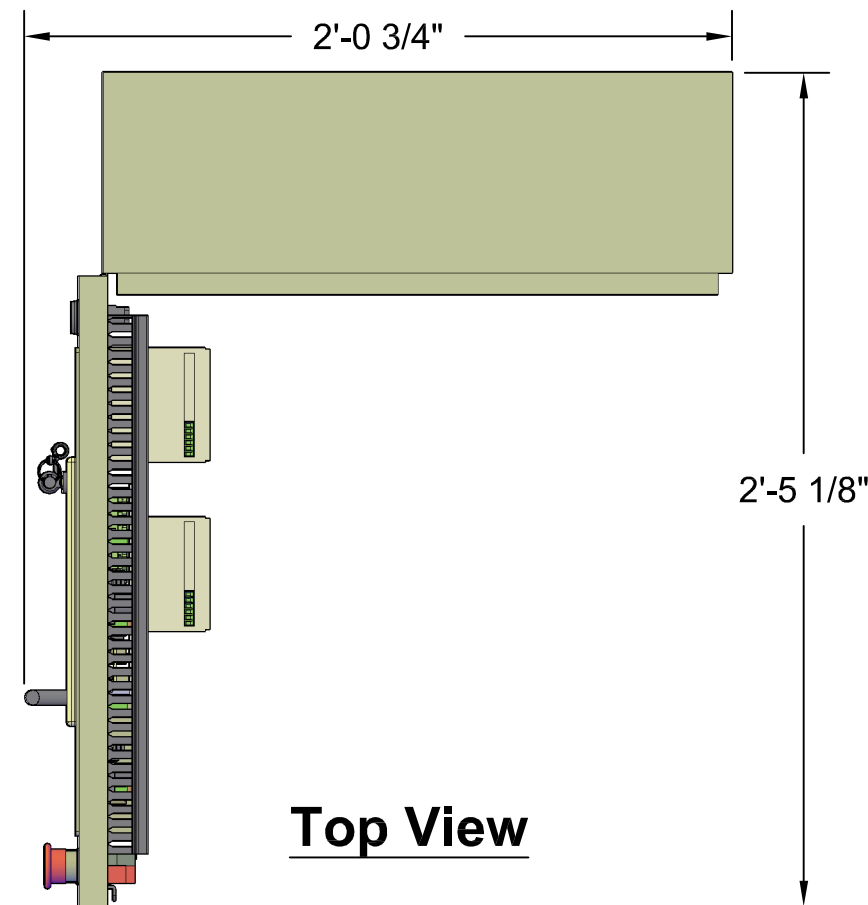

## MCS-MAGNUM Medium Large Box

**Front View**

**Back View**

**Left Side View**

**Open 3-D View**

**Top View**

<b>MICRO CONTROL SYSTEMS Inc.</b>	
Date:	01-16-18 Page 1 of 1
Drawn by:	I.Mitchell
Revision :	B
Dwg Name:	MCS-MAGNUM-MLB-7IN