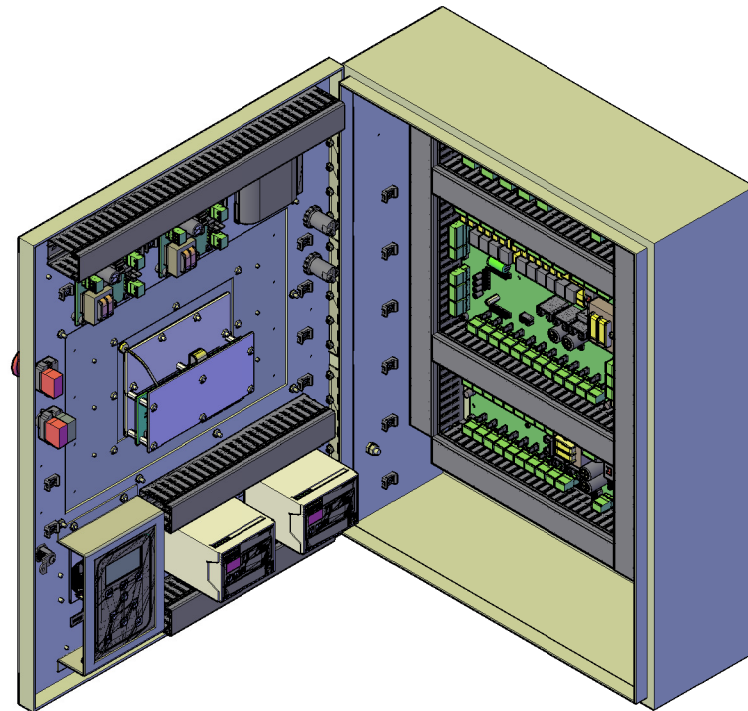

Micro Control System

MCS-MAGNUM Medium Large Box

Front View

Back View

Left Side View

Open 3-D View

Top View

MICRO CONTROL SYSTEMS Inc.	
Date:	01-16-18 Page 1 of 1
Drawn by:	I.Mitchell
Revision :	B
Dwg Name:	MCS-MAGNUM-MLB-7IN