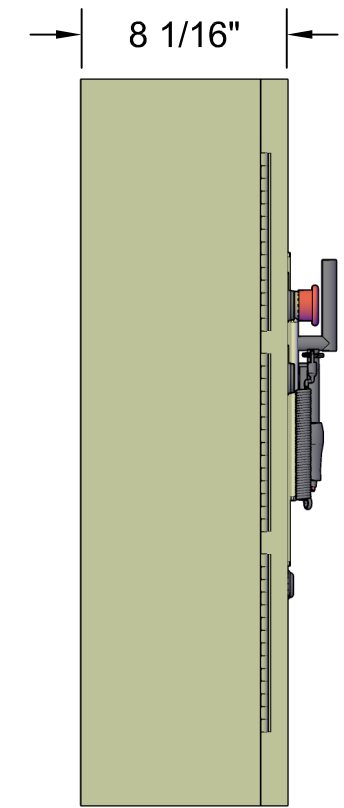

Micro Control System

MCS-MAGNUM Medium Large Box

Front View

Back View

Left Side View

Open 3-D View

Top View

MICRO CONTROL SYSTEMS Inc.	
Date:	01-16-18 Page 1 of 1
Drawn by:	I.Mitchell
Revision :	B
Dwg Name:	MCS-MAGNUM-MLB-7IN