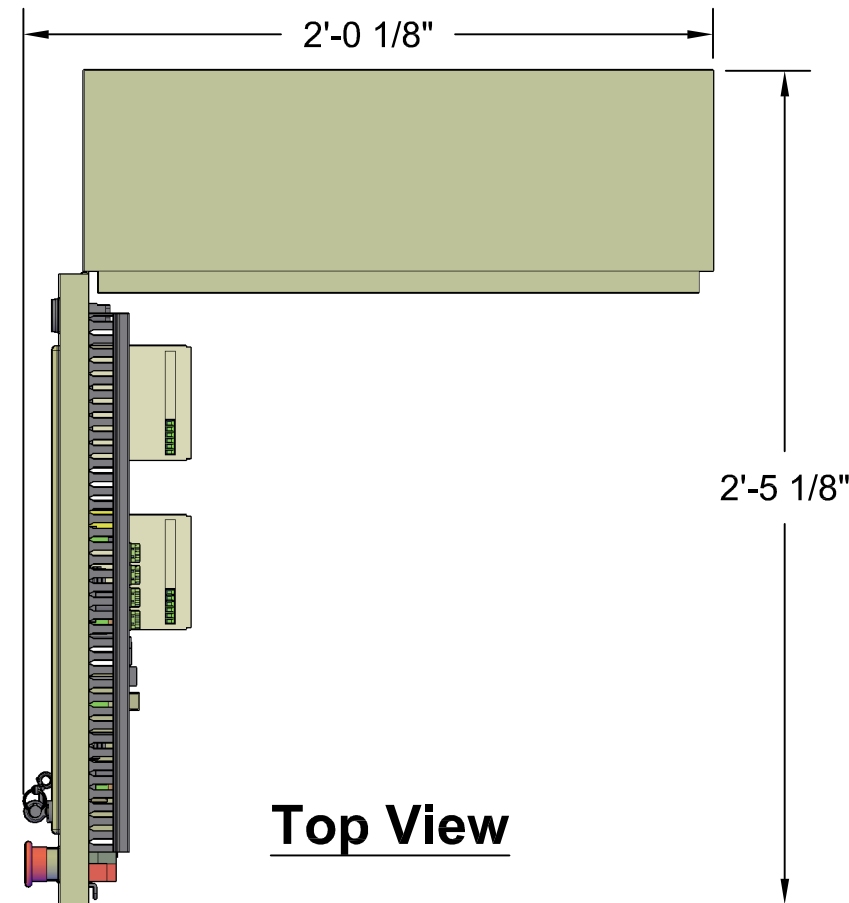

Micro Control System

MCS-MAGNUM Medium Large Box

Front View

Back View

Left Side View

Open 3-D View

Top View

MICRO CONTROL SYSTEMS Inc.	
Date:	01-16-18 Page 1 of 1
Drawn by:	I.Mitchell
Revision :	B
Dwg Name:	MCS-MAGNUM-MLB-15.4IN