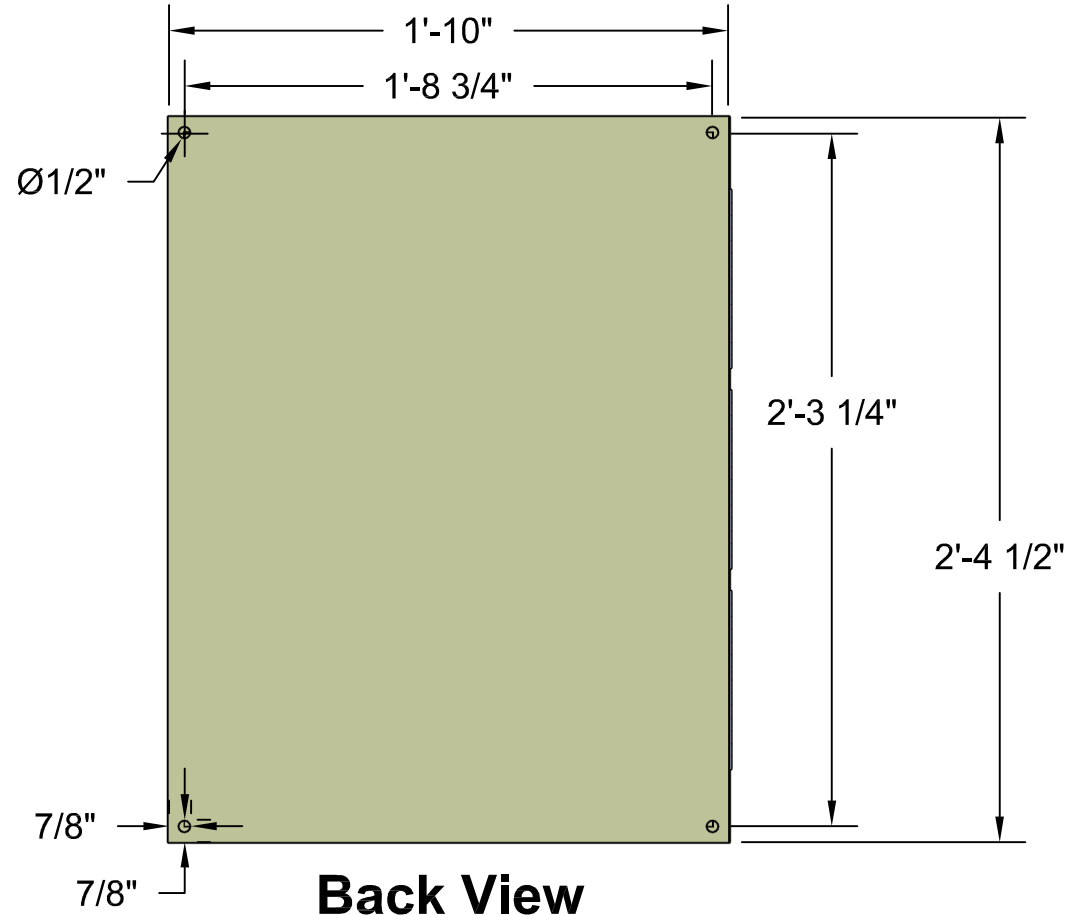

Micro Control System

MCS-MAGNUM Medium Large Box

Front View

Back View

Left Side View

Open 3-D View

Top View

MICRO CONTROL SYSTEMS Inc.	
Date:	01-16-18 Page 1 of 1
Drawn by:	I.Mitchell
Revision :	B
Dwg Name:	MCS-MAGNUM-MLB-15.4IN