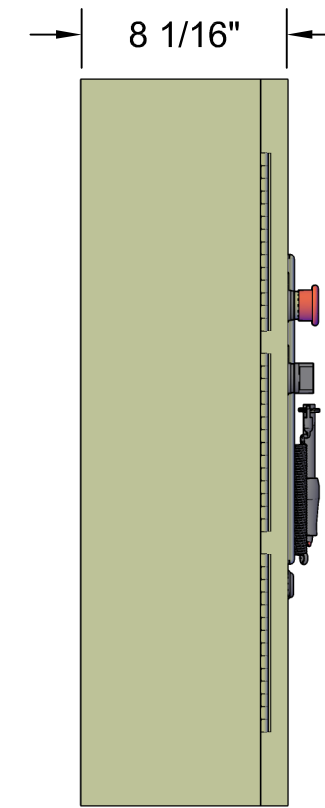

Micro Control System

MCS-MAGNUM Medium Large Box

Front View

Back View

Left Side View

Open 3-D View

Top View

MICRO CONTROL SYSTEMS Inc.	
Date:	01-16-18 Page 1 of 1
Drawn by:	I.Mitchell
Revision :	B
Dwg Name:	MCS-MAGNUM-MLB-15.4IN