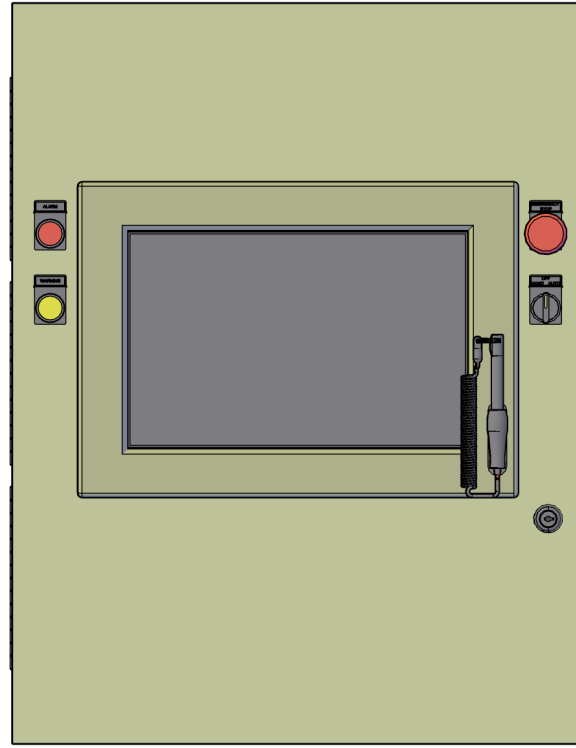

Micro Control System

MCS-MAGNUM Medium Large Box

Front View

Back View

Left Side View

Open 3-D View

Top View

MICRO CONTROL SYSTEMS Inc.	
Date:	01-16-18 Page 1 of 1
Drawn by:	I.Mitchell
Revision :	B
Dwg Name:	MCS-MAGNUM-MLB-15.4IN