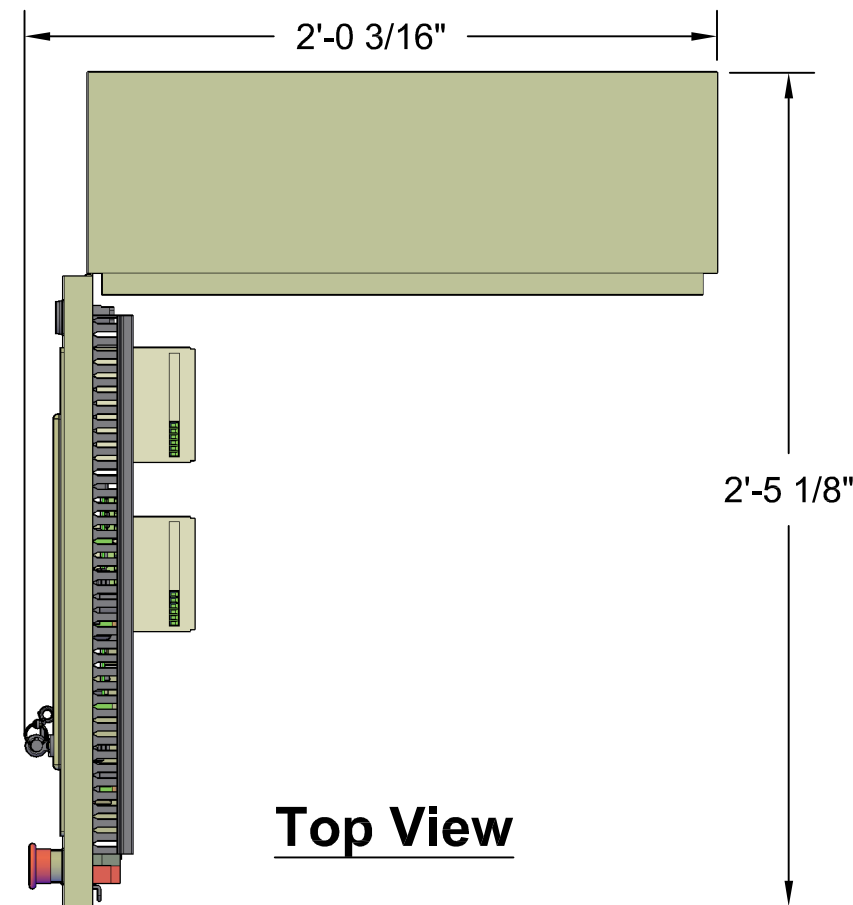

## MCS-MAGNUM Medium Large Box

**Front View**

**Back View**

**Left Side View**

**Open 3-D View**

**Top View**

<b>MICRO CONTROL SYSTEMS Inc.</b>	
Date:	01-16-18 Page 1 of 1
Drawn by:	I.Mitchell
Revision :	B
Dwg Name:	MCS-MAGNUM-MLB-10.1IN