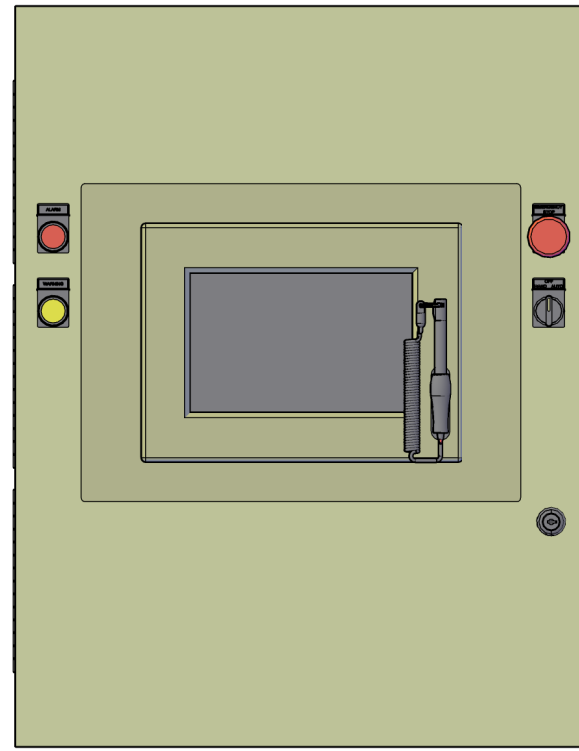

Micro Control System

MCS-MAGNUM Medium Large Box

Front View