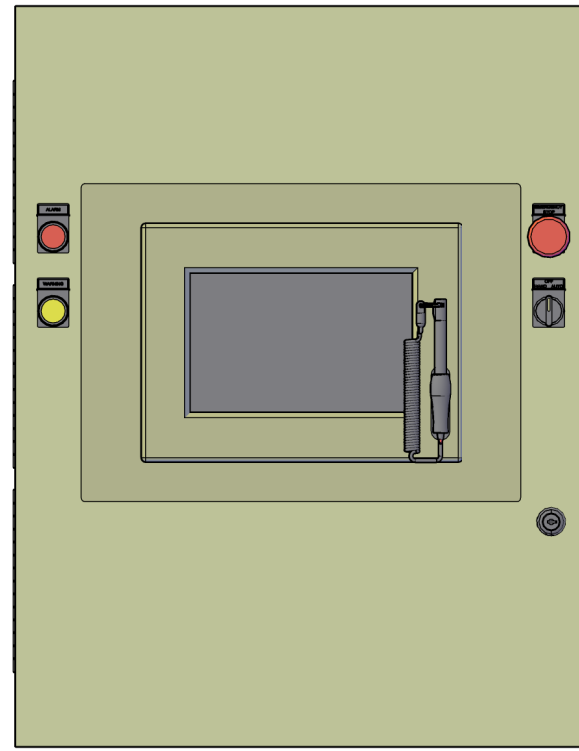

# Micro Control System

## MCS-MAGNUM Medium Large Box

**Front View**

**Back View**

**Left Side View**

**Open 3-D View**

**Top View**

<b>MICRO CONTROL SYSTEMS Inc.</b>	
Date:	01-16-18 Page 1 of 1
Drawn by:	I.Mitchell
Revision :	B
Dwg Name:	MCS-MAGNUM-MLB-10.1IN