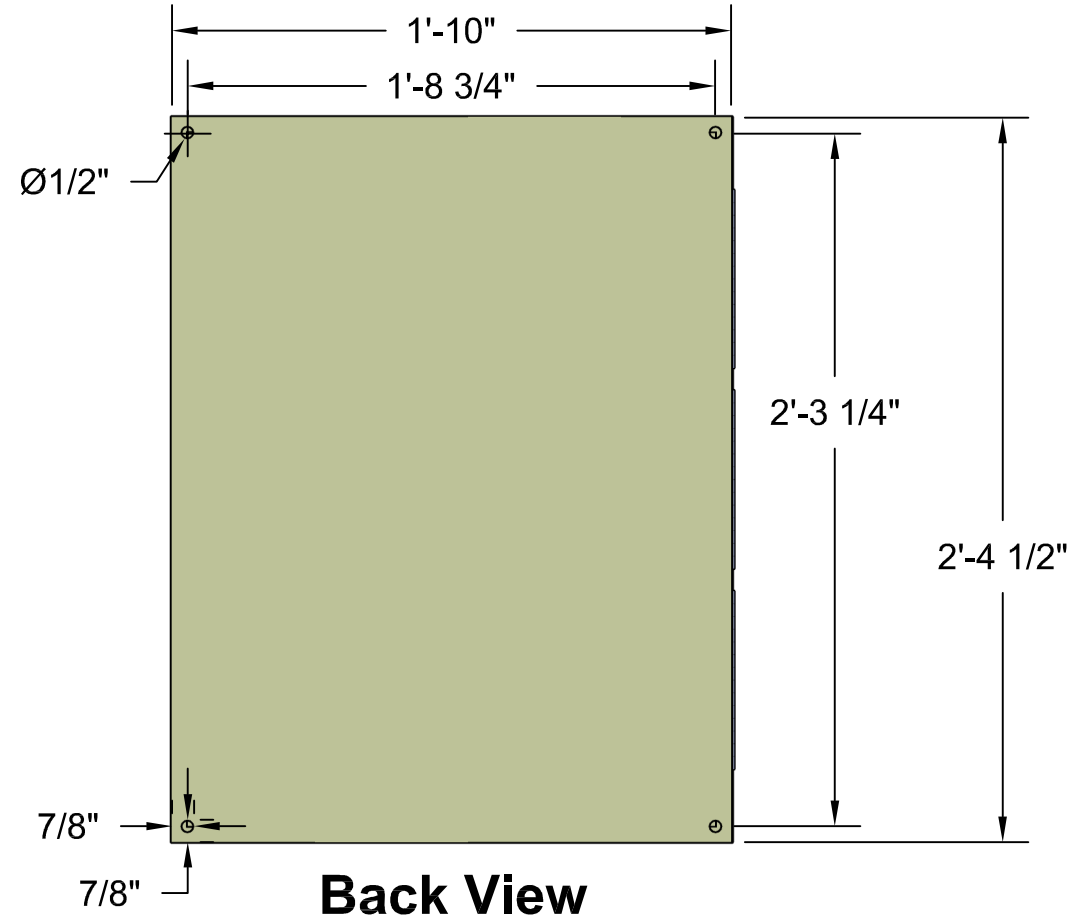

## MCS-MAGNUM Medium Large Box

**Front View**

**Back View**

**Left Side View**

**Open 3-D View**

**Top View**

<b>MICRO CONTROL SYSTEMS Inc.</b>	
Date:	01-16-18 Page 1 of 1
Drawn by:	I.Mitchell
Revision :	B
Dwg Name:	MCS-MAGNUM-MLB-10.1IN