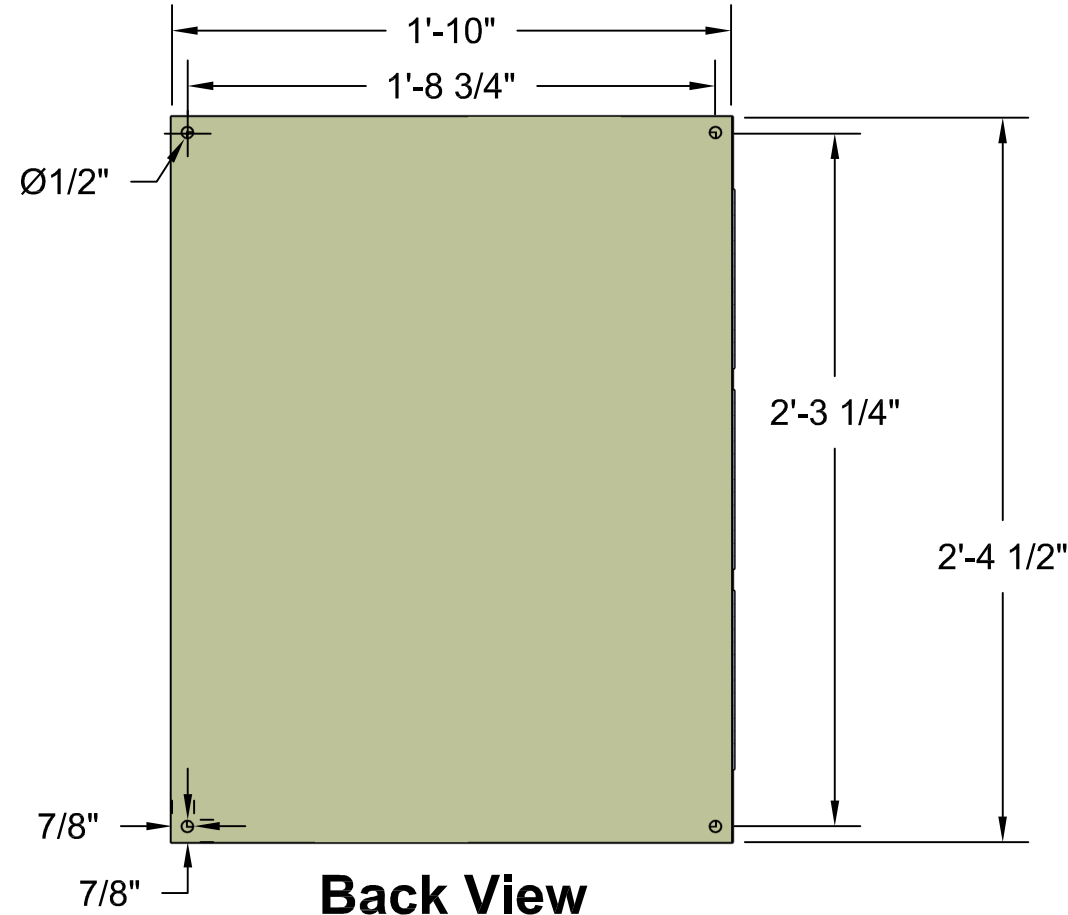

Micro Control System

MCS-MAGNUM Medium Large Box

Front View

Back View

Left Side View

Open 3-D View

Top View

MICRO CONTROL SYSTEMS Inc.	
Date:	01-16-18 Page 1 of 1
Drawn by:	I.Mitchell
Revision :	B
Dwg Name:	MCS-MAGNUM-MLB-10.1IN