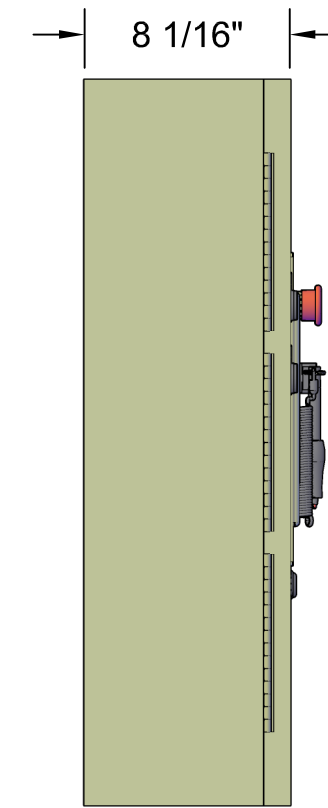

## MCS-MAGNUM Medium Large Box

**Front View**

**Back View**

**Left Side View**

**Open 3-D View**

**Top View**

<b>MICRO CONTROL SYSTEMS Inc.</b>	
Date:	01-16-18 Page 1 of 1
Drawn by:	I.Mitchell
Revision :	B
Dwg Name:	MCS-MAGNUM-MLB-10.1IN