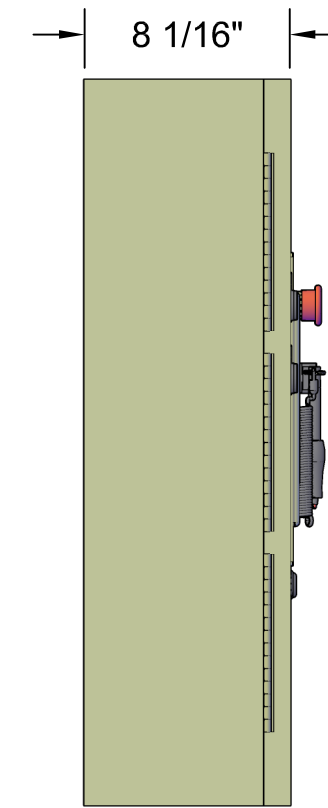

Left Side View