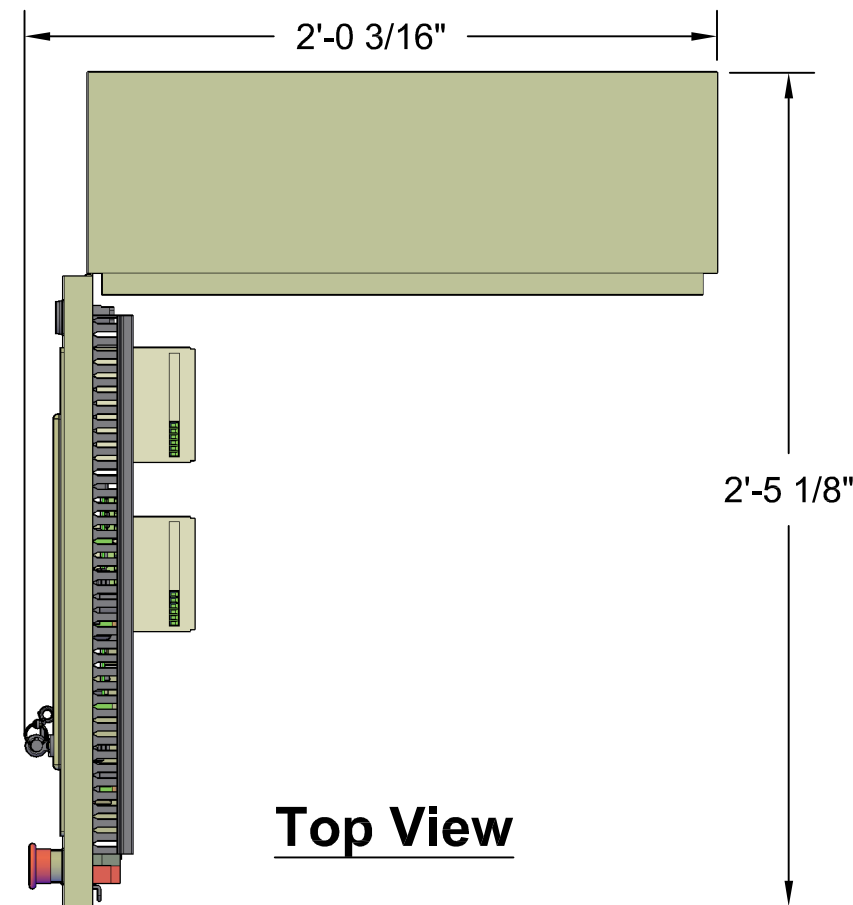

Top View

MICRO CONTROL SYSTEMS Inc.	
Date:	01-16-18 Page 1 of 1
Drawn by:	I.Mitchell
Revision :	B
Dwg Name:	MCS-MAGNUM-MLB-10.1IN