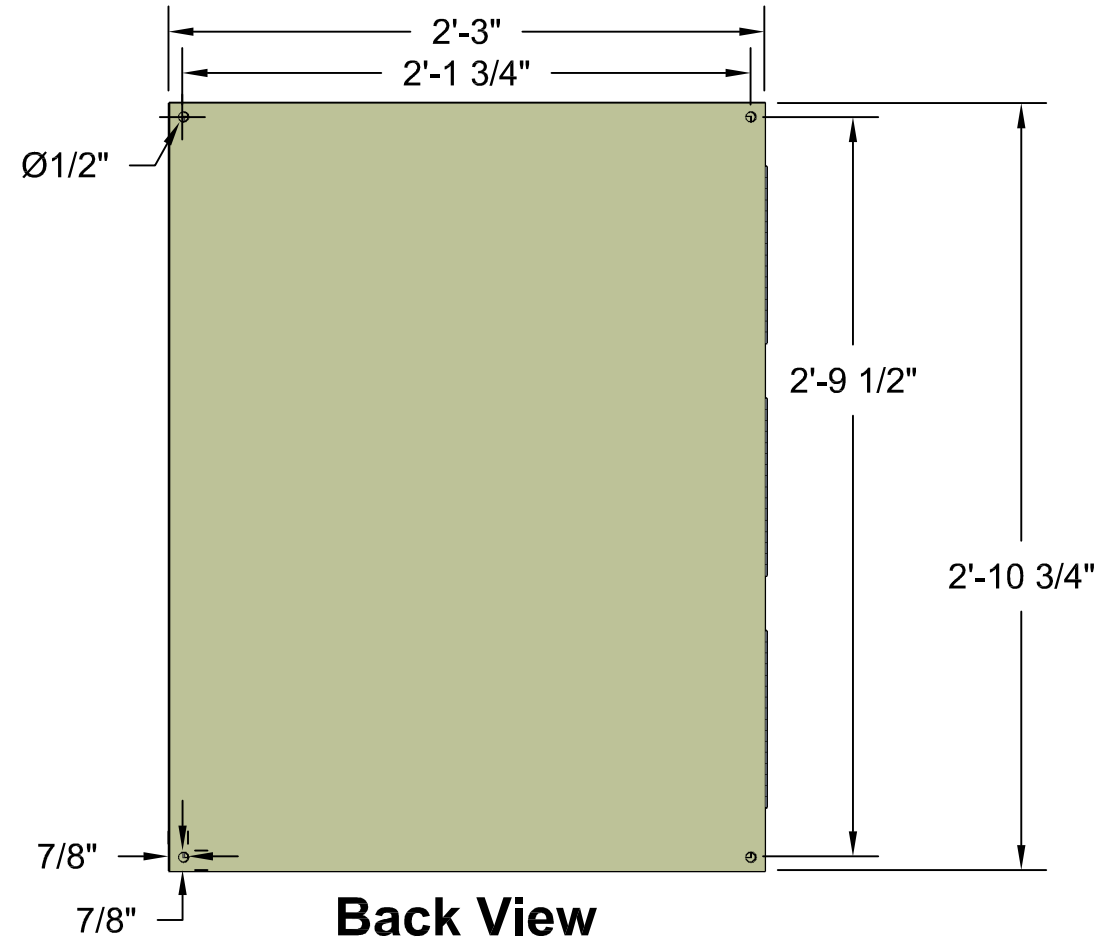

Micro Control System

MCS-MAGNUM Large Box

Front View

Back View

Left Side View

Open 3-D View

Top View

MICRO CONTROL SYSTEMS Inc.	
Date:	01-18-18 Page 1 of 1
Drawn by:	I.Mitchell
Revision :	A
Dwg Name:	MCS-MAGNUM-LB-KEYPAD