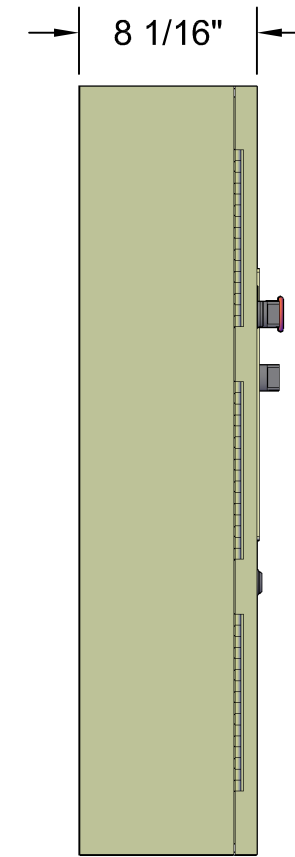

Micro Control System

MCS-MAGNUM Large Box

Front View

Back View

Left Side View

Open 3-D View

Top View

MICRO CONTROL SYSTEMS Inc.	
Date:	01-18-18 Page 1 of 1
Drawn by:	I.Mitchell
Revision :	A
Dwg Name:	MCS-MAGNUM-LB-KEYPAD