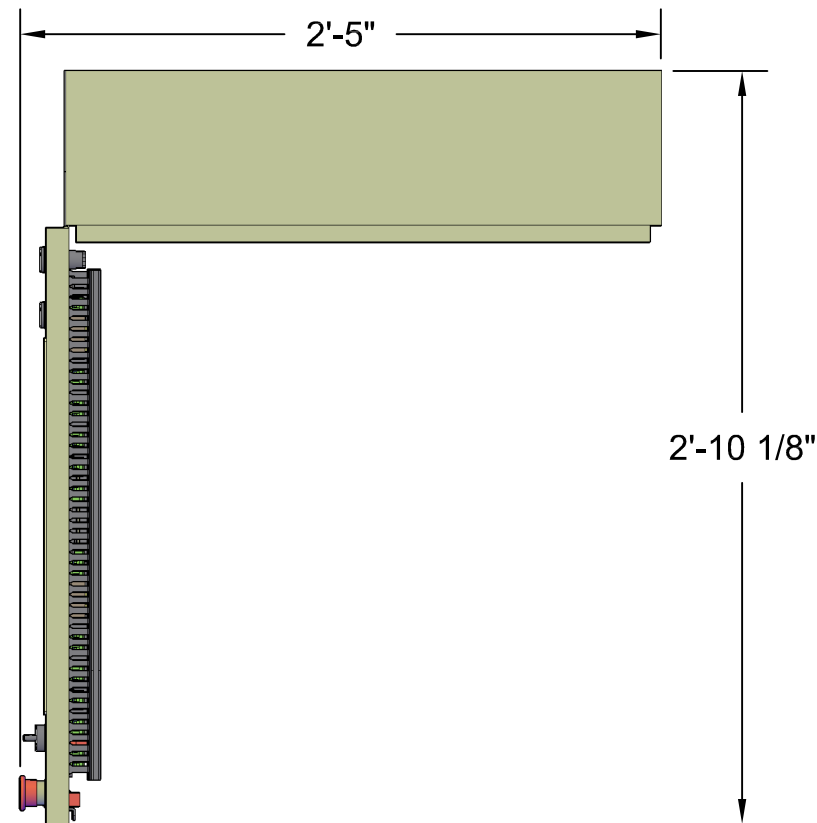

Micro Control System

MCS-MAGNUM Large Box

Front View

Back View

Left Side View

Open 3-D View

Top View

MICRO CONTROL SYSTEMS Inc.	
Date:	01-18-18 Page 1 of 1
Drawn by:	I.Mitchell
Revision :	A
Dwg Name:	MCS-MAGNUM-LB-KEYPAD