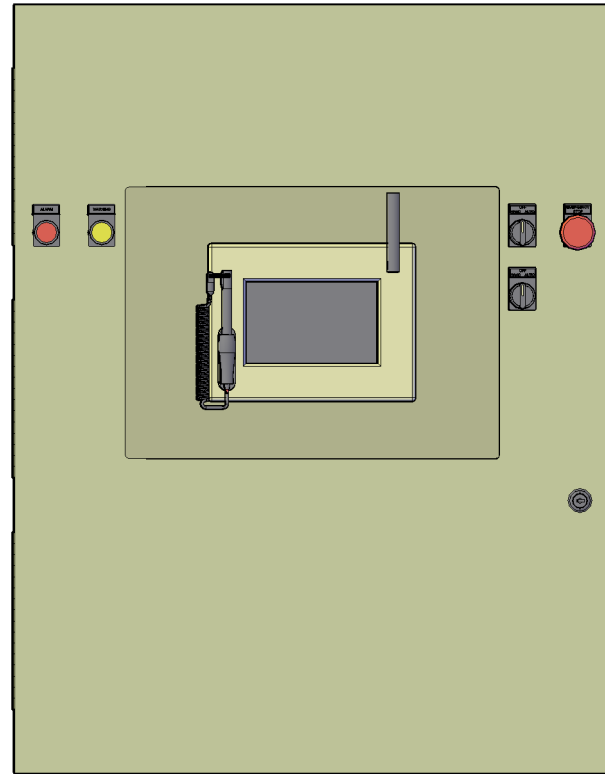

Micro Control System

MCS-MAGNUM Large Box

Front View

Back View

Left Side View

Open 3-D View

Top View

MICRO CONTROL SYSTEMS Inc.	
Date:	01-19-18 Page 1 of 1
Drawn by:	I.Mitchell
Revision :	A
Dwg Name:	MCS-MAGNUM-LB-7IN