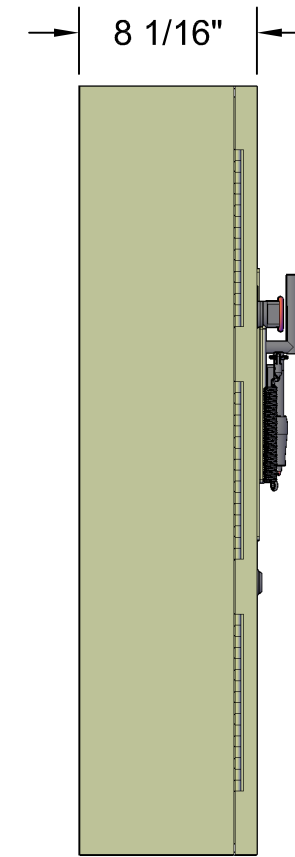

Micro Control System

MCS-MAGNUM Large Box

Front View

Back View

Left Side View

Open 3-D View

Top View

MICRO CONTROL SYSTEMS Inc.	
Date:	01-19-18 Page 1 of 1
Drawn by:	I.Mitchell
Revision :	A
Dwg Name:	MCS-MAGNUM-LB-7IN