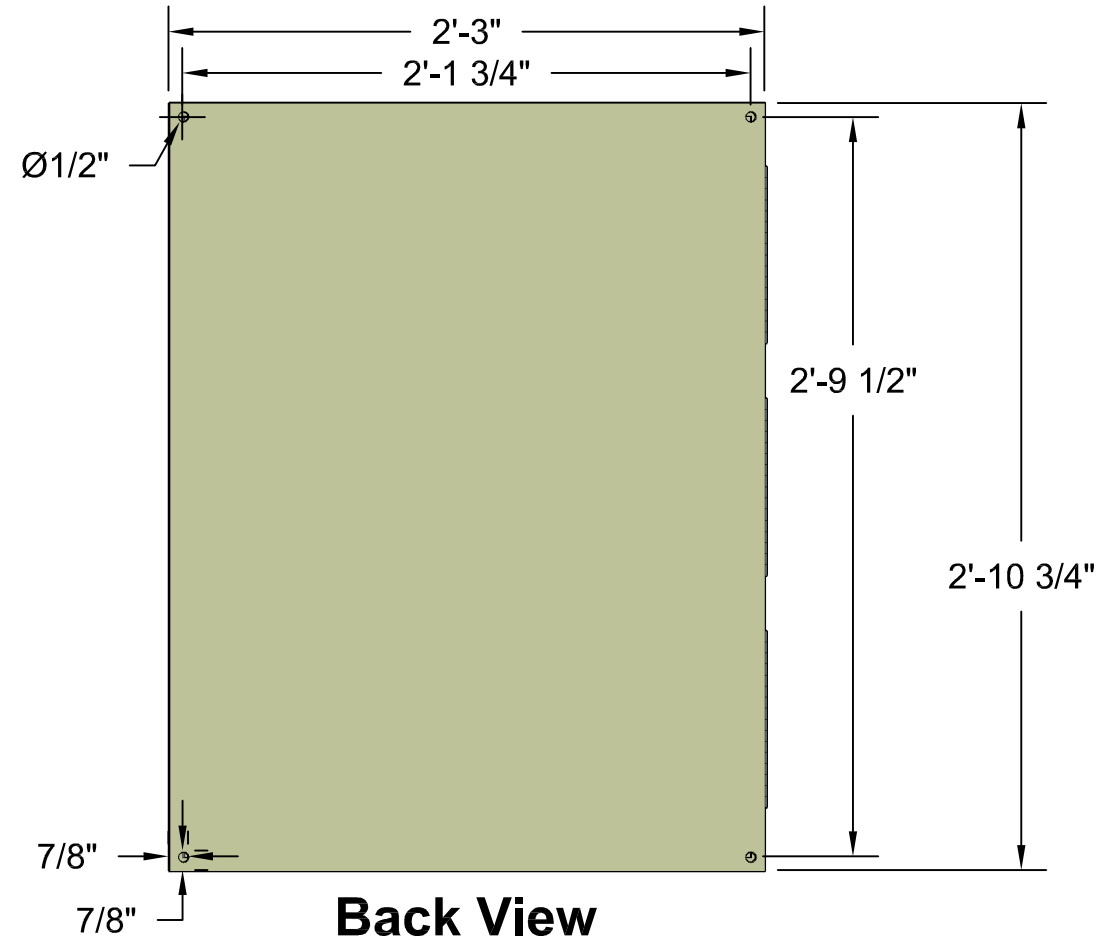

Micro Control System

MCS-MAGNUM Large Box

Front View

Back View

Left Side View

Open 3-D View

Top View

MICRO CONTROL SYSTEMS Inc.	
Date:	01-19-18 Page 1 of 1
Drawn by:	I.Mitchell
Revision :	A
Dwg Name:	MCS-MAGNUM-LB-7IN