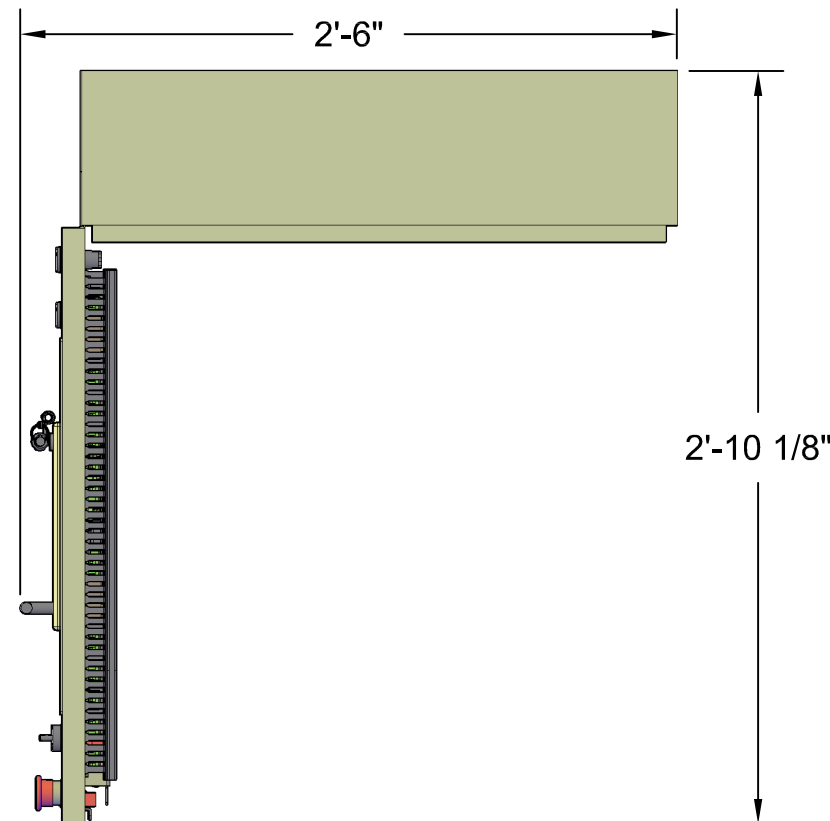

Micro Control System

MCS-MAGNUM Large Box

Front View

Back View

Left Side View

Open 3-D View

Top View

MICRO CONTROL SYSTEMS Inc.	
Date:	01-19-18 Page 1 of 1
Drawn by:	I.Mitchell
Revision :	A
Dwg Name:	MCS-MAGNUM-LB-7IN