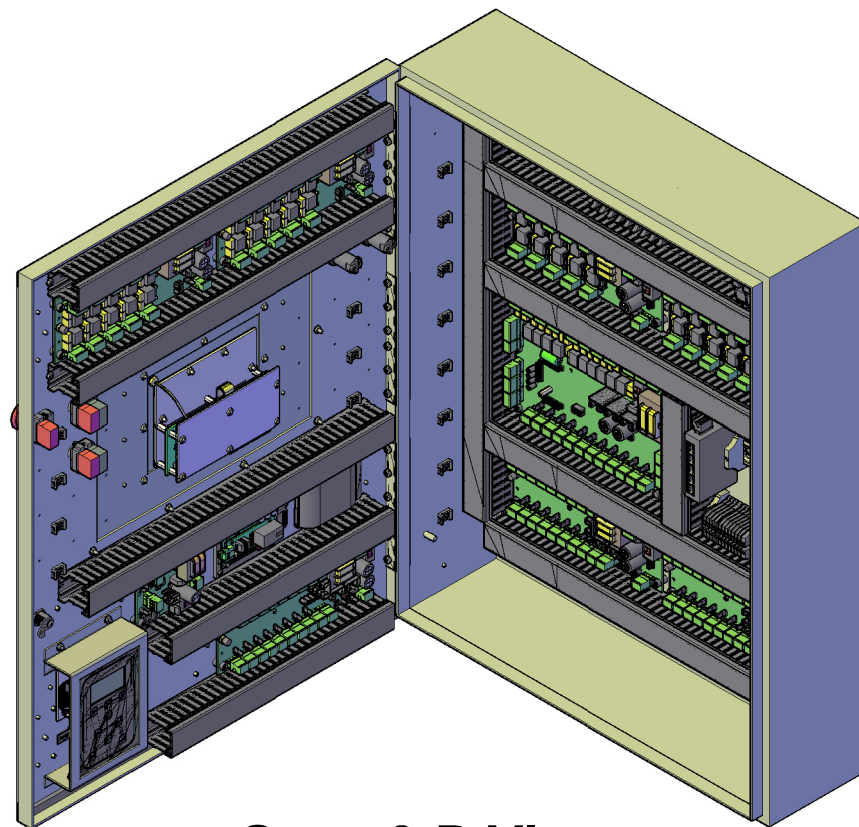

Micro Control System

MCS-MAGNUM Large Box

Front View

Back View

Left Side View

Open 3-D View

Top View

MICRO CONTROL SYSTEMS Inc.	
Date:	01-19-18 Page 1 of 1
Drawn by:	I.Mitchell
Revision :	A
Dwg Name:	MCS-MAGNUM-LB-7IN