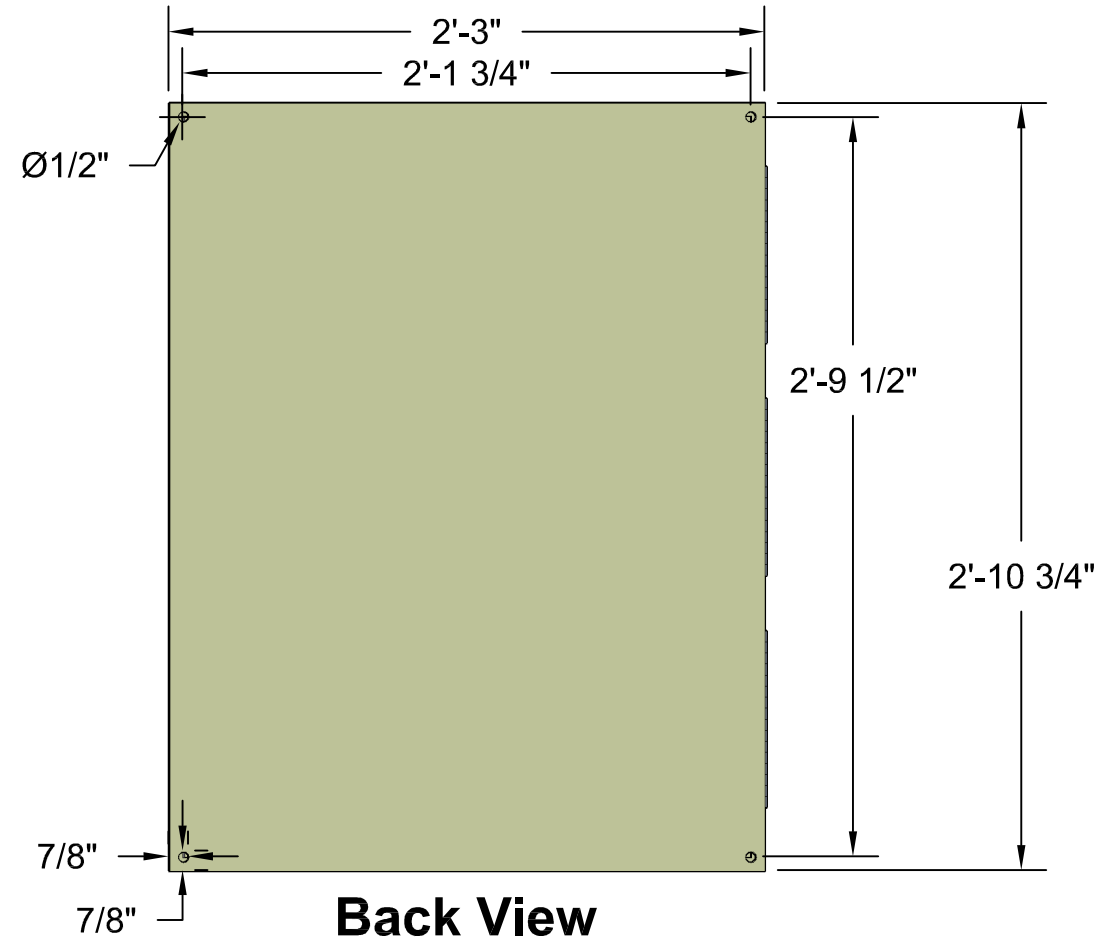

## MCS-MAGNUM Large Box

**Front View**

**Back View**

**Left Side View**

**Open 3-D View**

**Top View**

MICRO CONTROL SYSTEMS Inc.	
Date:	01-18-18 Page 1 of 1
Drawn by:	I.Mitchell
Revision :	E
Dwg Name:	MCS-MAGNUM-LB-15.4IN