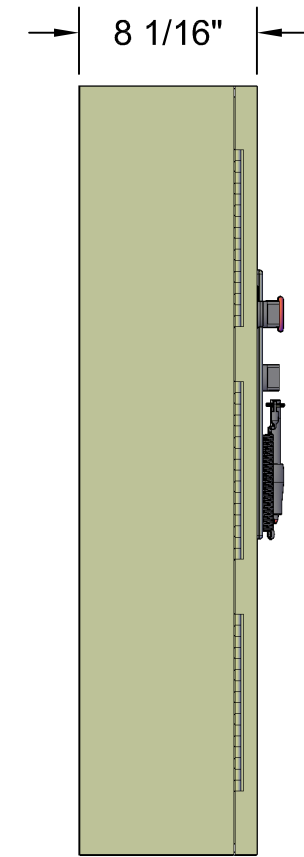

## MCS-MAGNUM Large Box

**Front View**

**Back View**

**Left Side View**

**Open 3-D View**

**Top View**

MICRO CONTROL SYSTEMS Inc.	
Date:	01-18-18 Page 1 of 1
Drawn by:	I.Mitchell
Revision :	E
Dwg Name:	MCS-MAGNUM-LB-15.4IN