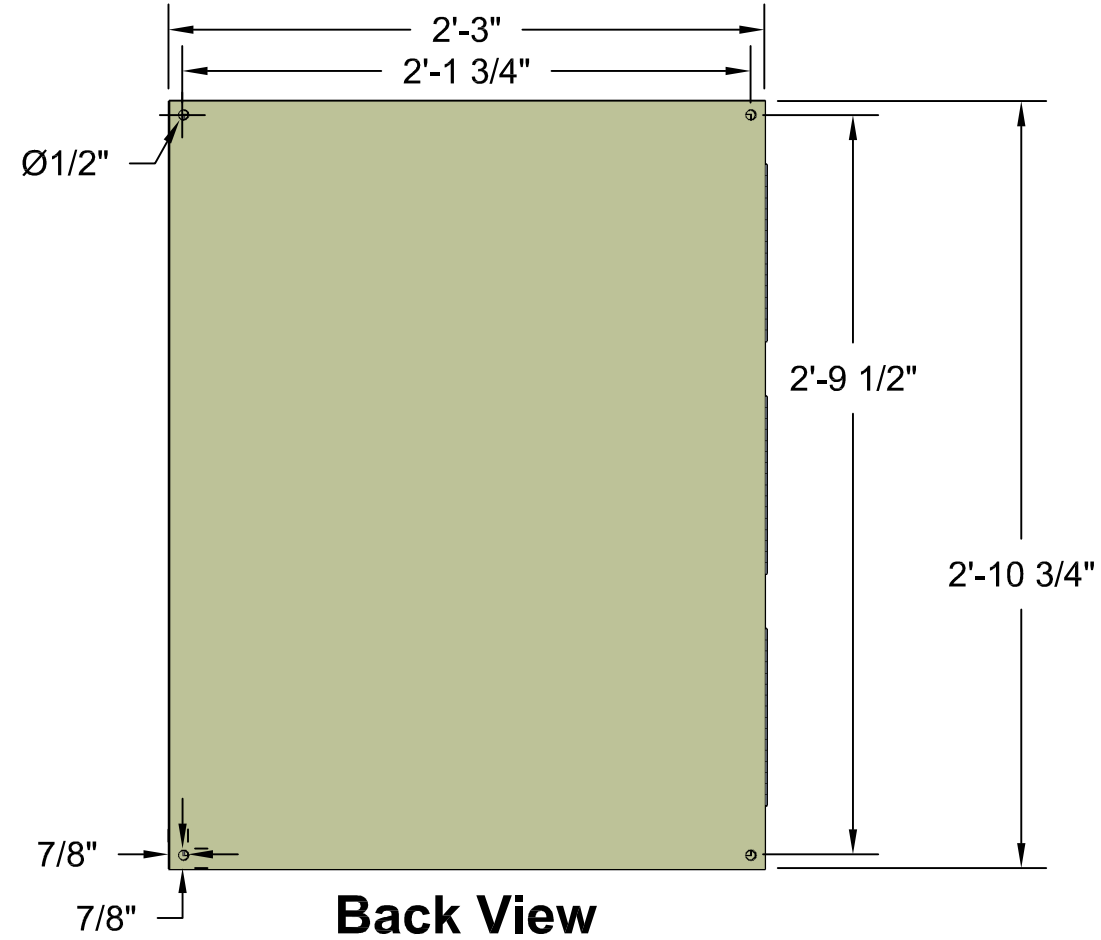

## MCS-MAGNUM Large Box

**Front View**

**Back View**

**Left Side View**

**Open 3-D View**

**Top View**

MICRO CONTROL SYSTEMS Inc.	
Date:	01-18-18 Page 1 of 1
Drawn by:	I.Mitchell
Revision :	E
Dwg Name:	MCS-MAGNUM-LB-15.4IN