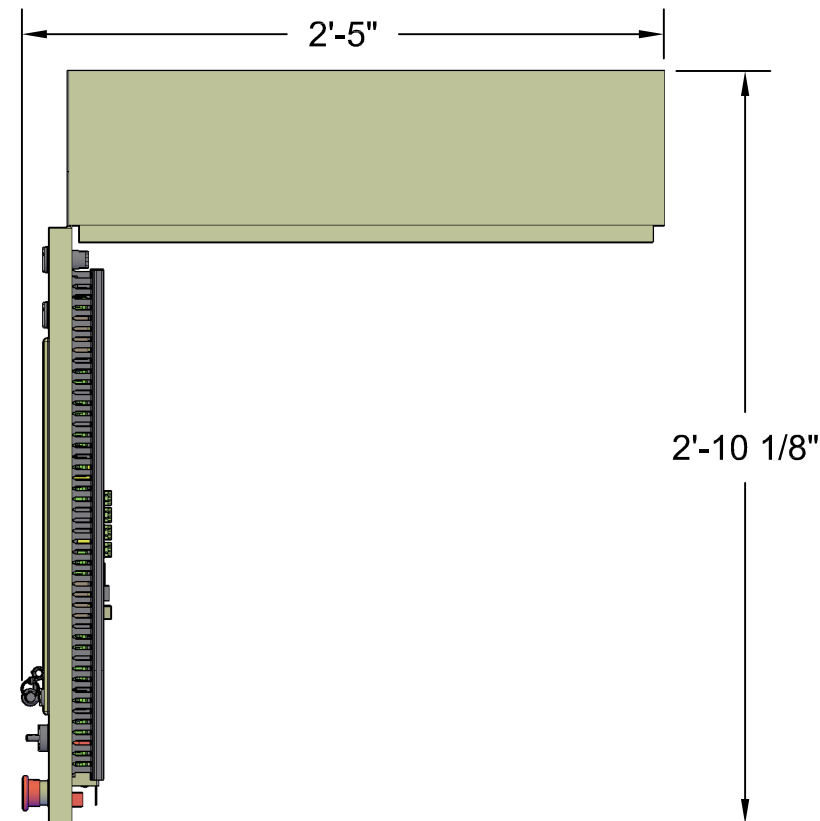

## MCS-MAGNUM Large Box

**Front View**

**Back View**

**Left Side View**

**Open 3-D View**

**Top View**

MICRO CONTROL SYSTEMS Inc.	
Date:	01-18-18 Page 1 of 1
Drawn by:	I.Mitchell
Revision :	E
Dwg Name:	MCS-MAGNUM-LB-15.4IN