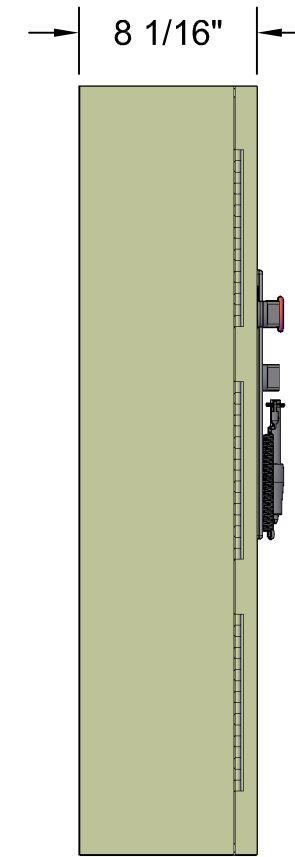

## MCS-MAGNUM Large Box

**Front View**

**Back View**

**Left Side View**

**Open 3-D View**

**Top View**

MICRO CONTROL SYSTEMS Inc.	
Date:	01-18-18 Page 1 of 1
Drawn by:	I.Mitchell
Revision :	E
Dwg Name:	MCS-MAGNUM-LB-15.4IN