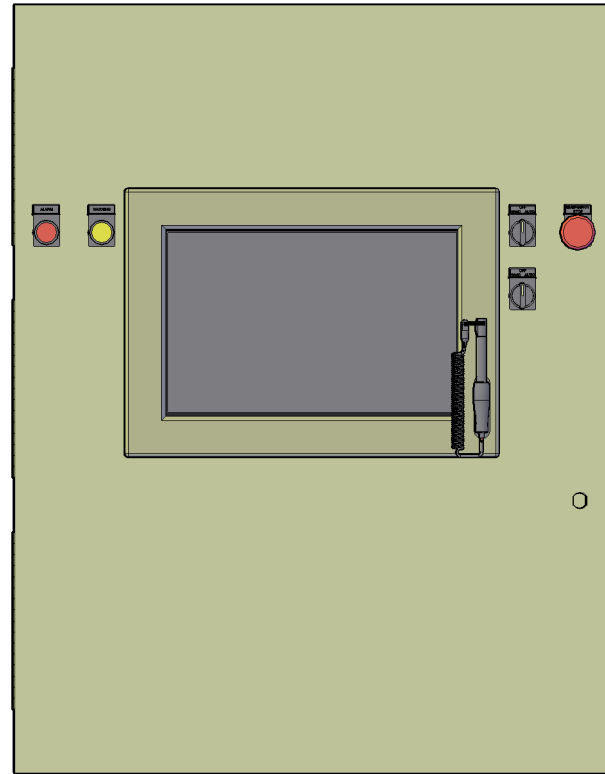

# Micro Control System

## MCS-MAGNUM Large Box

**Front View**

**Back View**

**Left Side View**

**Open 3-D View**

**Top View**

MICRO CONTROL SYSTEMS Inc.	
Date:	01-18-18 Page 1 of 1
Drawn by:	I.Mitchell
Revision :	E
Dwg Name:	MCS-MAGNUM-LB-15.4IN