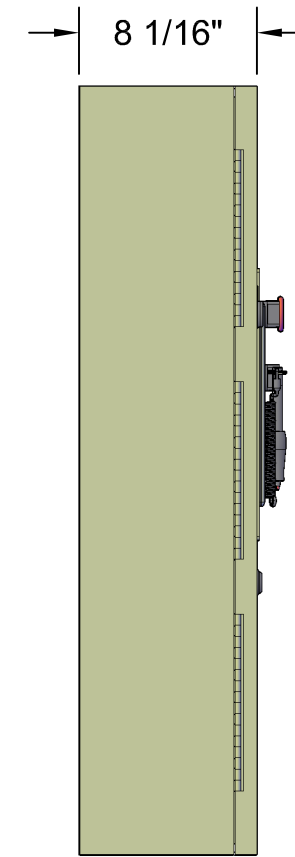

## MCS-MAGNUM Large Box

**Front View**

**Back View**

**Left Side View**

**Open 3-D View**

**Top View**

| MICRO CONTROL SYSTEMS Inc. |                      |
|----------------------------|----------------------|
| Date:                      | 01-19-18 Page 1 of 1 |
| Drawn by:                  | I.Mitchell           |
| Revision :                 | A                    |
| Dwg Name:                  | MCS-MAGNUM-LB-10.1IN |