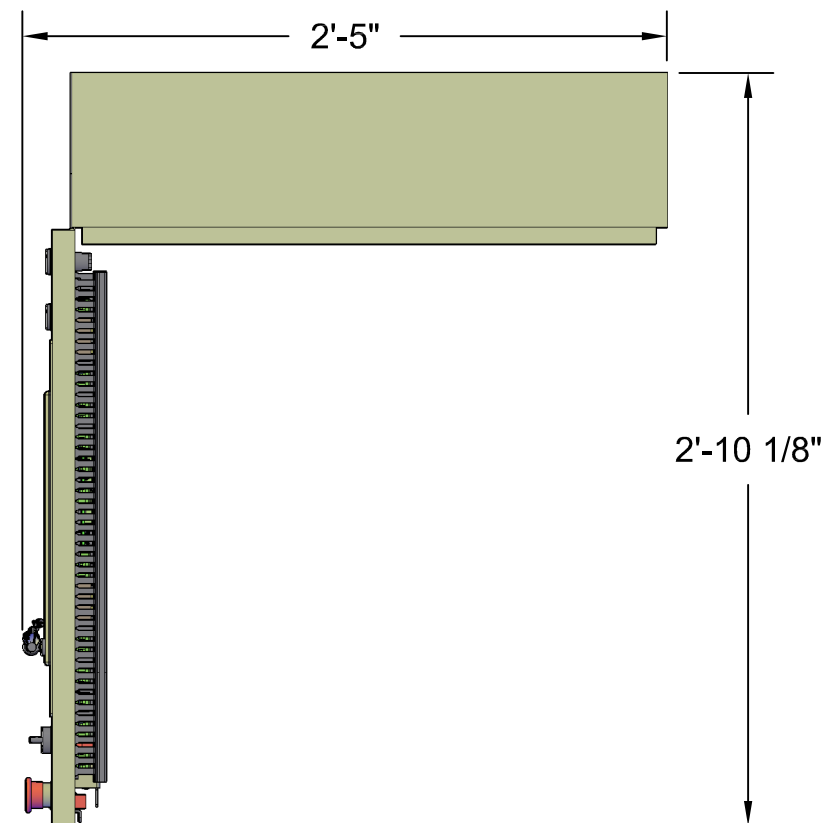

## MCS-MAGNUM Large Box

**Front View**

**Back View**

**Left Side View**

**Open 3-D View**

**Top View**

| MICRO CONTROL SYSTEMS Inc. |                      |
|----------------------------|----------------------|
| Date:                      | 01-19-18 Page 1 of 1 |
| Drawn by:                  | I.Mitchell           |
| Revision :                 | A                    |
| Dwg Name:                  | MCS-MAGNUM-LB-10.1IN |