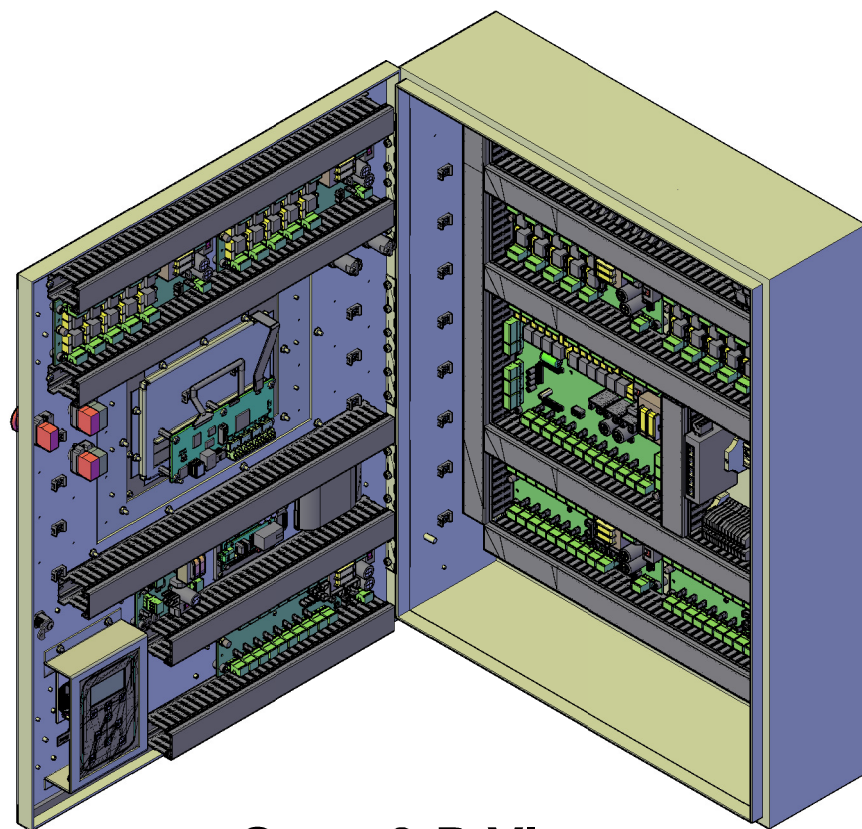

## MCS-MAGNUM Large Box

**Front View**

**Back View**

**Left Side View**

**Open 3-D View**

**Top View**

| MICRO CONTROL SYSTEMS Inc. |                      |
|----------------------------|----------------------|
| Date:                      | 01-19-18 Page 1 of 1 |
| Drawn by:                  | I.Mitchell           |
| Revision :                 | A                    |
| Dwg Name:                  | MCS-MAGNUM-LB-10.1IN |