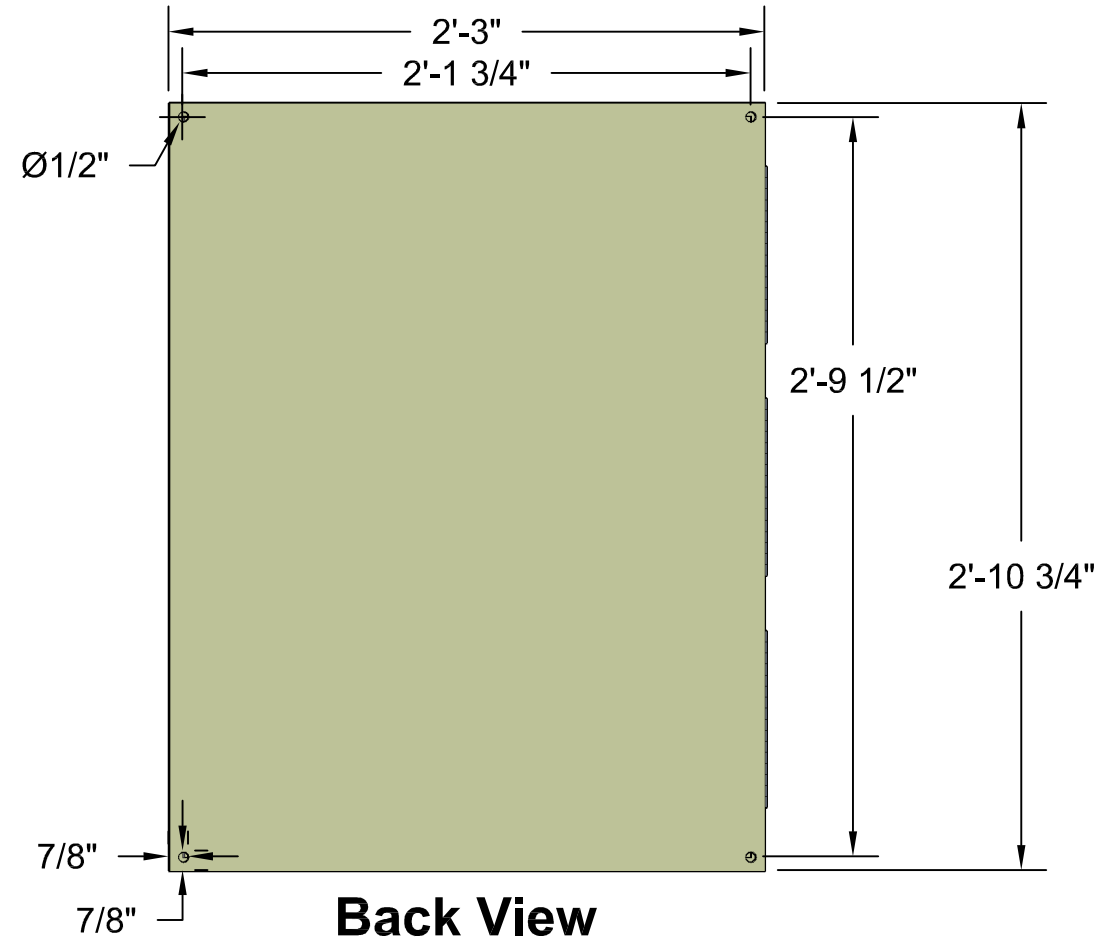

## MCS-MAGNUM Large Box

**Front View**

**Back View**

**Left Side View**

**Open 3-D View**

**Top View**

| MICRO CONTROL SYSTEMS Inc. |                      |
|----------------------------|----------------------|
| Date:                      | 01-19-18 Page 1 of 1 |
| Drawn by:                  | I.Mitchell           |
| Revision :                 | A                    |
| Dwg Name:                  | MCS-MAGNUM-LB-10.1IN |