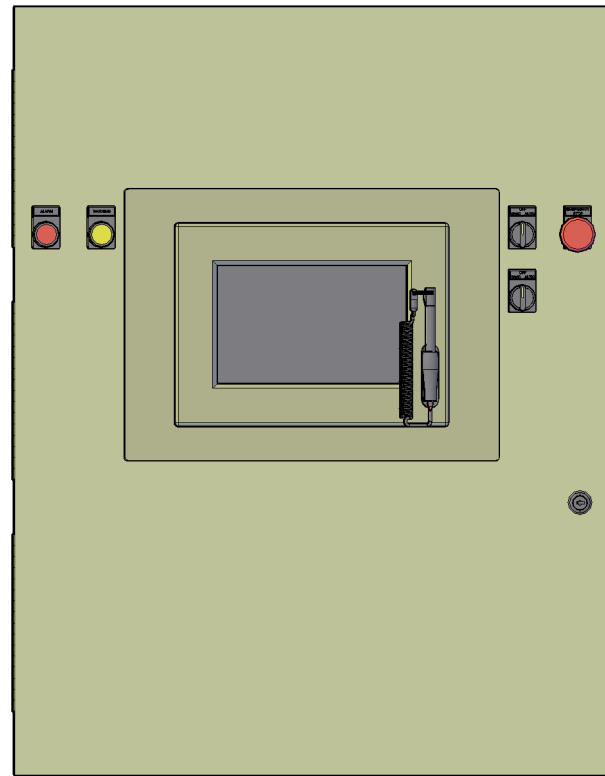

# Micro Control System

## MCS-MAGNUM Large Box

**Front View**

**Back View**

**Left Side View**

**Open 3-D View**

**Top View**

| MICRO CONTROL SYSTEMS Inc. |                      |
|----------------------------|----------------------|
| Date:                      | 01-19-18 Page 1 of 1 |
| Drawn by:                  | I.Mitchell           |
| Revision :                 | A                    |
| Dwg Name:                  | MCS-MAGNUM-LB-10.1IN |