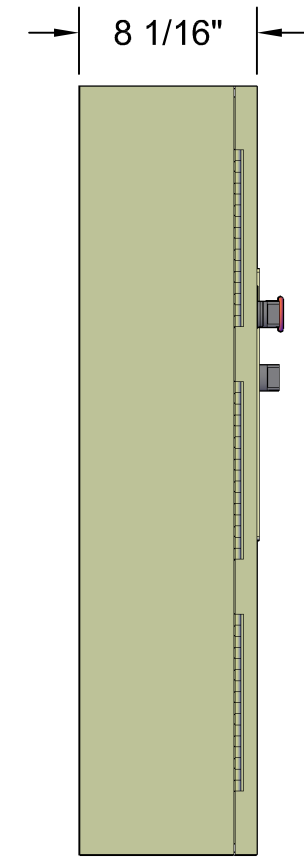

## MCS-MAGNUM Large Box

**Front View**

**Back View**

**Left Side View**

**Open 3-D View**

**Top View**

MICRO CONTROL SYSTEMS Inc.	
Date:	07-25-17 Page 1 of 1
Drawn by:	I.Mitchell
Revision :	A
Dwg Name:	MCS-MAGNUM-LB-KEYPAD