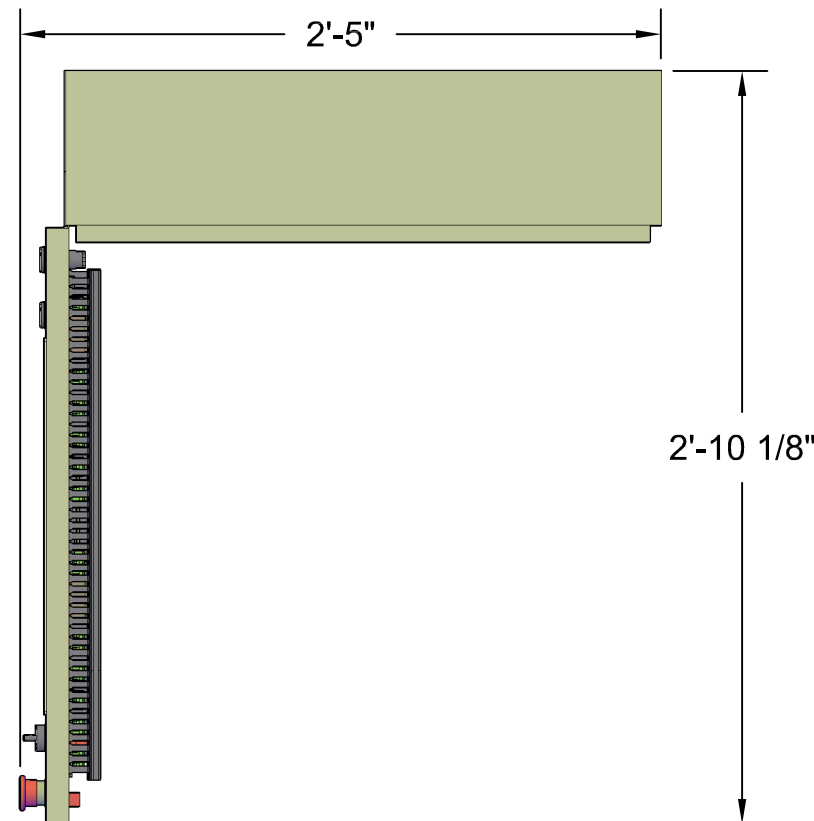

## MCS-MAGNUM Large Box

**Front View**

**Back View**

**Left Side View**

**Open 3-D View**

**Top View**

MICRO CONTROL SYSTEMS Inc.	
Date:	07-25-17 Page 1 of 1
Drawn by:	I.Mitchell
Revision :	A
Dwg Name:	MCS-MAGNUM-LB-KEYPAD