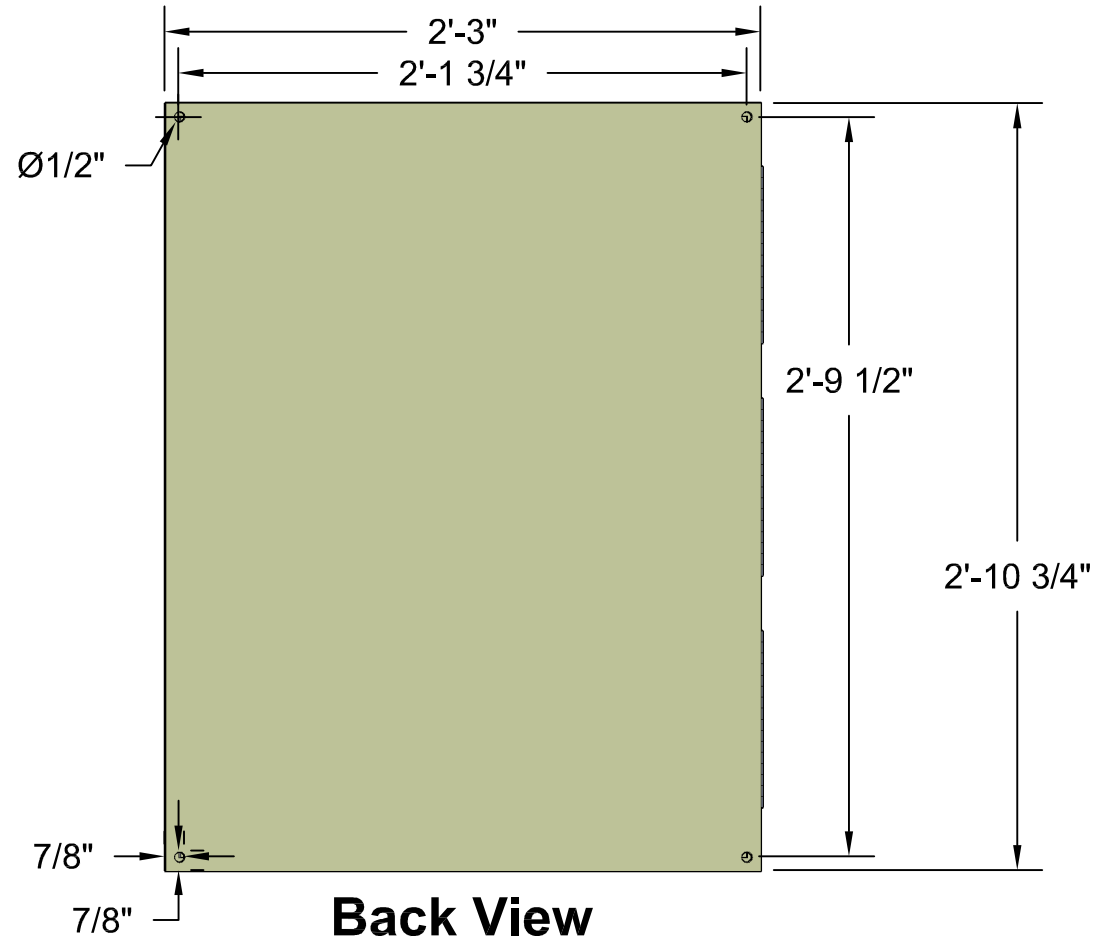

## MCS-MAGNUM Large Box

**Front View**

**Back View**

**Left Side View**

**Open 3-D View**

**Top View**

MICRO CONTROL SYSTEMS Inc.	
Date:	07-25-17 Page 1 of 1
Drawn by:	I.Mitchell
Revision :	A
Dwg Name:	MCS-MAGNUM-LB-KEYPAD