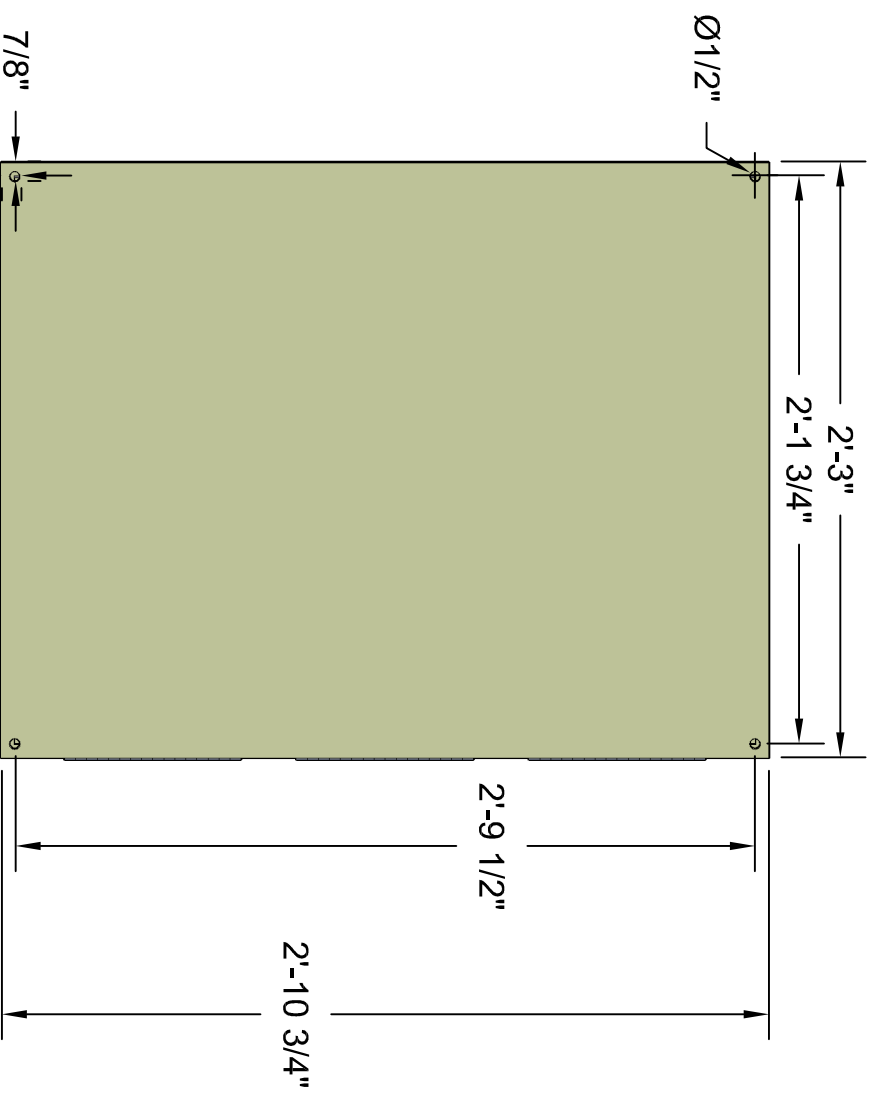

## MCS-MAGNUM Large Box

**Front View**

**Back View**

**Left Side View**

**Open 3-D View**

**Top View**

**MICRO CONTROL SYSTEMS Inc.**

Date:	03-03-16 Page 1 of 1
Drawn by:	I.Mitchell
Revision :	E
Dwg Name:	MCS-MAGNUM-LB-15.4