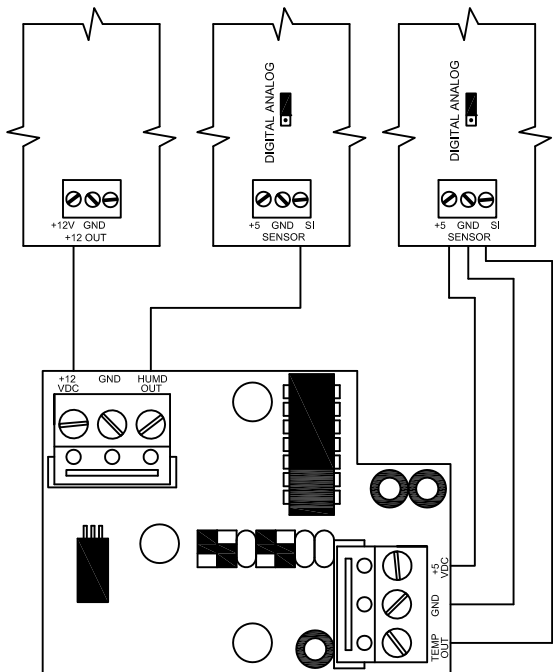

MCS-H100

Humidity/Temperature Sensor

Wiring Diagram

5877 Enterprise Pkwy, Fort Myers, FL 33905 USA
 Phone: (239) 694 0089 - Fax: (239) 694 0031
www.mcscontrols.com - support@mcscontrols.com

MCS-H100 Wiring Diagram (2012-03-19).dwg