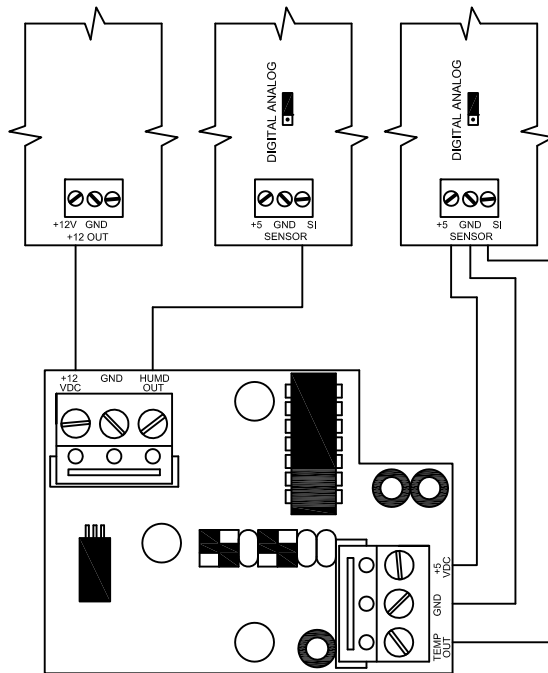

MCS-H100

Humidity/Temperature Sensor

Wiring Diagram

5877 Enterprise Pkwy, Fort Myers, FL 33905 USA
Phone: (239) 694 0089 - Fax: (239) 694 0031
www.mcscontrols.com - support@mcscontrols.com

MCS-H100 Wiring Diagram (2012-03-19).dwg