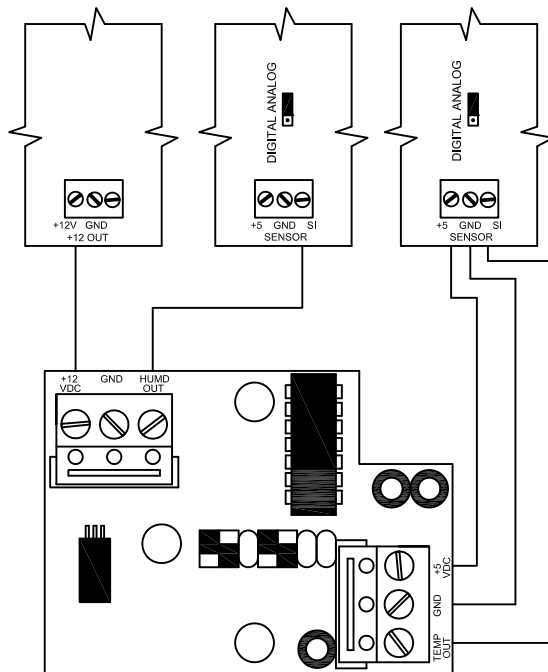

MCS-H100

Humidity/Temperature Sensor

Wiring Diagram

5877 Enterprise Pkwy, Fort Myers, FL 33905 USA
Phone: (239) 694 0089 - Fax: (239) 694 0031
www.mcscontrols.com - support@mcscontrols.com

MCS-H100 Wiring Diagram (2012-03-19).dwg