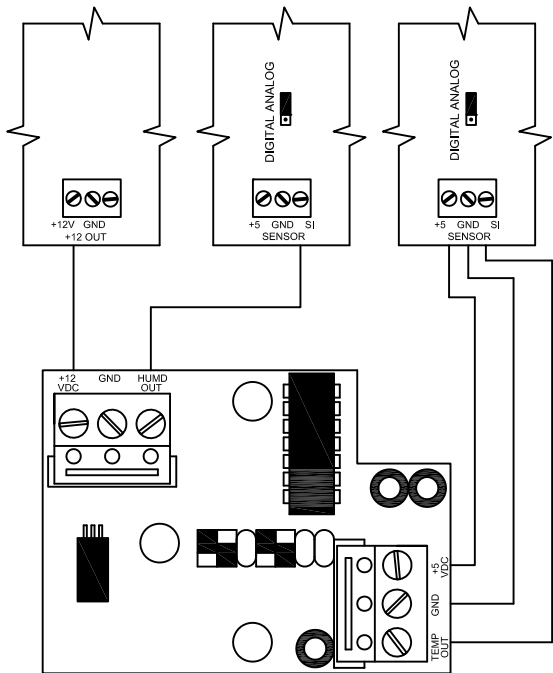

MCS-H100

Humidity/Temperature Sensor

Wiring Diagram

5877 Enterprise Pkwy, Fort Myers, FL 33905 USA
Phone: (239) 694 0089 - Fax: (239) 694 0031
www.mcscontrols.com - support@mcscontrols.com

MCS-H100 Wiring Diagram (2012-03-19).dwg