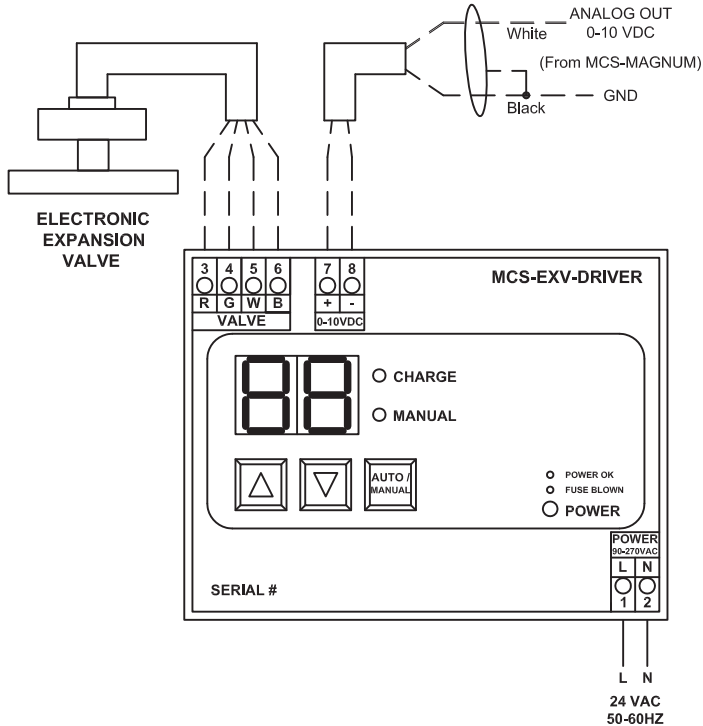

MCS-EXV-DRIVER

Electronic Expansion Valve Interface

Wiring Diagram

Connection Numbering	ALCO EX	SPORPLAN SEI-SER-SEH	DANFOSS ETS	CAREL
Refer to the Manufacturer's Datasheet of the Valve for Verification of Wiring				
3	Black	Red	Red	Green
4	White	Green	Green	Brown
5	Brown	White	White	White
6	Blue	Black	Black	Yellow