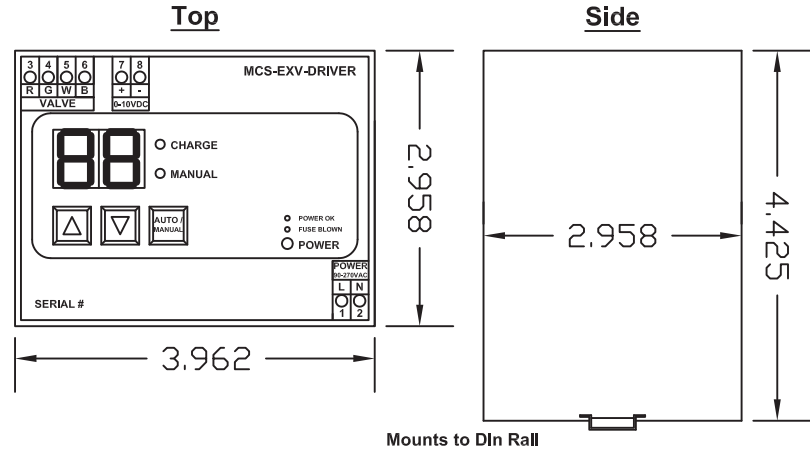

MCS-EXV-DRIVER

Electronic Expansion Valve Interface

Wiring Diagram

Connection Numbering	ALCO EX	SPORPLAN SEI-SER-SEH	DANFOSS ETS	CAREL
Refer to the Manufacturer's Datasheet of the Valve for Verification of Wiring				
3	Black	Red	Red	Green
4	White	Green	Green	Brown
5	Brown	White	White	White
6	Blue	Black	Black	Yellow