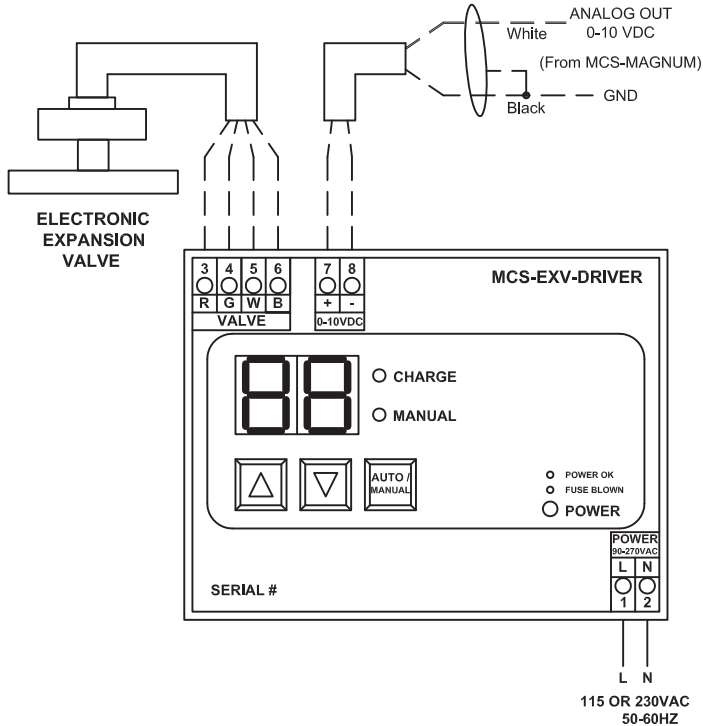

MCS-EXV-DRIVER

Electronic Expansion Valve Interface

Wiring Diagram

Connection Numbering	ALCO EX	SPORPLAN SEI-SER-SEH	DANFOSS ETS	CAREL
Refer to the Manufacturer's Datasheet of the Valve for Verification of Wiring				
3	Black	Red	Red	Green
4	White	Green	Green	Brown
5	Brown	White	White	White
6	Blue	Black	Black	Yellow