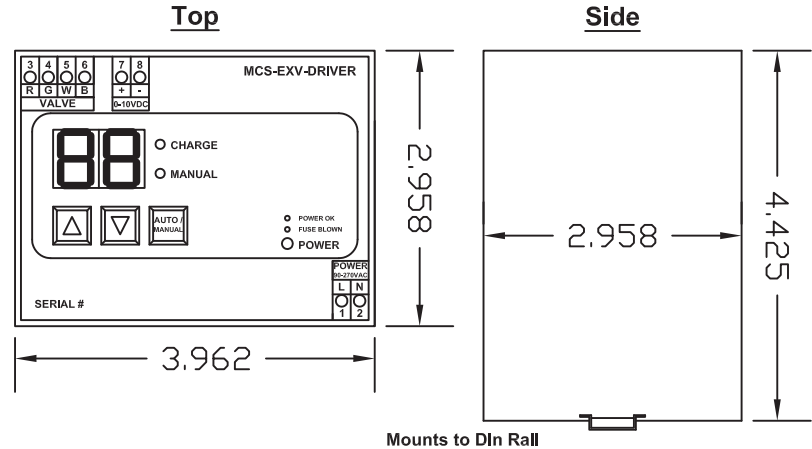

MCS-EXV-DRIVER

Electronic Expansion Valve Interface

Wiring Diagram

Connection Numbering	ALCO EX	SPORPLAN SEI-SER-SEH	DANFOSS ETS	CAREL
Refer to the Manufacturer's Datasheet of the Valve for Verification of Wiring				
3	Black	Red	Red	Green
4	White	Green	Green	Brown
5	Brown	White	White	White
6	Blue	Black	Black	Yellow