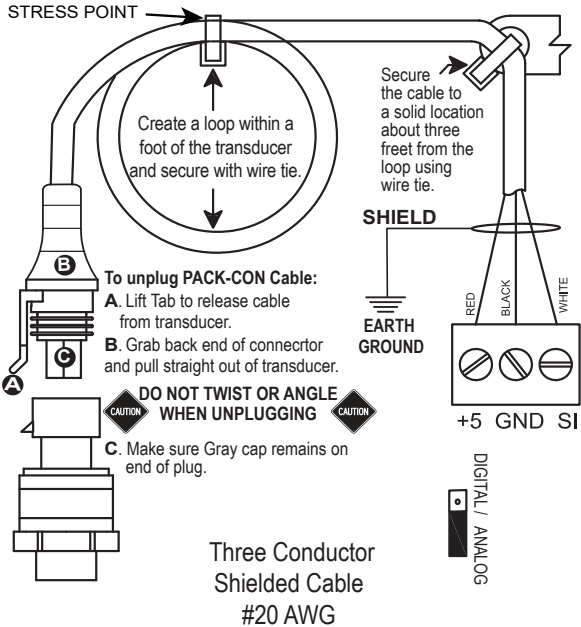

Installation Steps:

5580 Enterprise Pkwy. Fort Myers, FL 33905 USA
 Phone: 239-694-0089 • www.mcscontrols.com
 support@mcscontrols.com