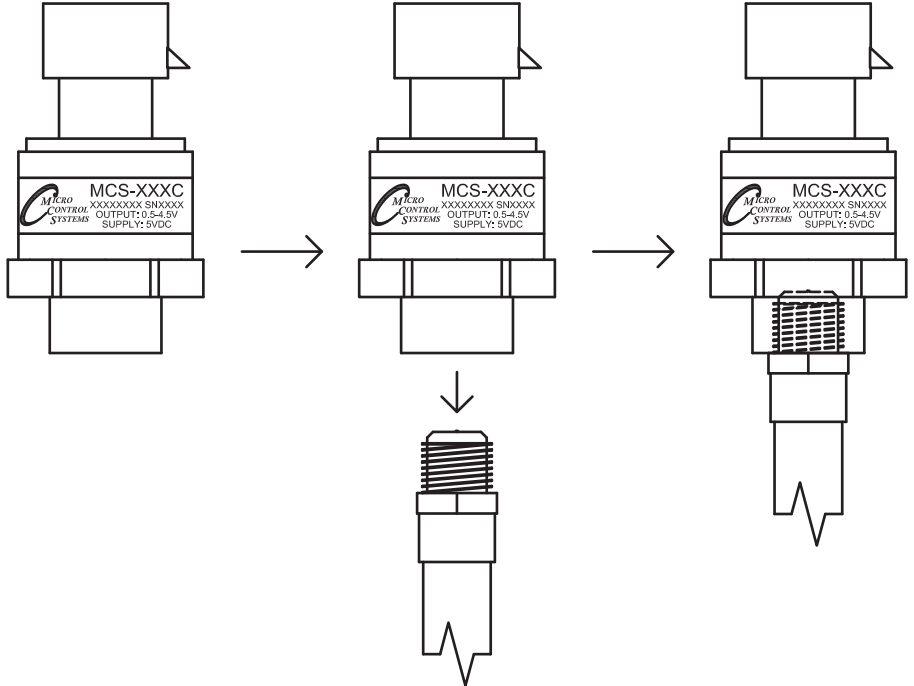

Installation Steps:

5580 Enterprise Pkwy. Fort Myers, FL 33905 USA
 Phone: 239-694-0089 • www.mcscontrols.com
 support@mcscontrols.com