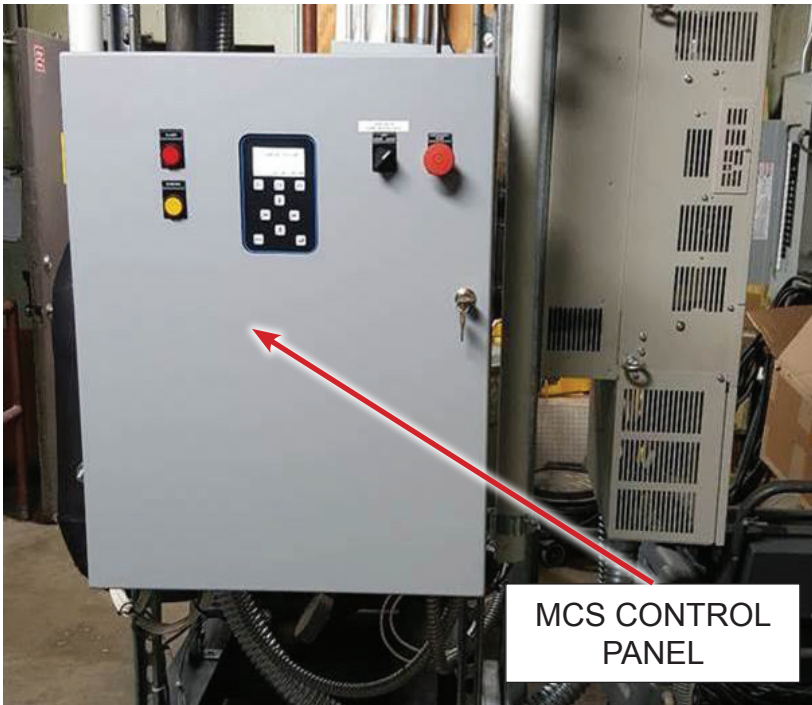

Control Upgrades Made

MCS CONTROL PANEL