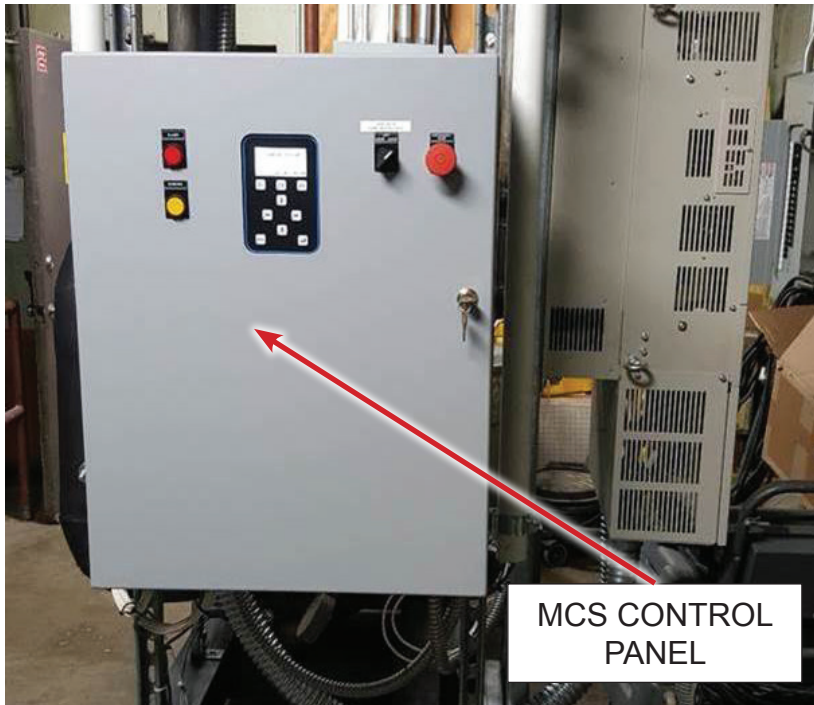

5580 Enterprise Pkwy., Fort Myers, FL 33905
Office: (239) 694-0089 Fax: (239) 694-0031

Total Solution for all your Control Needs

Control Upgrades Made

MCS CONTROL PANEL