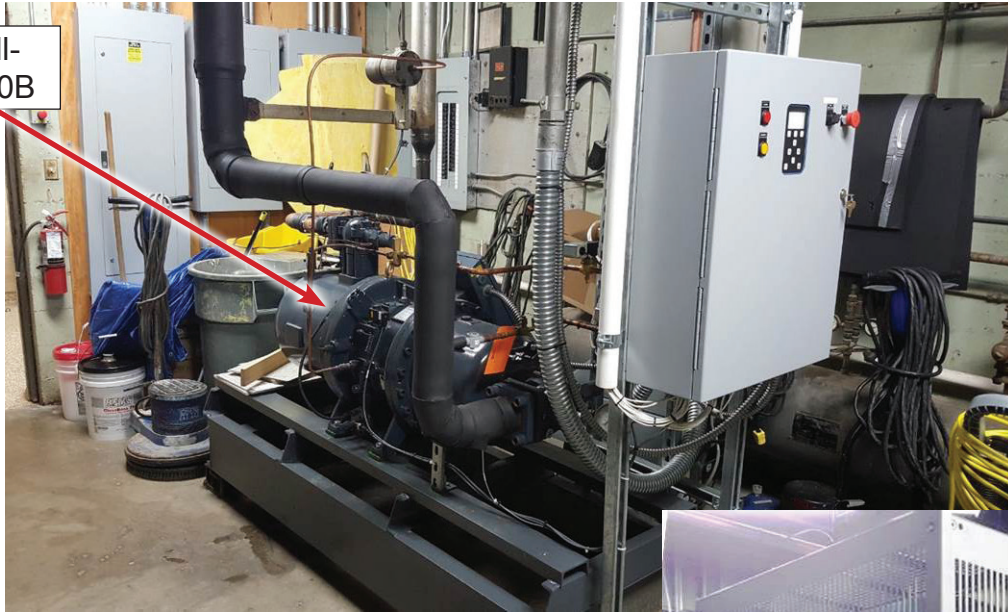

5580 Enterprise Pkwy., Fort Myers, FL 33905
Office: (239) 694-0089 Fax: (239) 694-0031

Total Solution for all your Control Needs

Control Upgrades Made

Hanbell-RC2-230B