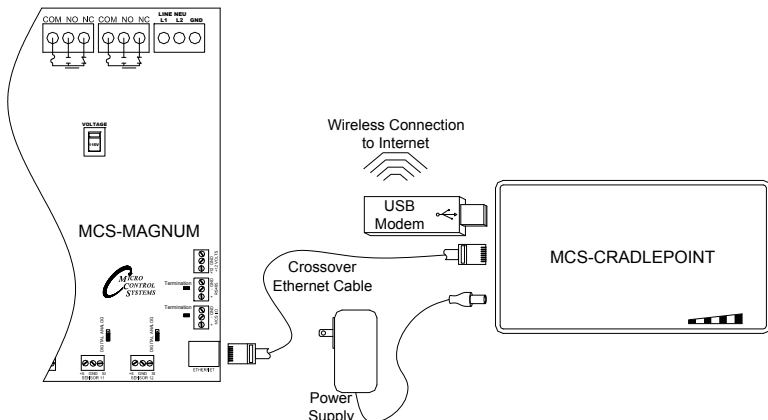

Cradlepoint Wiring

Supported Wireless Broadband Cards*

AT&T

1. **USB** Option iCON 322, iCON 461
   Sierra Wireless AirCard USB 305, 875U, AirCard 881U, Compass 885U

ExpressCard

1. Option GT Max 3.6 Express, GlobeTrotter Express HSUPA
   Sierra Wireless 504 (Aircard 890)

Sprint

1. **USB** Franklin U300, U301, U600, CDU-550, CDU-680
   Novatel Ovation MC720, MC727, MC760, MiFi 2200
   Sierra Wireless AirCard 595U, Compass 597U, AirCard USB 598, Aircard 250U
   ZTE TU25 (Formerly XOHM)

ExpressCard

1. Novatel Merlin CC760 (Sprint C777)
   Sierra Wireless AirCard 402, AirCard 597E

T-Mobile

1. **USB** Huawei E1691, E181, E1831

ExpressCard

1. Option GlobeTrotter Express 442 (GE442)

Verizon

1. **USB** Huawei EC168
   Novatel Ovation MC720, MC727, MC760, MiFi 2200
   Pantech UM150, UM175, UMW190VZ, UMW190NCD
   Sierra Wireless AirCard 595U

ExpressCard

1. Kyocera KPC680
   Novatel Merlin CC760, X720

*This is not a comprehensive list of all supported Wireless cards