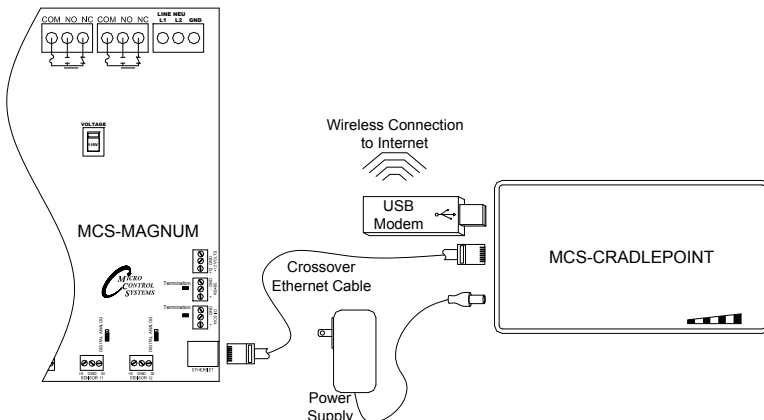

Cradlepoint Wiring

Supported Wireless Broadband Cards*

AT&T

USB Option iCON 322, iCON 461
Sierra Wireless AirCard USB 305, 875U, AirCard 881U, Compass 885U

ExpressCard

Option GT Max 3.6 Express, GlobeTrotter Express HSUPA
Sierra Wireless 504 (Aircard 890)

Sprint

USB Franklin U300, U301, U600, CDU-550, CDU-680
Novatel Ovation MC720, MC727, MC760, MiFi 2200
Sierra Wireless AirCard 595U, Compass 597U, AirCard USB 598, Aircard 250U
ZTE TU25 (Formerly XOHM)

ExpressCard

Novatel Merlin CC760 (Sprint C777)
Sierra Wireless AirCard 402, AirCard 597E

T-Mobile

USB Huawei E1691, E181, E1831

ExpressCard

Option GlobeTrotter Express 442 (GE442)

Verizon

USB Huawei EC168
Novatel Ovation MC720, MC727, MC760, MiFi 2200
Pantech UM150, UM175, UMW190VZ, UMW190NCD
Sierra Wireless AirCard 595U

ExpressCard

Kyocera KPC680
Novatel Merlin CC760, X720

*This is not a comprehensive list of all supported Wireless cards