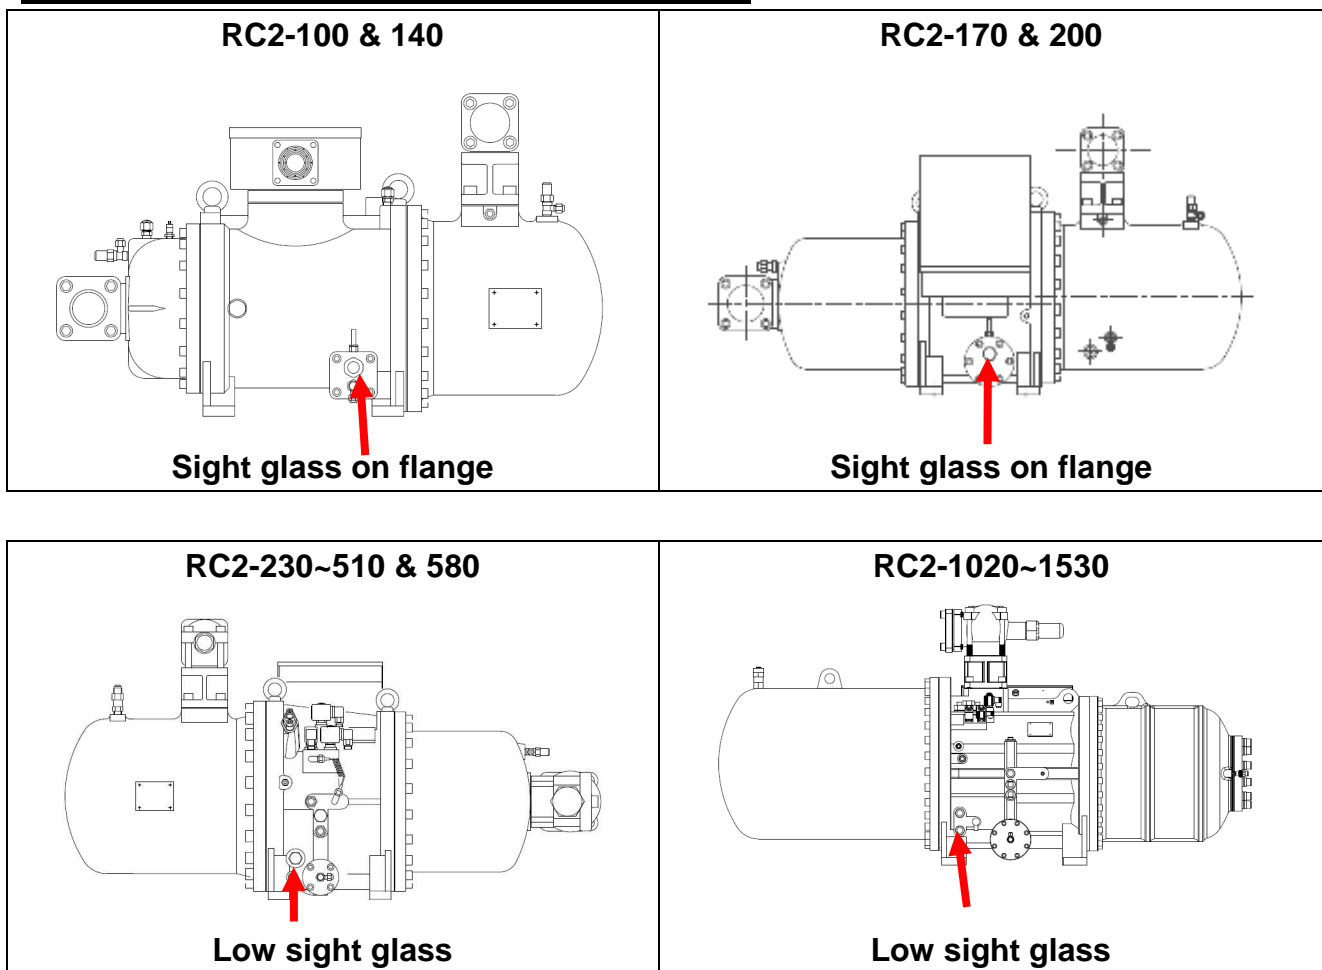

2011/12/25

TB20111204

Subject: Cancellation of low sight glass

Description:

There are 2 sight glasses on some models of RC2 series compressors, including RC2-100~RC2-510, RC2-580 and RC2-1020~1530. Through investigations we found in practice the function of low sight glass (for RC2-100~200, the sight glass on flange) is limited so we decide to cancel it from January 1, 2012 (Compressor S/N: 2EXXXXX).

The sight glass we will cancel from each model: