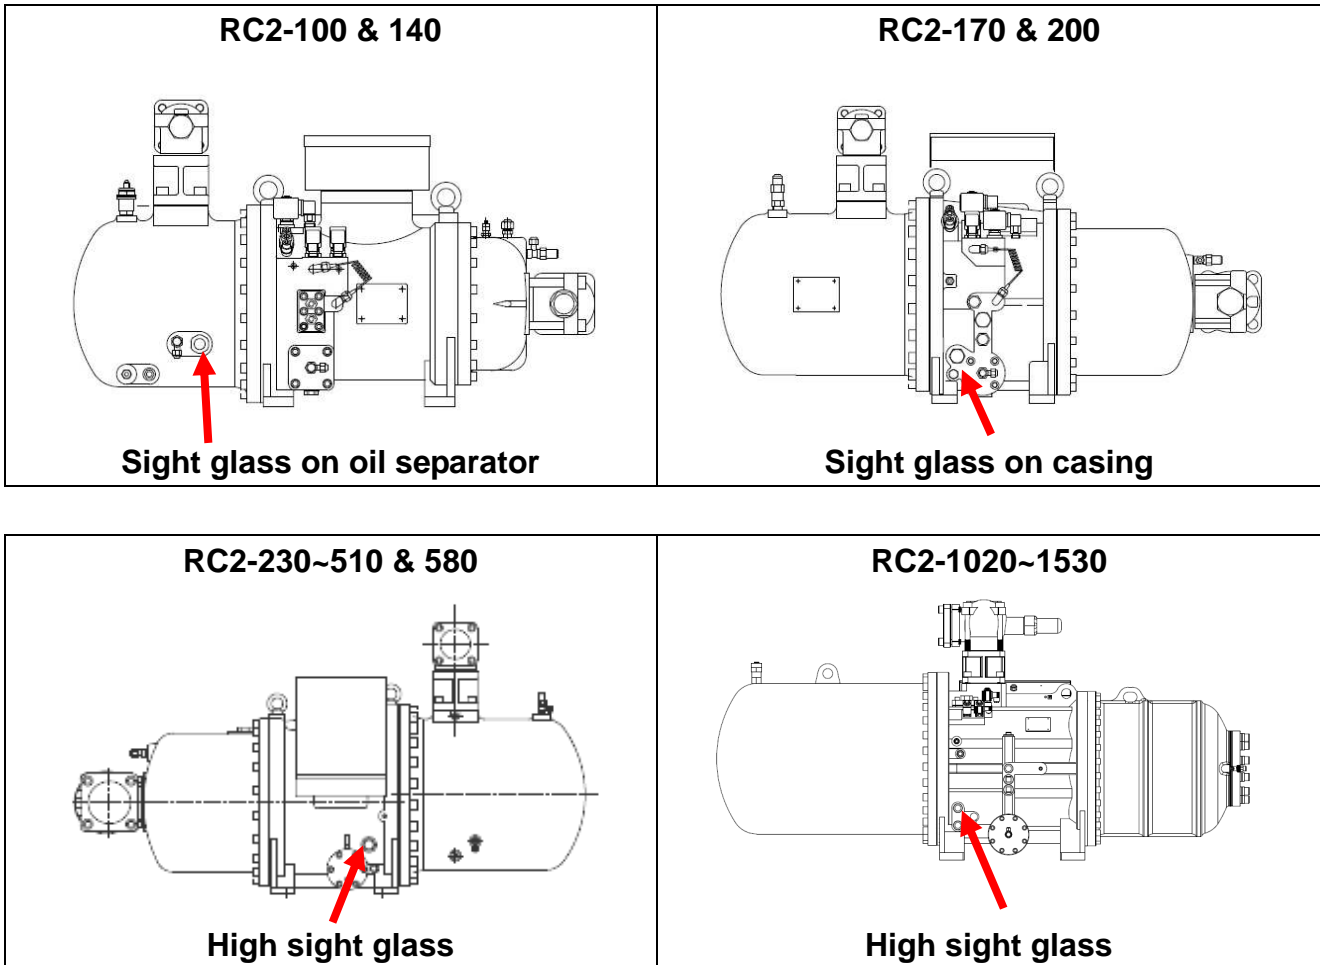

2011/12/25

The sight glass we will keep on each model:

Current models with high/second sight glass:

RC2-100, RC2-140, RC2-170, RC2-180, RC2-200, RC2-230, RC2-260, RC2-300, RC2-310, RC2-320, RC2-340, RC2-370, RC2-410, RC2-470, RC2-510, RC2-580, RC2-1020, RC2-1130, RC2-1270 & RC2-1530

Hanbell hereby inform all the customers the cancellation of low/second sight glass on above models in the future without further notice.

We thank you for your kind attention to this issue and appreciate your continuous support on Hanbell products. We will keep providing quality products and the best service to you.